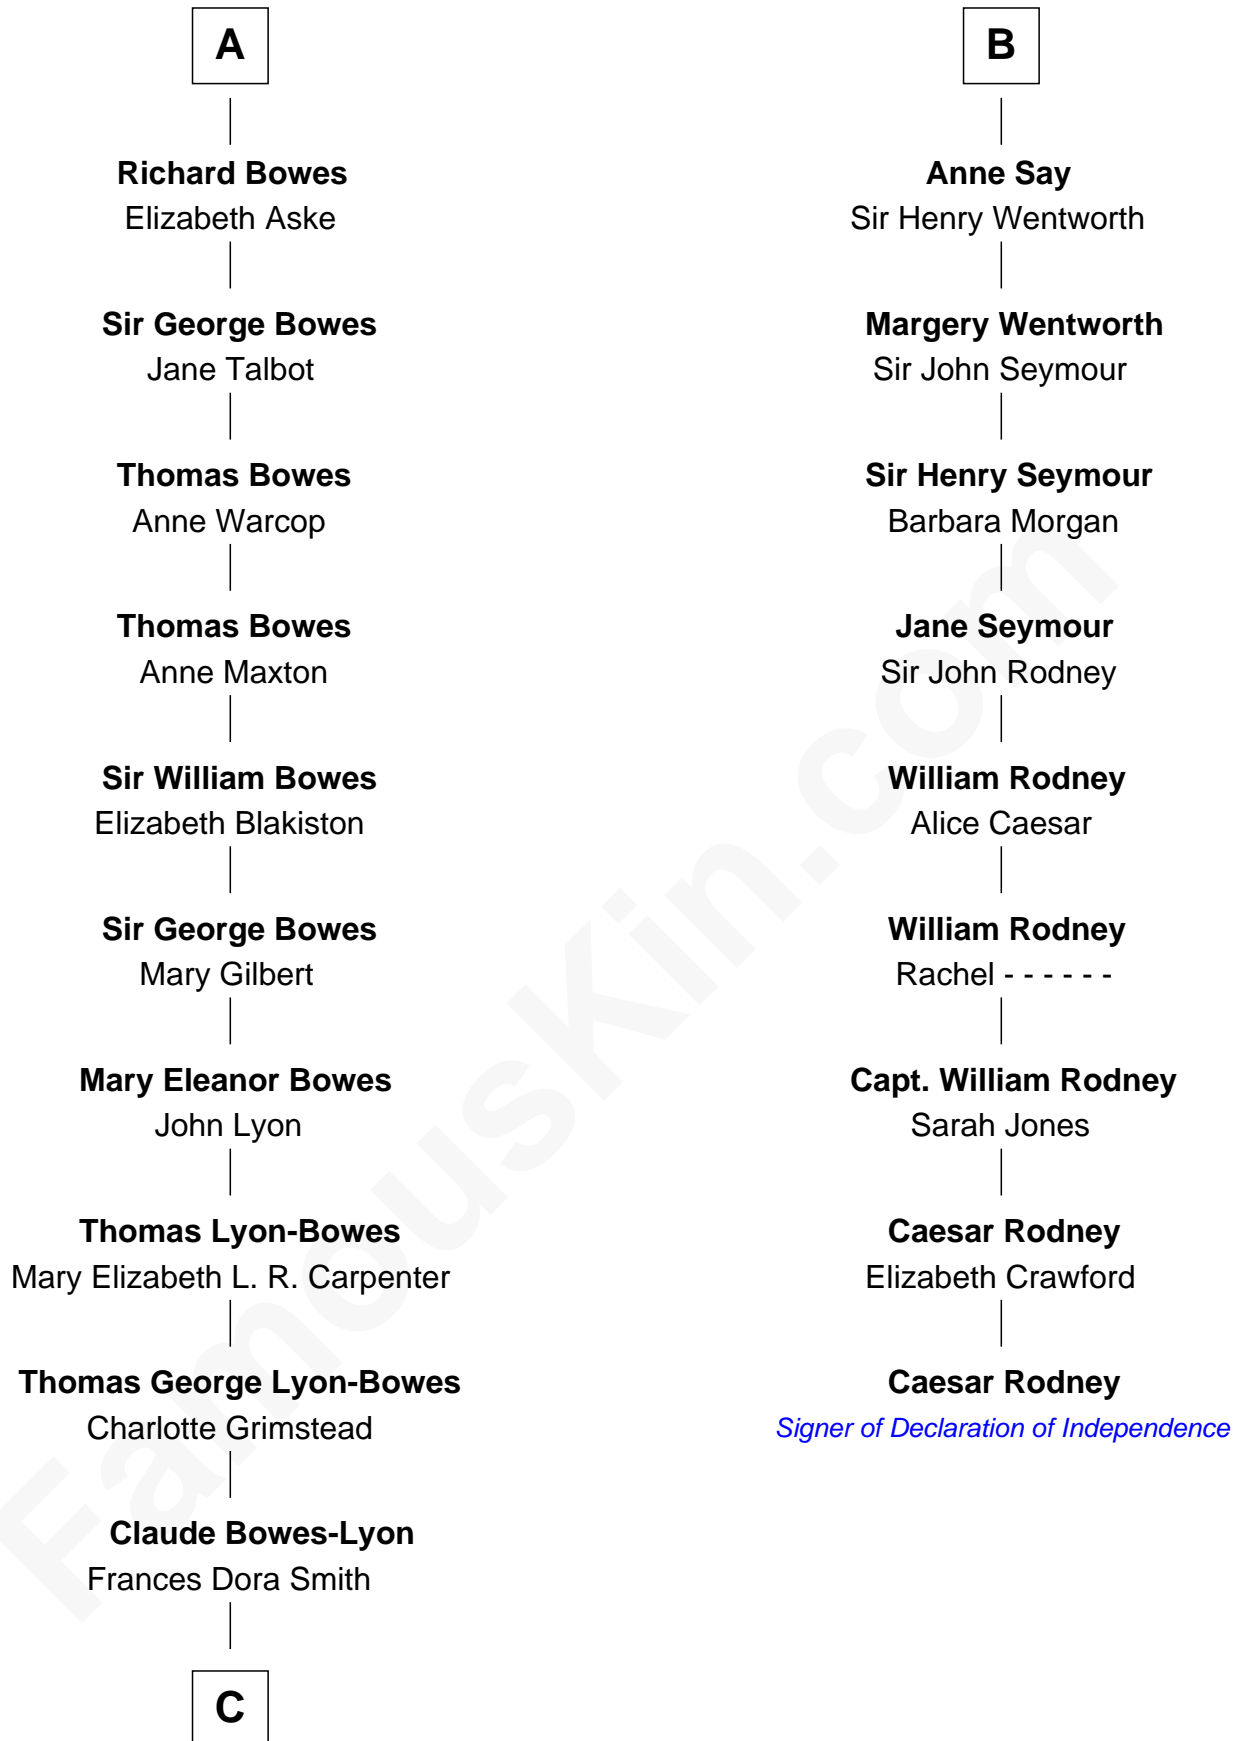

FamousKin.com Relationship Chart of

Prince William

Prince of Wales

15th cousin 6 times removed of

Caesar Rodney

Signer of the Declaration of Independence

C

Claude George Bowes-Lyon
Cecilia Nina Cavendish-Bentinck

Elizabeth Bowes-Lyon
George VI, King of the United Kingdom

Elizabeth II, Queen of the United Kingdom
Prince Philip of Edinburgh

Charles III, King of the United Kingdom
Princess Diana Frances Spencer

Prince William
Prince of Wales