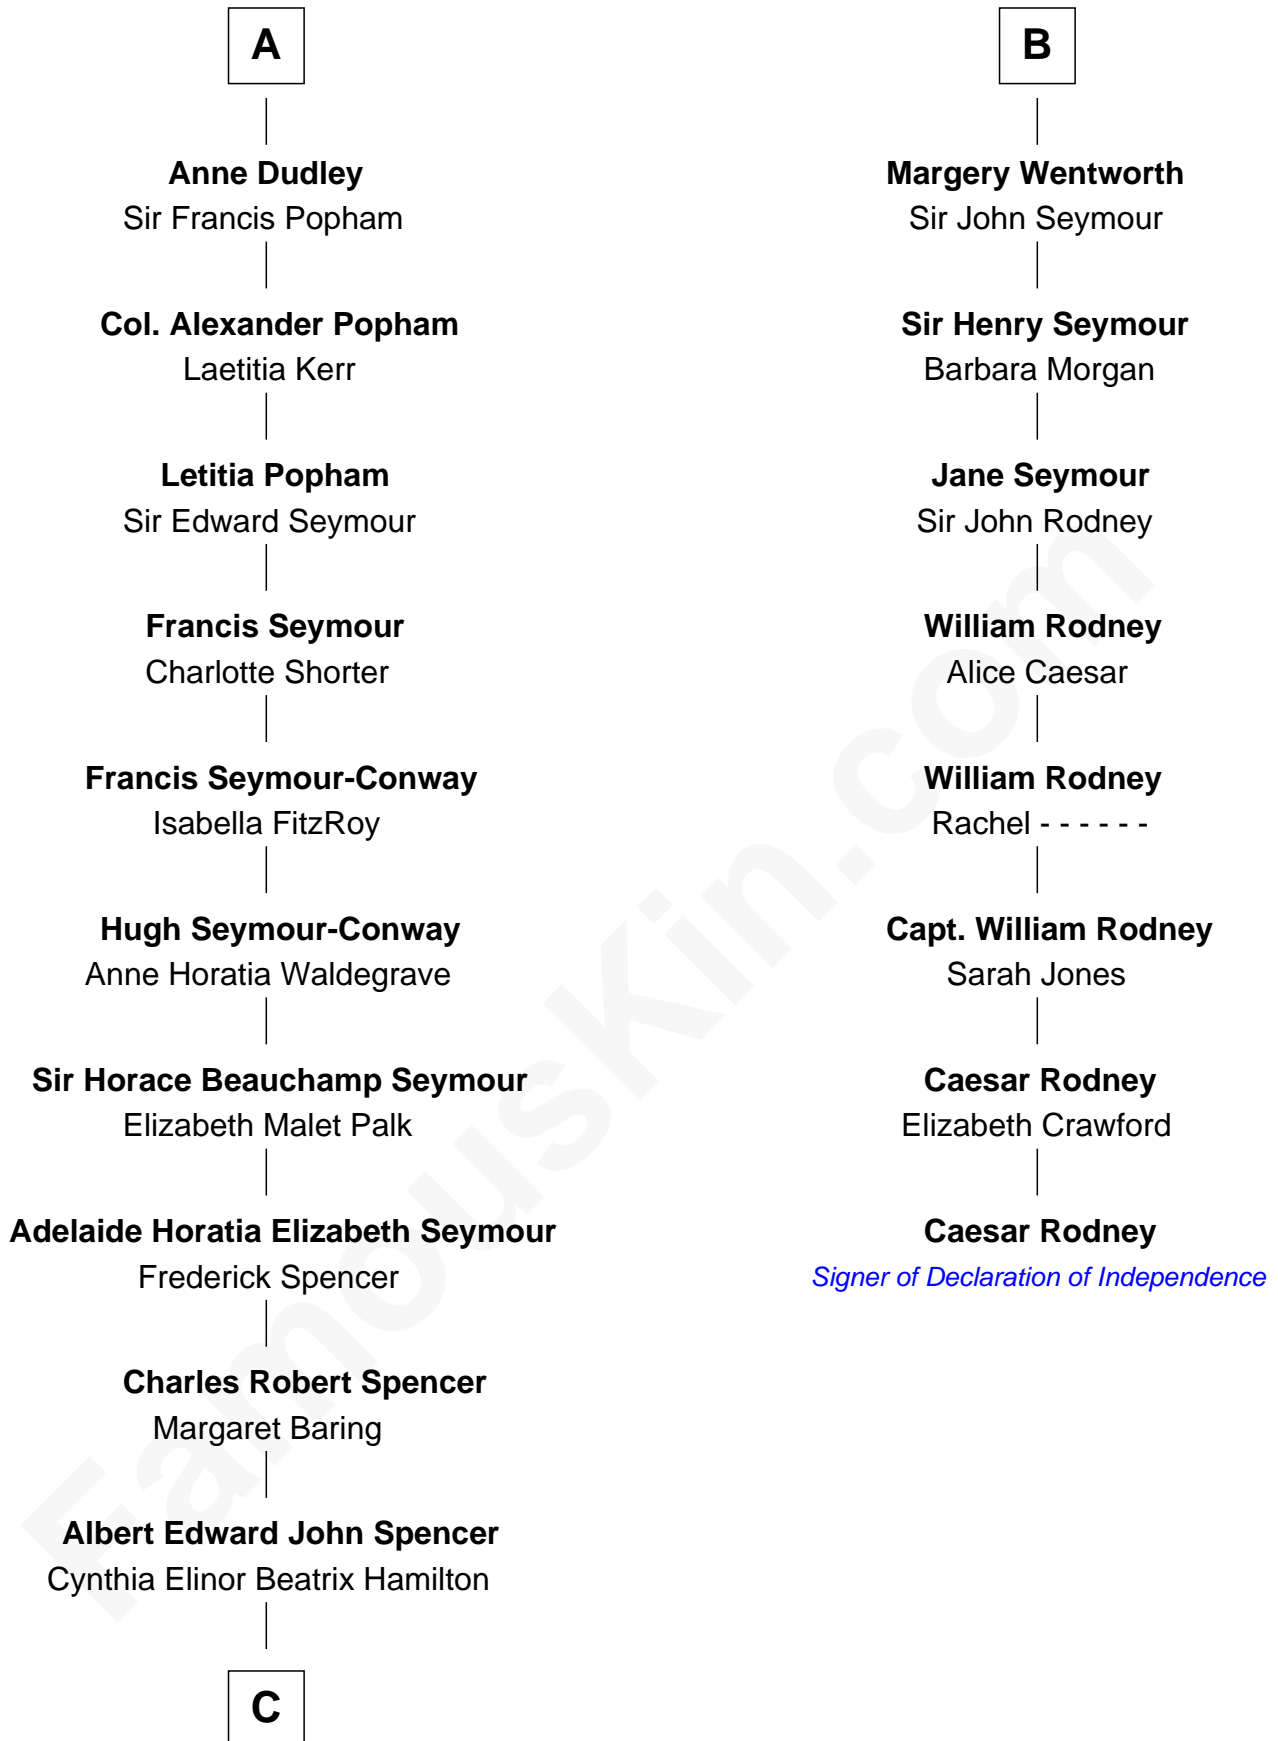

FamousKin.com Relationship Chart of

Prince William

Prince of Wales

14th cousin 5 times removed of

Caesar Rodney

Signer of the Declaration of Independence

Eudo la Zouche
Milicent de Cantilupe

Eve la Zouche
Sir Maurice de Berkeley

Thomas de Berkeley
Katherine de Clyvedon

Sir John Berkeley
Elizabeth Betteshorne

Elizabeth Berkeley
Sir John Sutton

Sir Edmund Sutton
Matilda Clifford

Thomas Dudley
Grace Threlkeld

John Dudley
Elizabeth Gardiner

A

Sir William la Zouche
Maud Lovel

Milicent la Zouche
Sir William Deincourt

Margaret Deincourt
Sir Robert de Tibetot

Elizabeth de Tibetot
Sir Philip le Despencer

Margery Despencer
Sir Roger Wentworth

Sir Philip Wentworth
Mary Clifford

Sir Henry Wentworth
Anne Say

B

C

—
Edward John Spencer
Frances Ruth Burke Roche

—
Princess Diana Frances Spencer
Charles III, King of the United Kingdom

—
Prince William
Prince of Wales

FamousKin.com