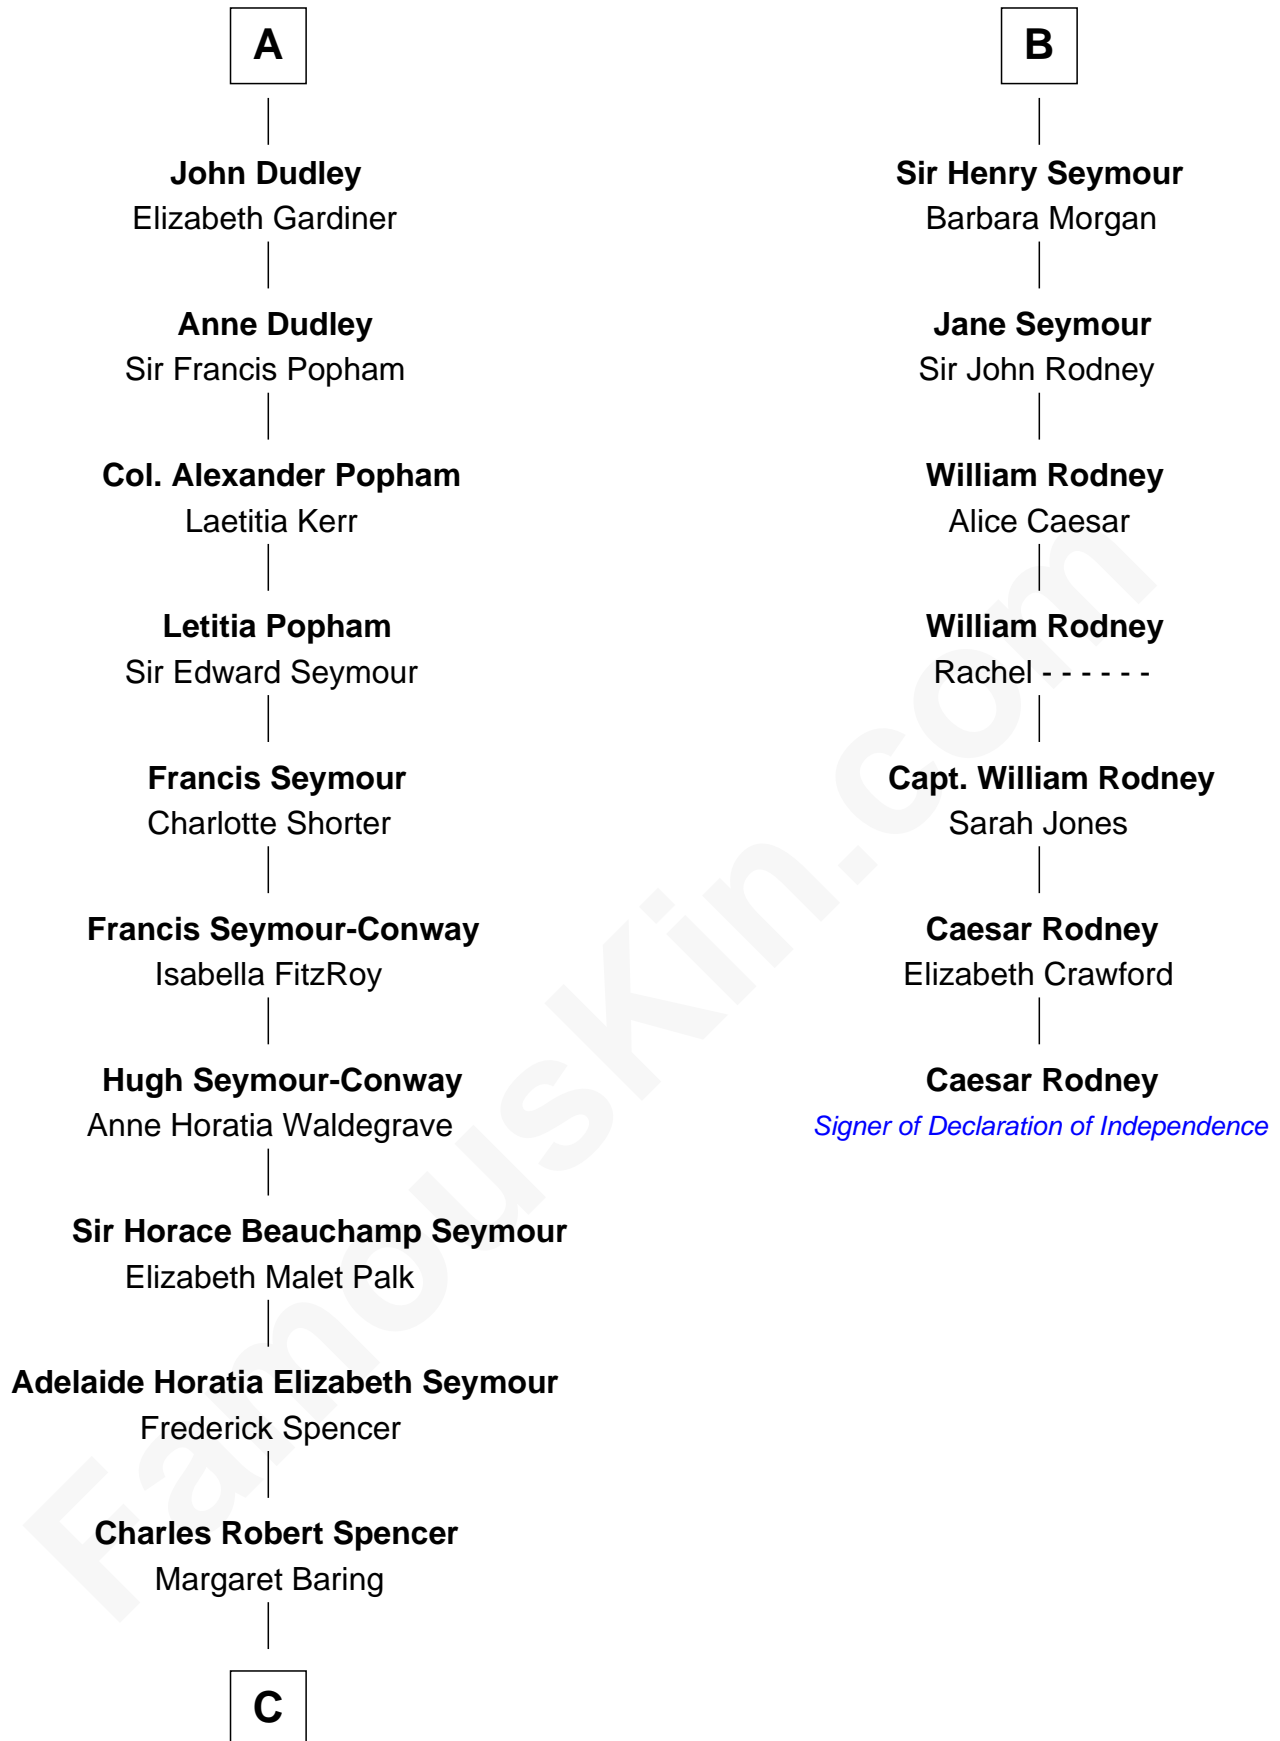

# FamousKin.com Relationship Chart of

**Prince William**

*Prince of Wales*

13th cousin 7 times removed of

**Caesar Rodney**

*Signer of the Declaration of Independence*

**Sir Philip le Despencer**

Margaret de Goushill

Joan de Cobham

**Sir Philip le Despencer**

Elizabeth - - - - -

**Sir Philip le Despencer**

Elizabeth de Tibetot

**Margery Despencer**

Sir Roger Wentworth

**Sir Philip Wentworth**

Mary Clifford

**Sir Henry Wentworth**

Anne Say

**Margery Wentworth**

Sir John Seymour

**B**

**C**

**Albert Edward John Spencer**

Cynthia Elinor Beatrix Hamilton

**Edward John Spencer**

Frances Ruth Burke Roche

**Princess Diana Frances Spencer**

Charles III, King of the United Kingdom

**Prince William**

*Prince of Wales*