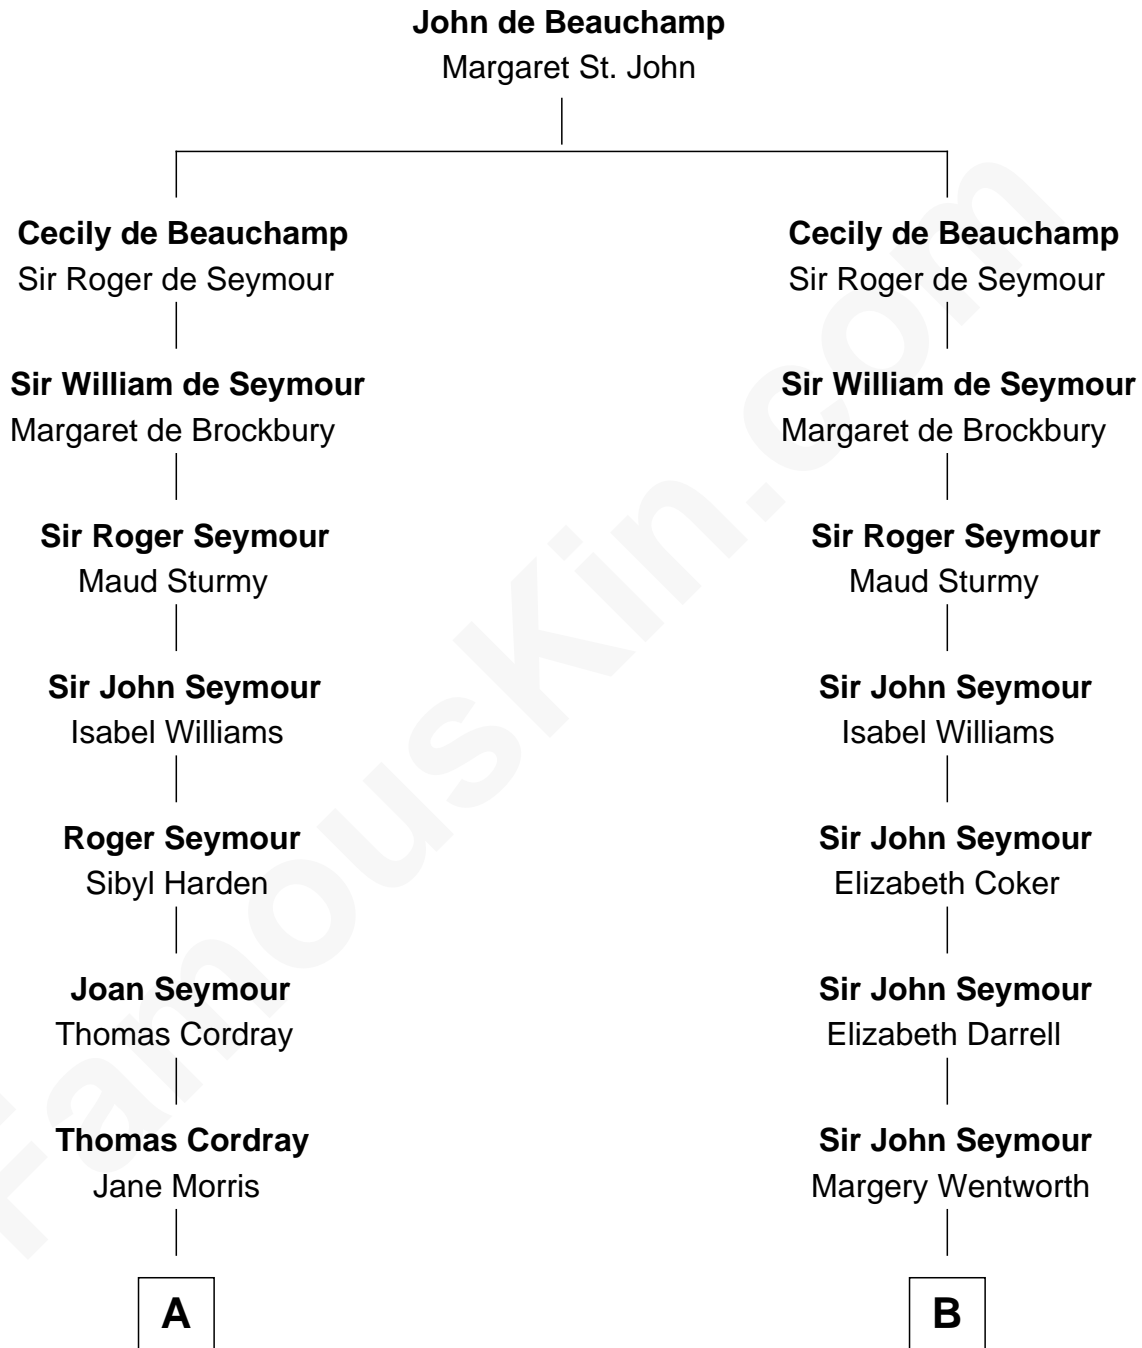

FamousKin.com
Relationship Chart of
Prince William
Prince of Wales

13th cousin 8 times removed of

Caesar Rodney
Signer of the Declaration of Independence

C

Claude George Bowes-Lyon
Cecilia Nina Cavendish-Bentinck

Elizabeth Bowes-Lyon
George VI, King of the United Kingdom

Elizabeth II, Queen of the United Kingdom
Prince Philip of Edinburgh

Charles III, King of the United Kingdom
Princess Diana Frances Spencer

Prince William
Prince of Wales