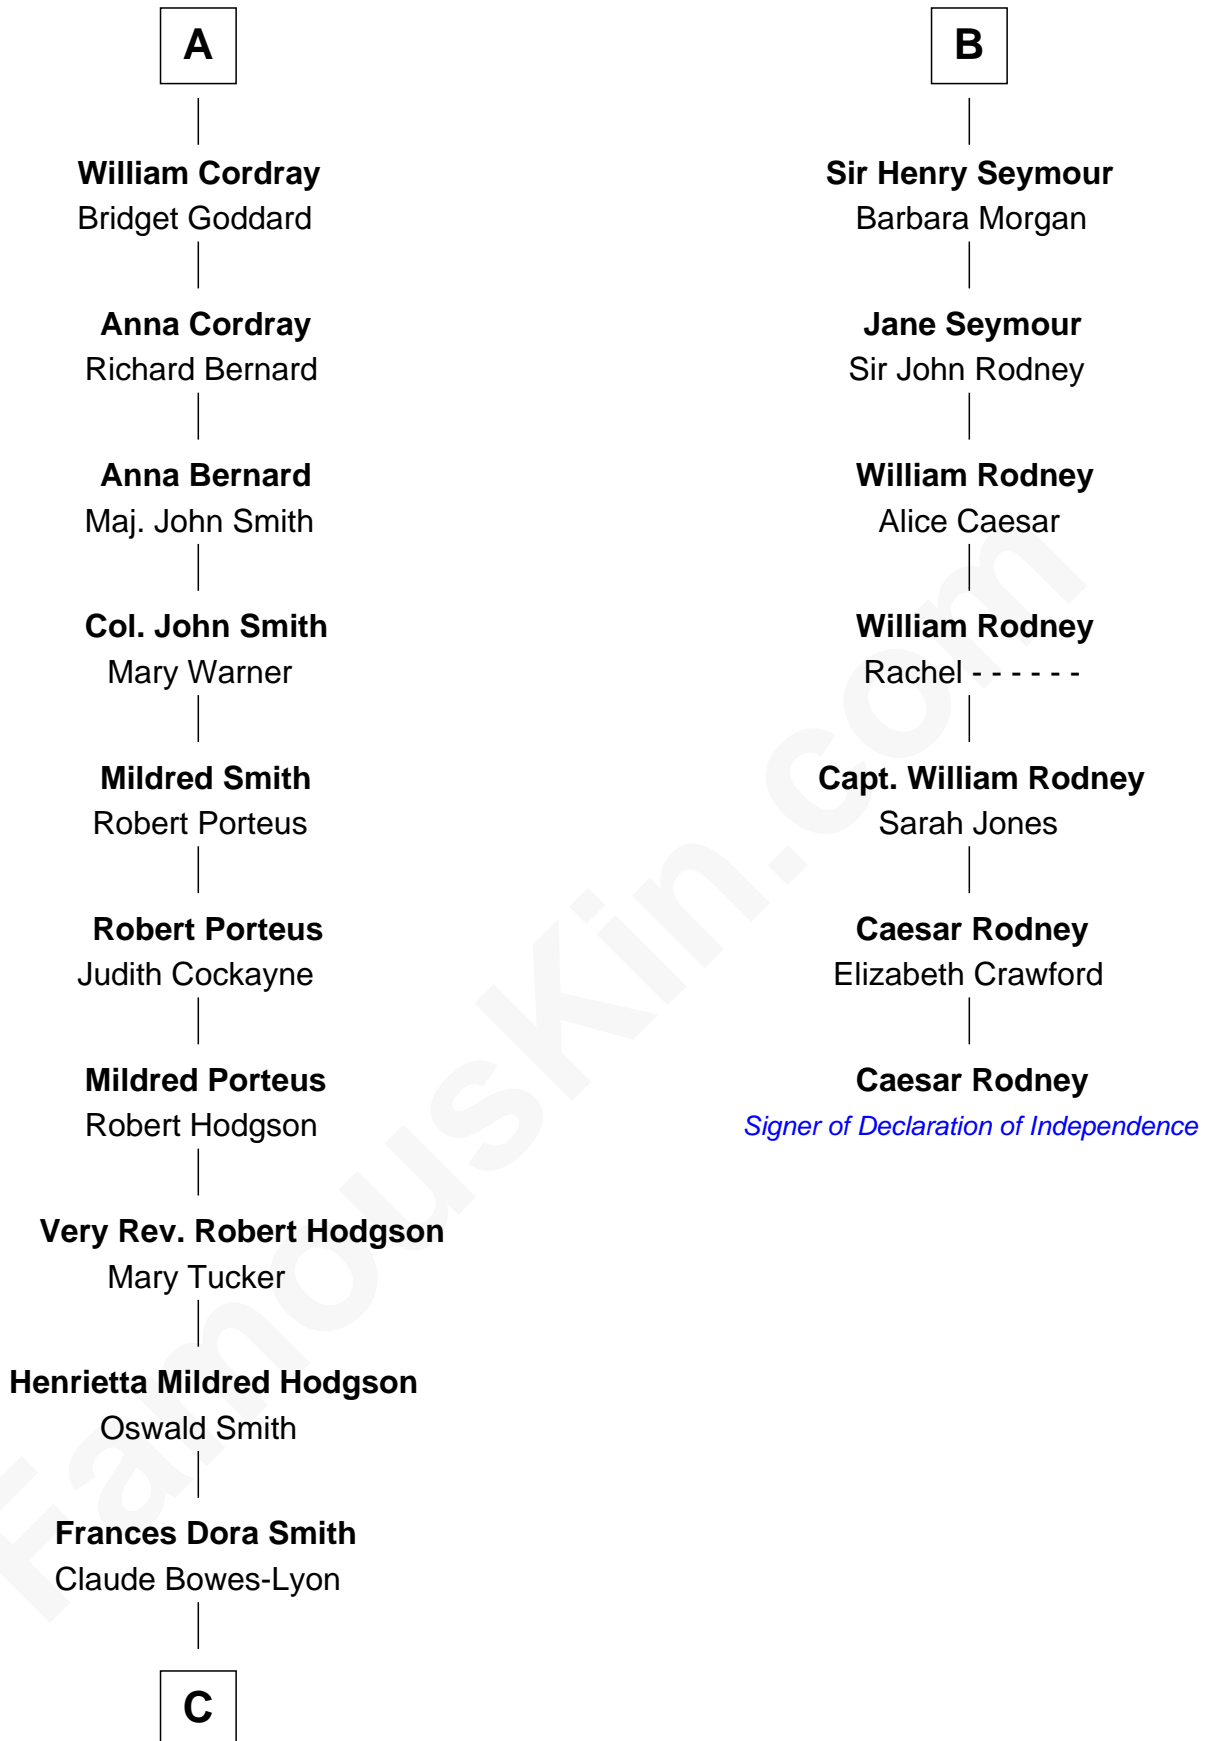

FamousKin.com
Relationship Chart of
Prince William
Prince of Wales

13th cousin 8 times removed of

Caesar Rodney
Signer of the Declaration of Independence

C

Claude George Bowes-Lyon
Cecilia Nina Cavendish-Bentinck

Elizabeth Bowes-Lyon
George VI, King of the United Kingdom

Elizabeth II, Queen of the United Kingdom
Prince Philip of Edinburgh

Charles III, King of the United Kingdom
Princess Diana Frances Spencer

Prince William
Prince of Wales