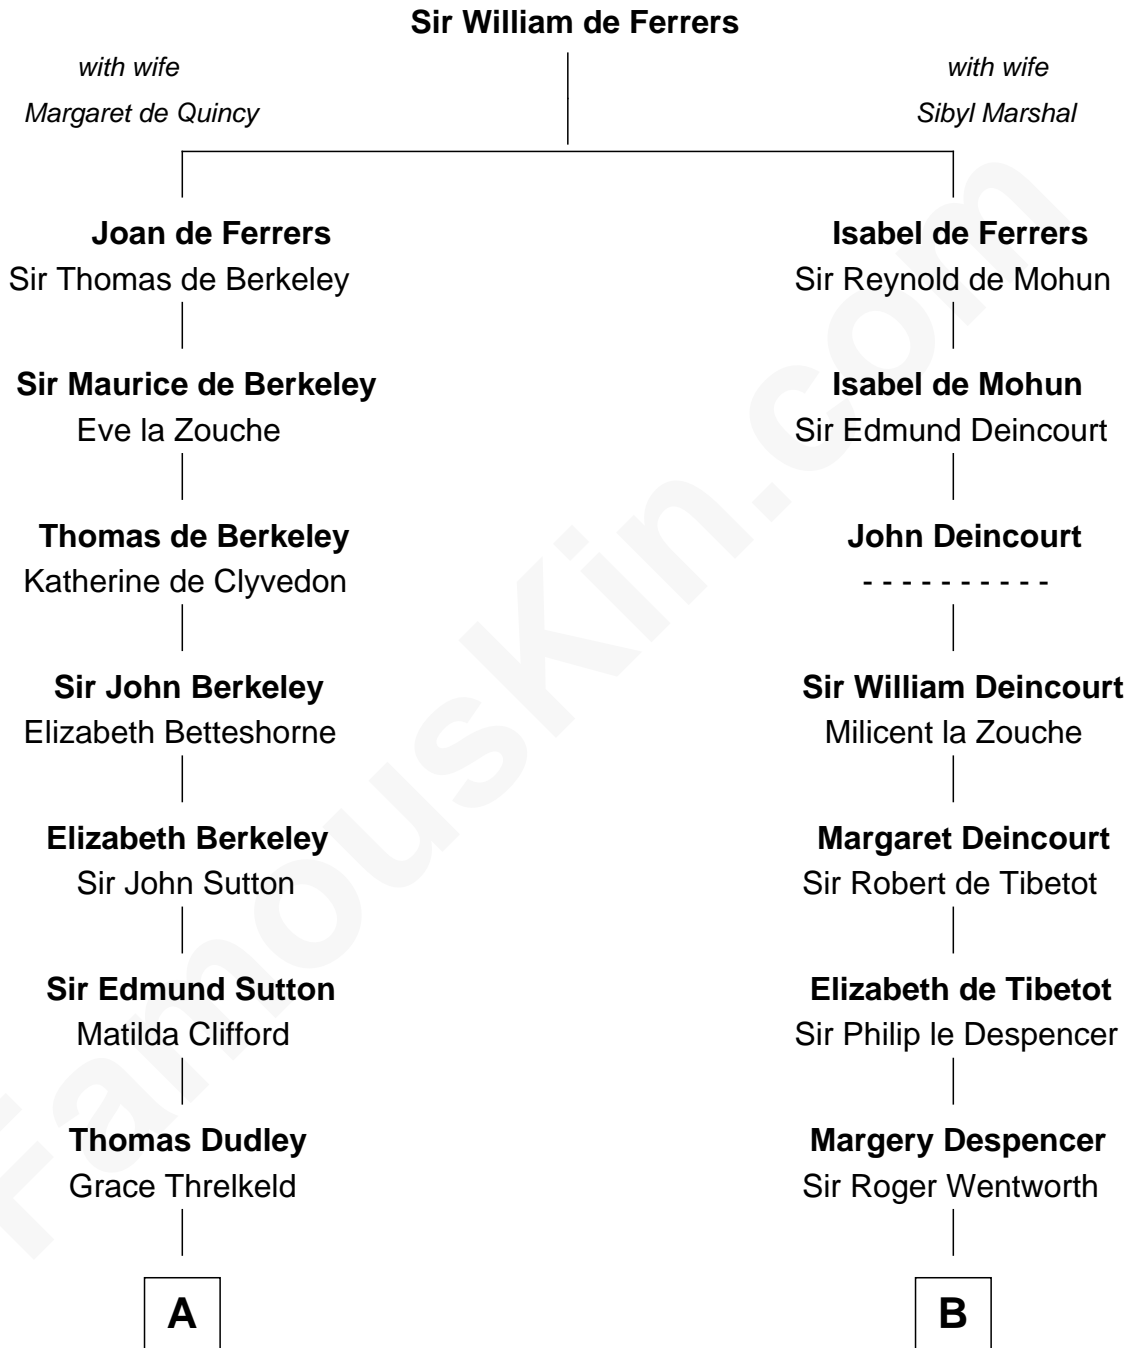

## Relationship Chart of

### Prince William

*Prince of Wales*

16th cousin 4 times removed of

**Caesar Rodney**  
*Signer of the Declaration of Independence*

**C**

**Albert Edward John Spencer**

Cynthia Elinor Beatrix Hamilton

**Edward John Spencer**

Frances Ruth Burke Roche

**Princess Diana Frances Spencer**

Charles III, King of the United Kingdom

**Prince William**

*Prince of Wales*