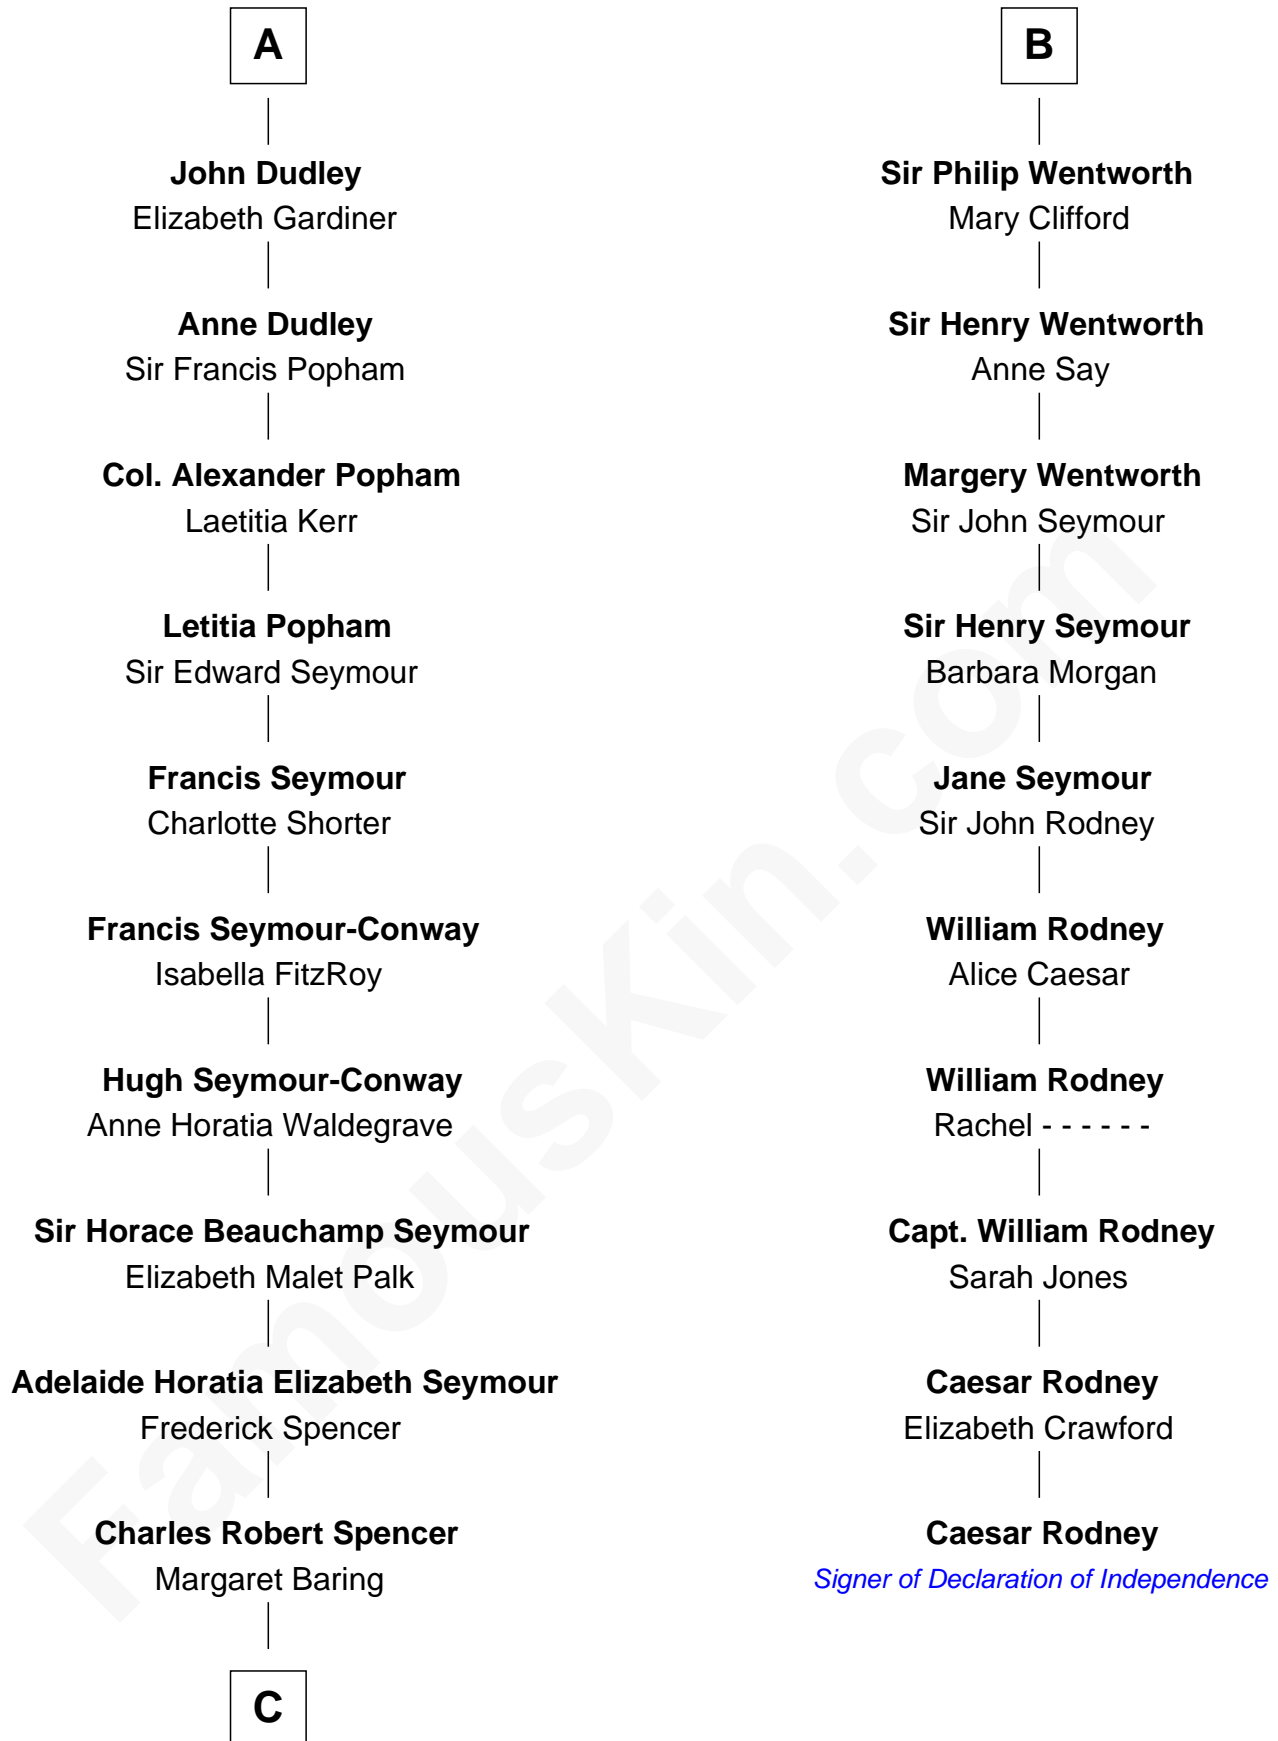

## Relationship Chart of

### Prince William

*Prince of Wales*

16th cousin 4 times removed of

**Caesar Rodney**  
*Signer of the Declaration of Independence*

**C**

**Albert Edward John Spencer**

Cynthia Elinor Beatrix Hamilton

**Edward John Spencer**

Frances Ruth Burke Roche

**Princess Diana Frances Spencer**

Charles III, King of the United Kingdom

**Prince William**

*Prince of Wales*