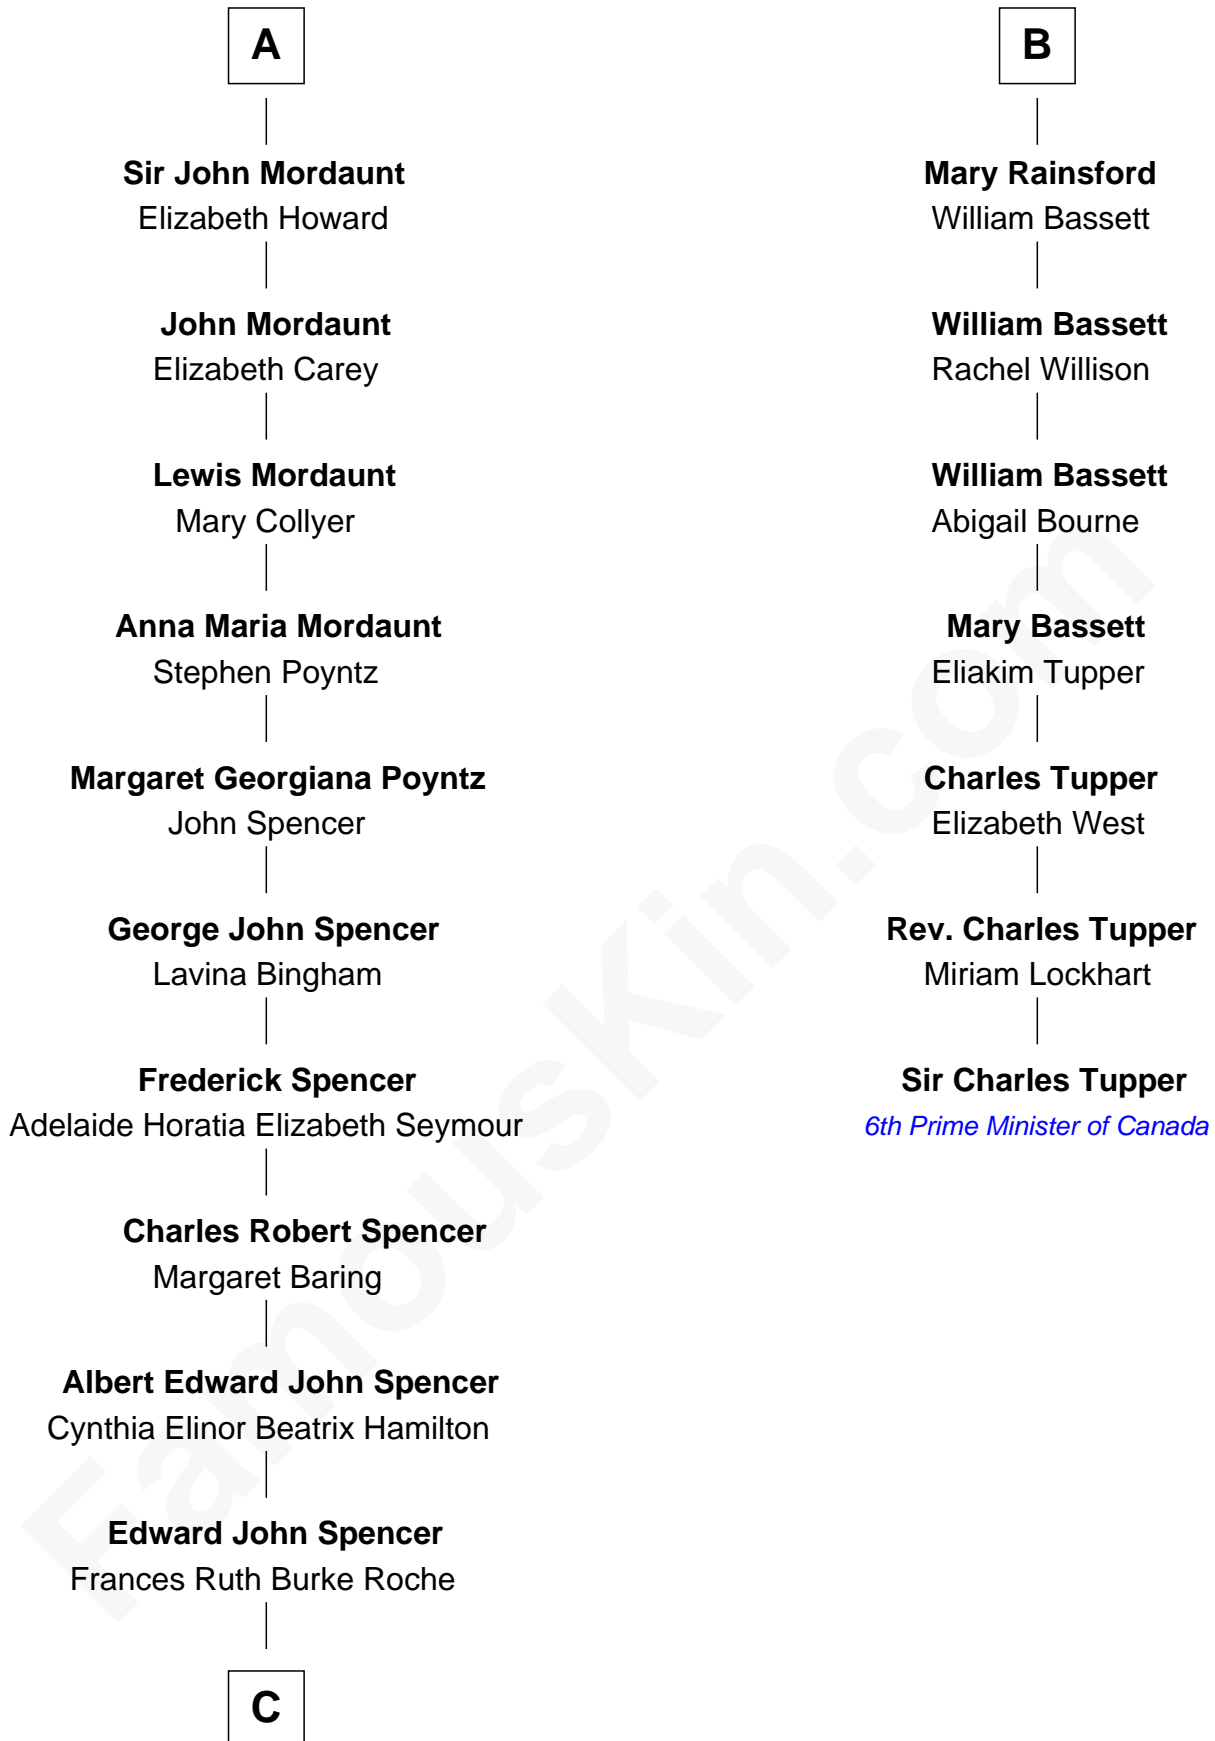

FamousKin.com Relationship Chart of

Prince William

Prince of Wales

13th cousin 5 times removed of

Sir Charles Tupper

6th Prime Minister of Canada

Sir Robert Hungerford

Margaret Botreaux

Sir Robert Hungerford

Eleanor Moleyns

Sir Thomas Hungerford

Anne Percy

Mary Hungerford

Sir Edward Hastings

Sir George Hastings

Anne Stafford

Sir John White

Robert White

Margaret Gainsford

Margaret White

John Kirton

Stephen Kirton

Margaret Offley

Thomas Kirton

Mary Sadler

Mary Kirton

Robert Rainsford

Edward Rainsford

Mary - - - - -

B

C

Princess Diana Frances Spencer
Charles III, King of the United Kingdom