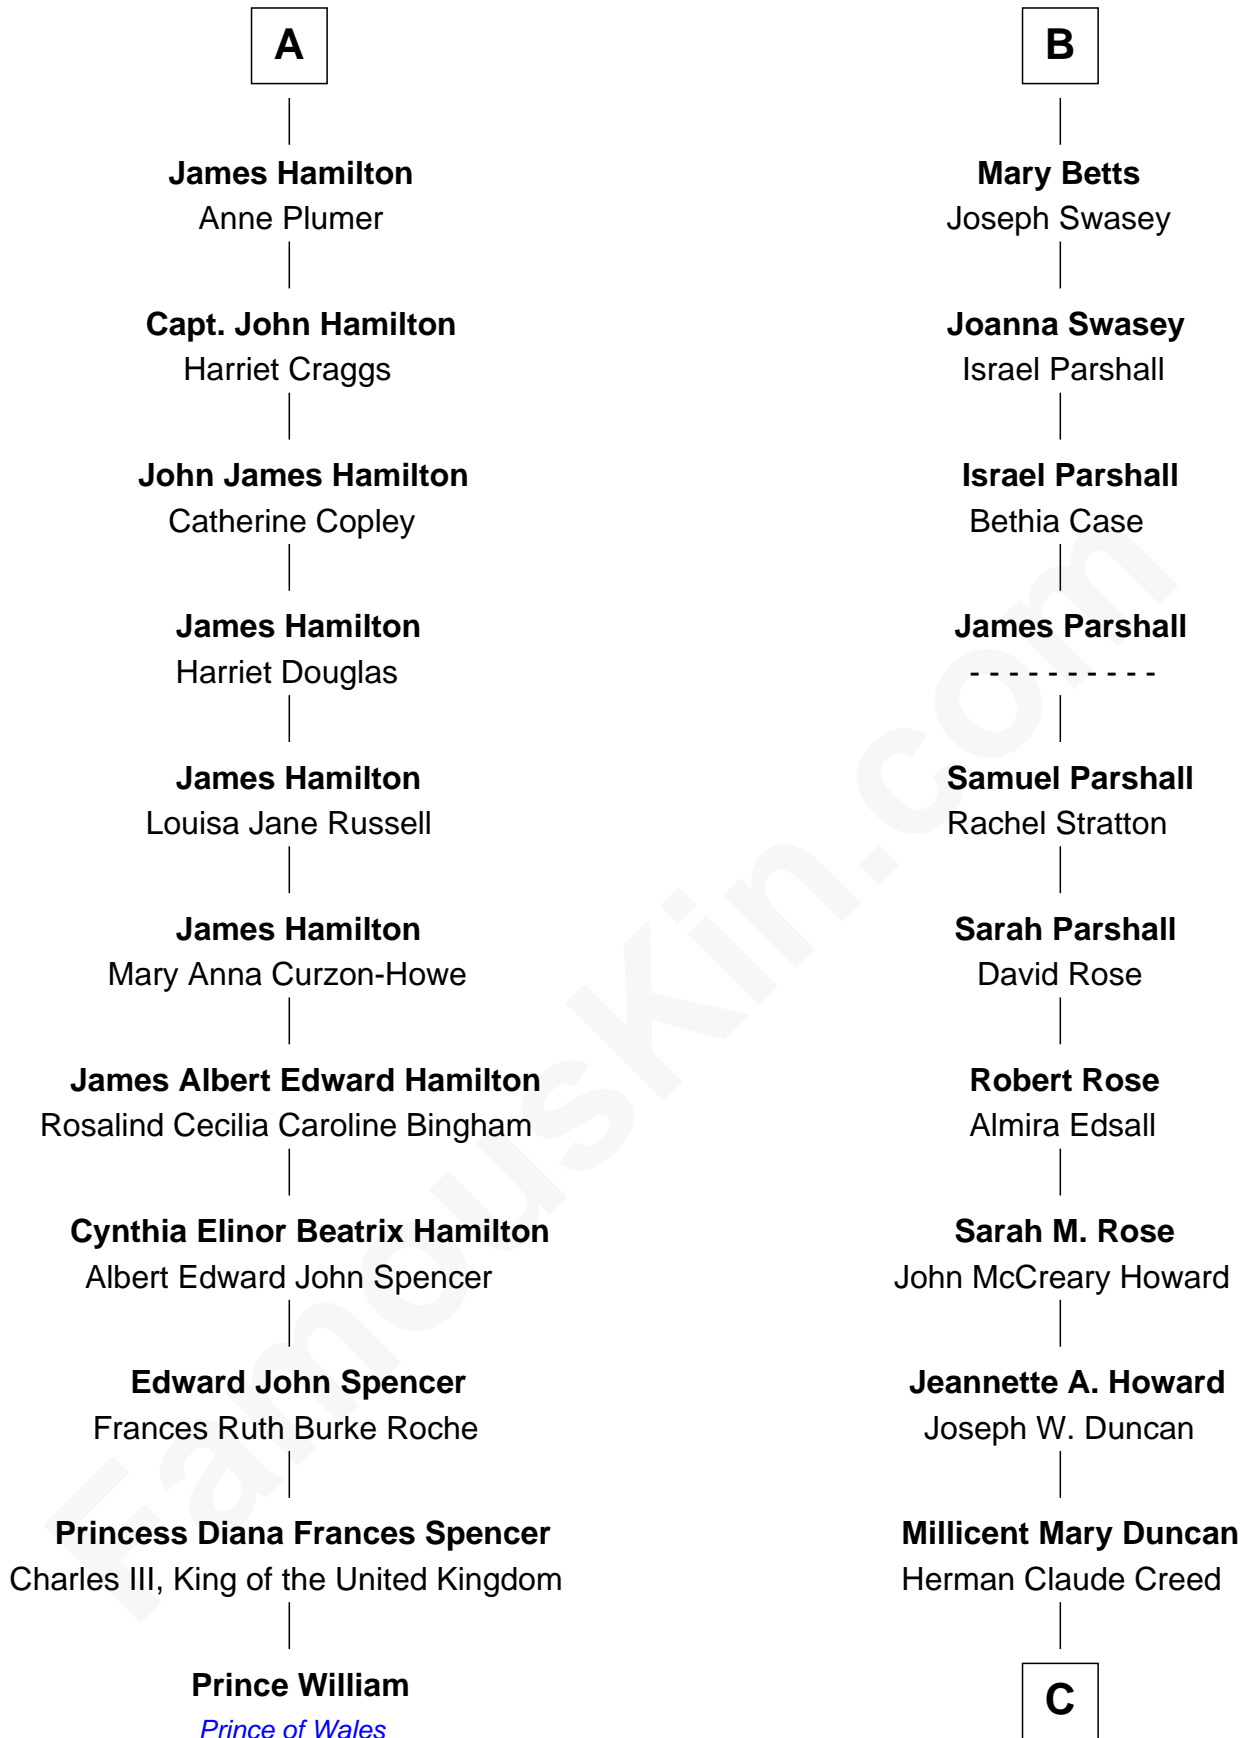

FamousKin.com
Relationship Chart of
Prince William
Prince of Wales

17th cousin 2 times removed of
Rand Paul
U.S. Senator from Kentucky

C

Carol Ione Creed
William Wilson Wells

Carol Jean Wells
Ronald Ernest Paul

Rand Paul
U.S. Senator from Kentucky

FamousKin.com