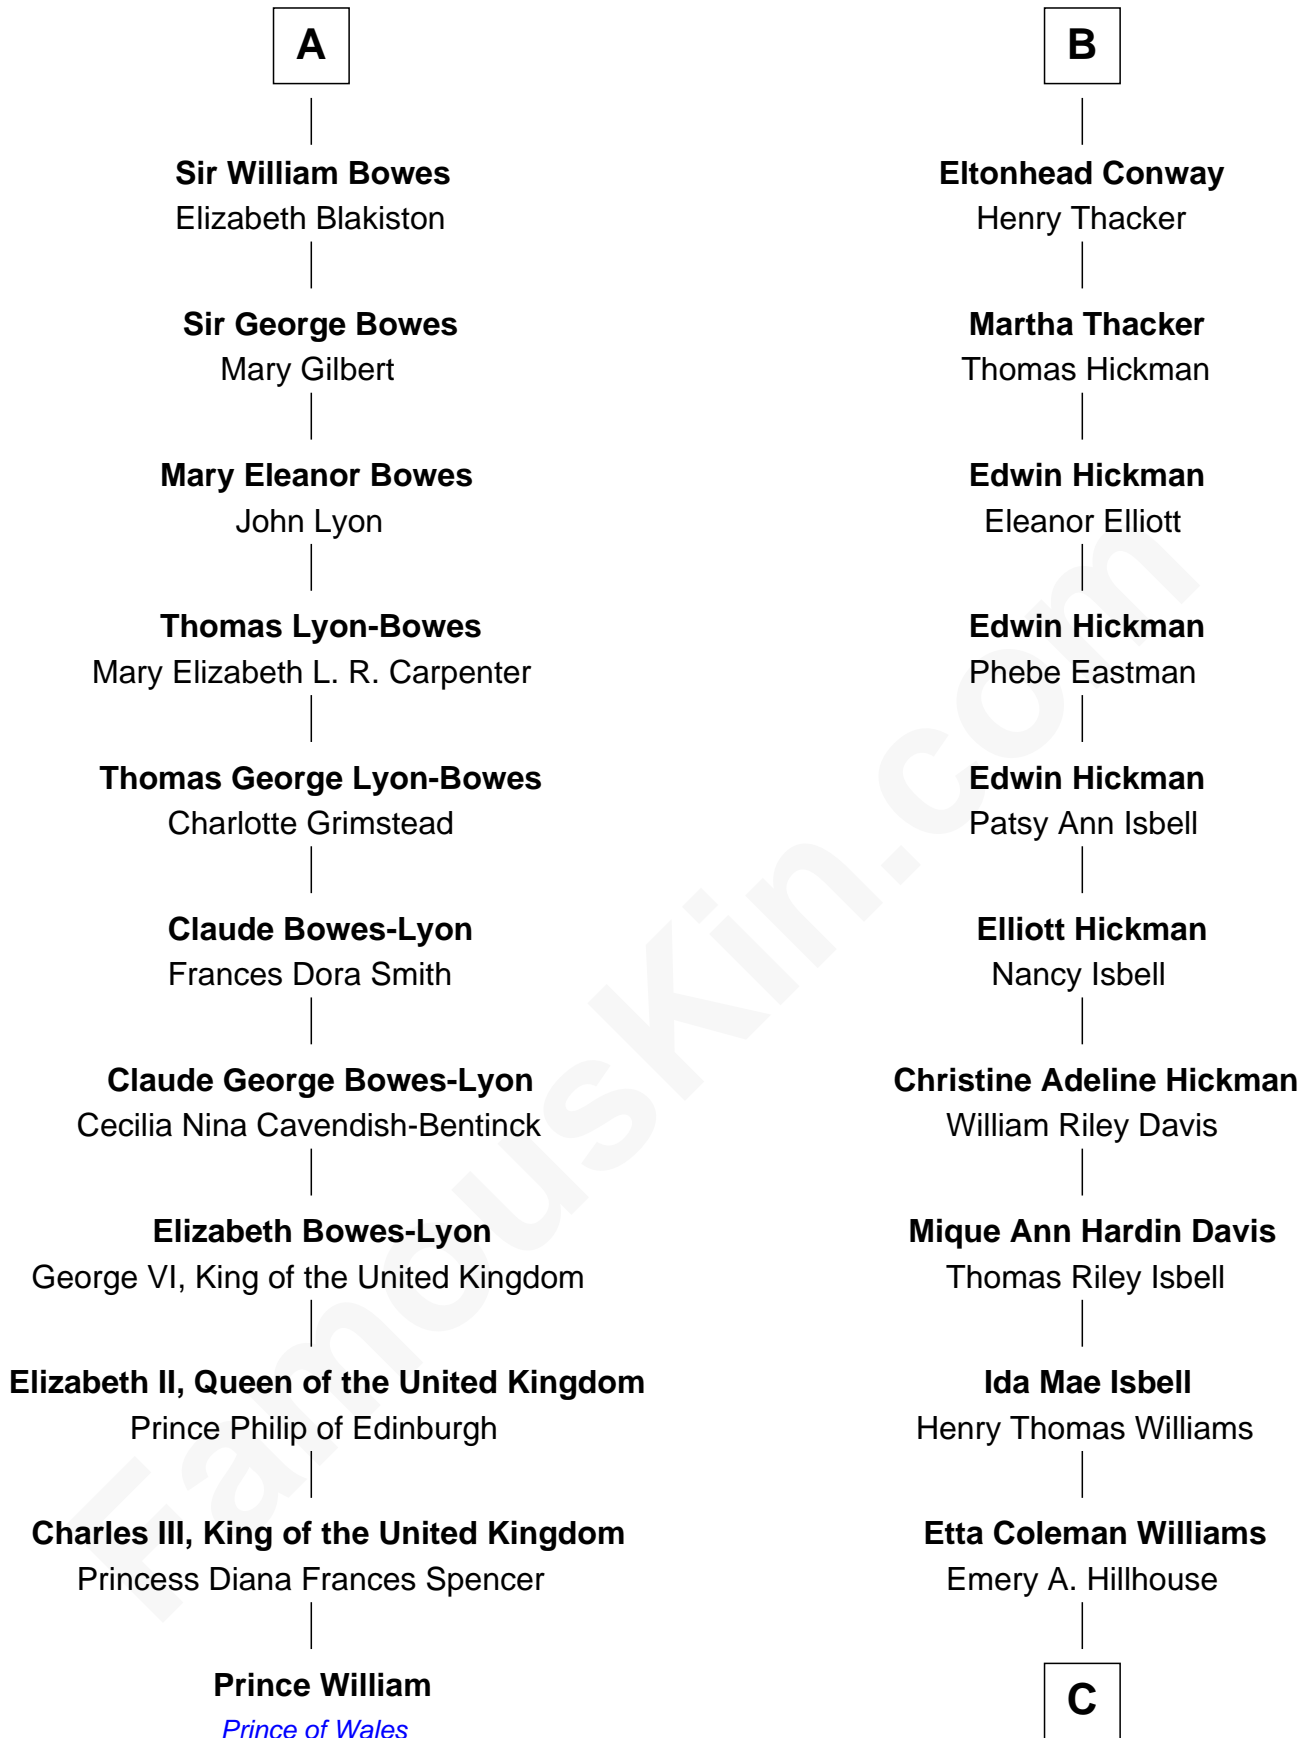

### Prince William

*Prince of Wales*

17th cousin 2 times removed of

**Brad Pitt**  
*Movie Actor*

**Sir Thomas Stanley**  
Joan Goushill

**Margaret Stanley**  
Sir William Troutbeck

**Adam Troutbeck**  
Joan Molyneux

**Margaret Troutbeck**  
Sir John Talbot

**Sir John Talbot**  
Frances Giffard

**Jane Talbot**  
Sir George Bowes

**Thomas Bowes**  
Anne Warcop

**Thomas Bowes**  
Anne Maxton

**A**

**Katherine Stanley**  
Sir John Savage

**Dulcia Savage**  
Sir Henry Bold

**Maud Bold**  
Thomas Gerard

**Jennet Gerard**  
Richard Eltonhead

**William Eltonhead**  
Anne Bowers

**Richard Eltonhead**  
Anne Sutton

**Martha Eltonhead**  
Edwin Conway

**B**

**C**

**Hal Knox Hillhouse**

Clara Mae Bell

**Jane Etta Hillhouse**

William Alvin Pitt

**Brad Pitt**

*Movie Actor*