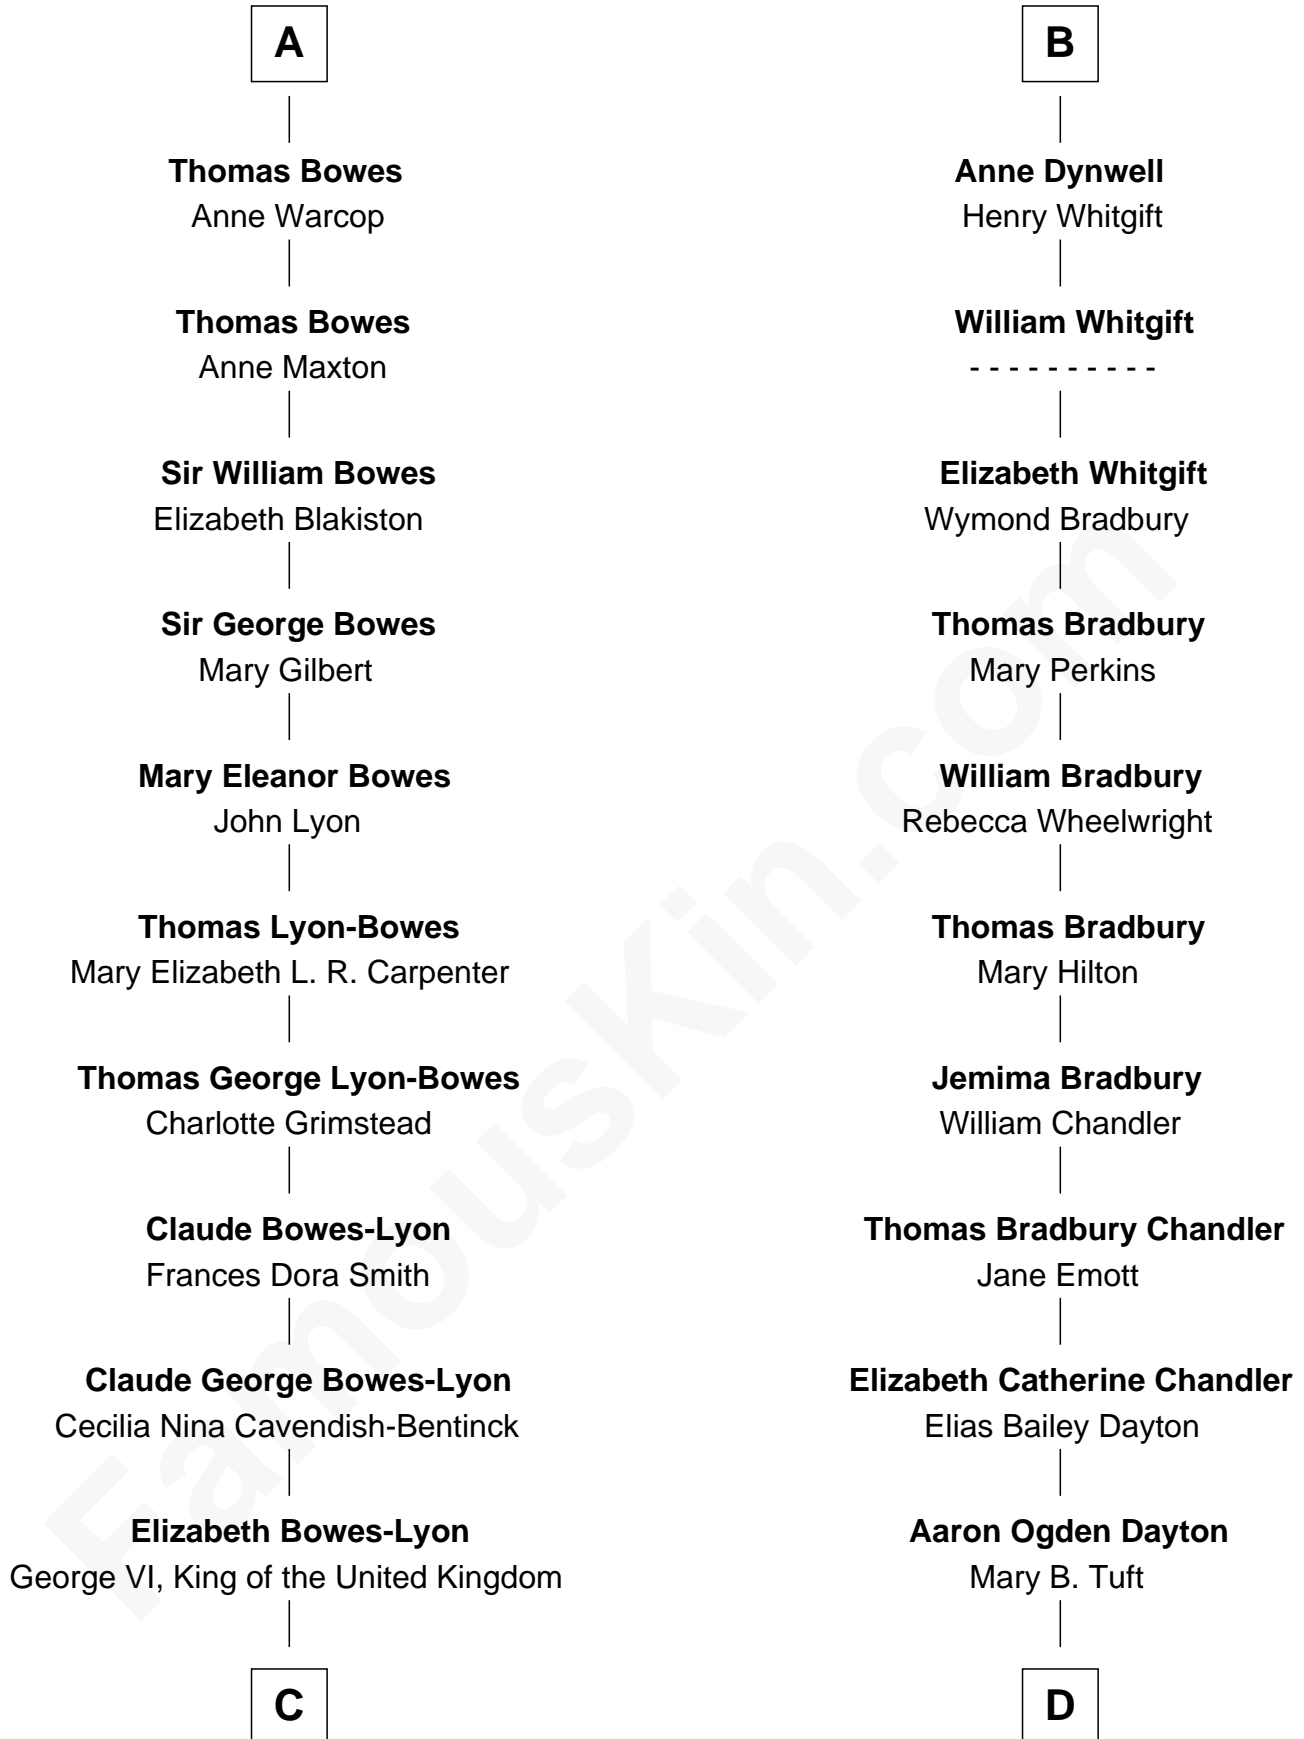

FamousKin.com
Relationship Chart of
Prince William
Prince of Wales

19th cousin 2 times removed of
Christopher Reeve
Movie Actor

C

Elizabeth II, Queen of the United Kingdom

Prince Philip of Edinburgh

Charles III, King of the United Kingdom

Princess Diana Frances Spencer

Prince William

Prince of Wales

D

Katherine Irving Dayton

Henry Baldwin

Margaretta Willis Baldwin

Augustus Henry Reeve