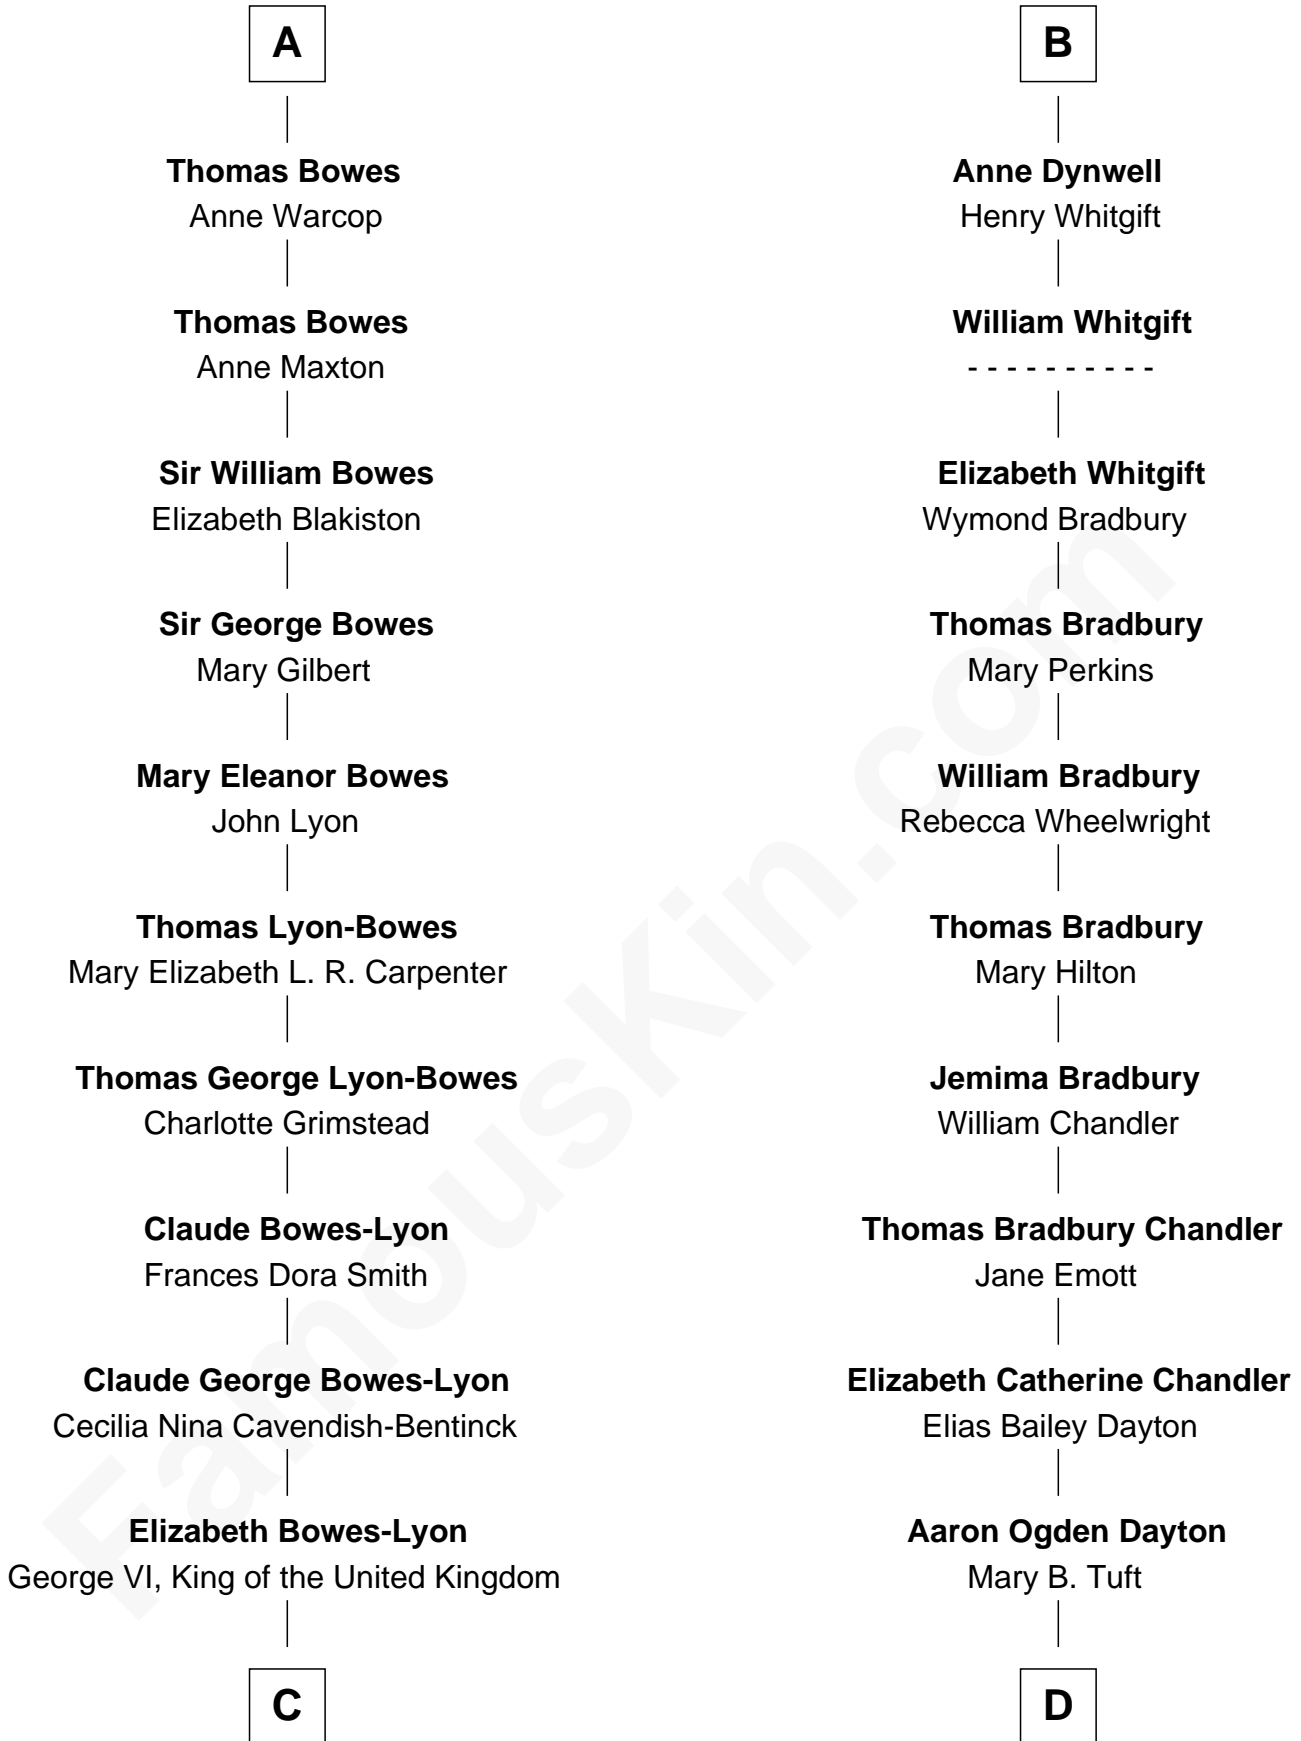

FamousKin.com
Relationship Chart of
Prince William
Prince of Wales

19th cousin 2 times removed of
Christopher Reeve
Movie Actor

Sir Thomas de Beauchamp
 Katherine de Mortimer

C

Elizabeth II, Queen of the United Kingdom

Prince Philip of Edinburgh

Charles III, King of the United Kingdom

Princess Diana Frances Spencer

Prince William

Prince of Wales

D

Katherine Irving Dayton

Henry Baldwin