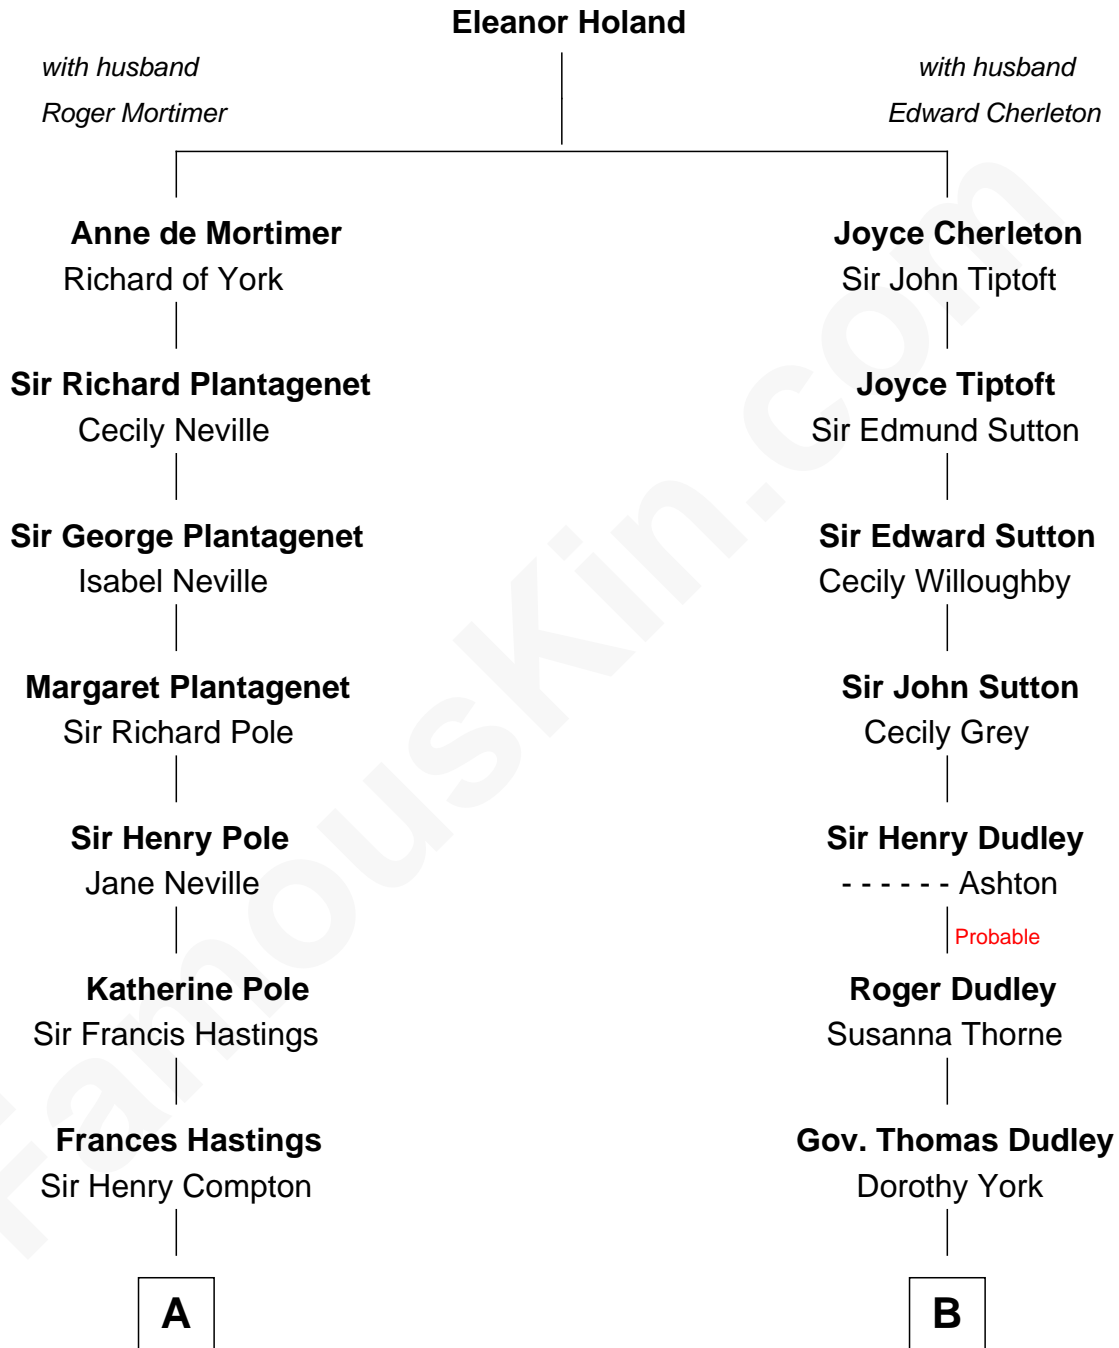

FamousKin.com

Relationship Chart of

Prince William

Prince of Wales

18th cousin 1 time removed of

Christopher Reeve

Movie Actor

C

Edward John Spencer
Frances Ruth Burke Roche

Princess Diana Frances Spencer
Charles III, King of the United Kingdom

Prince William
Prince of Wales

D

Franklin D'Olier Reeve
Barbara Pitney Lamb

Christopher Reeve
Movie Actor