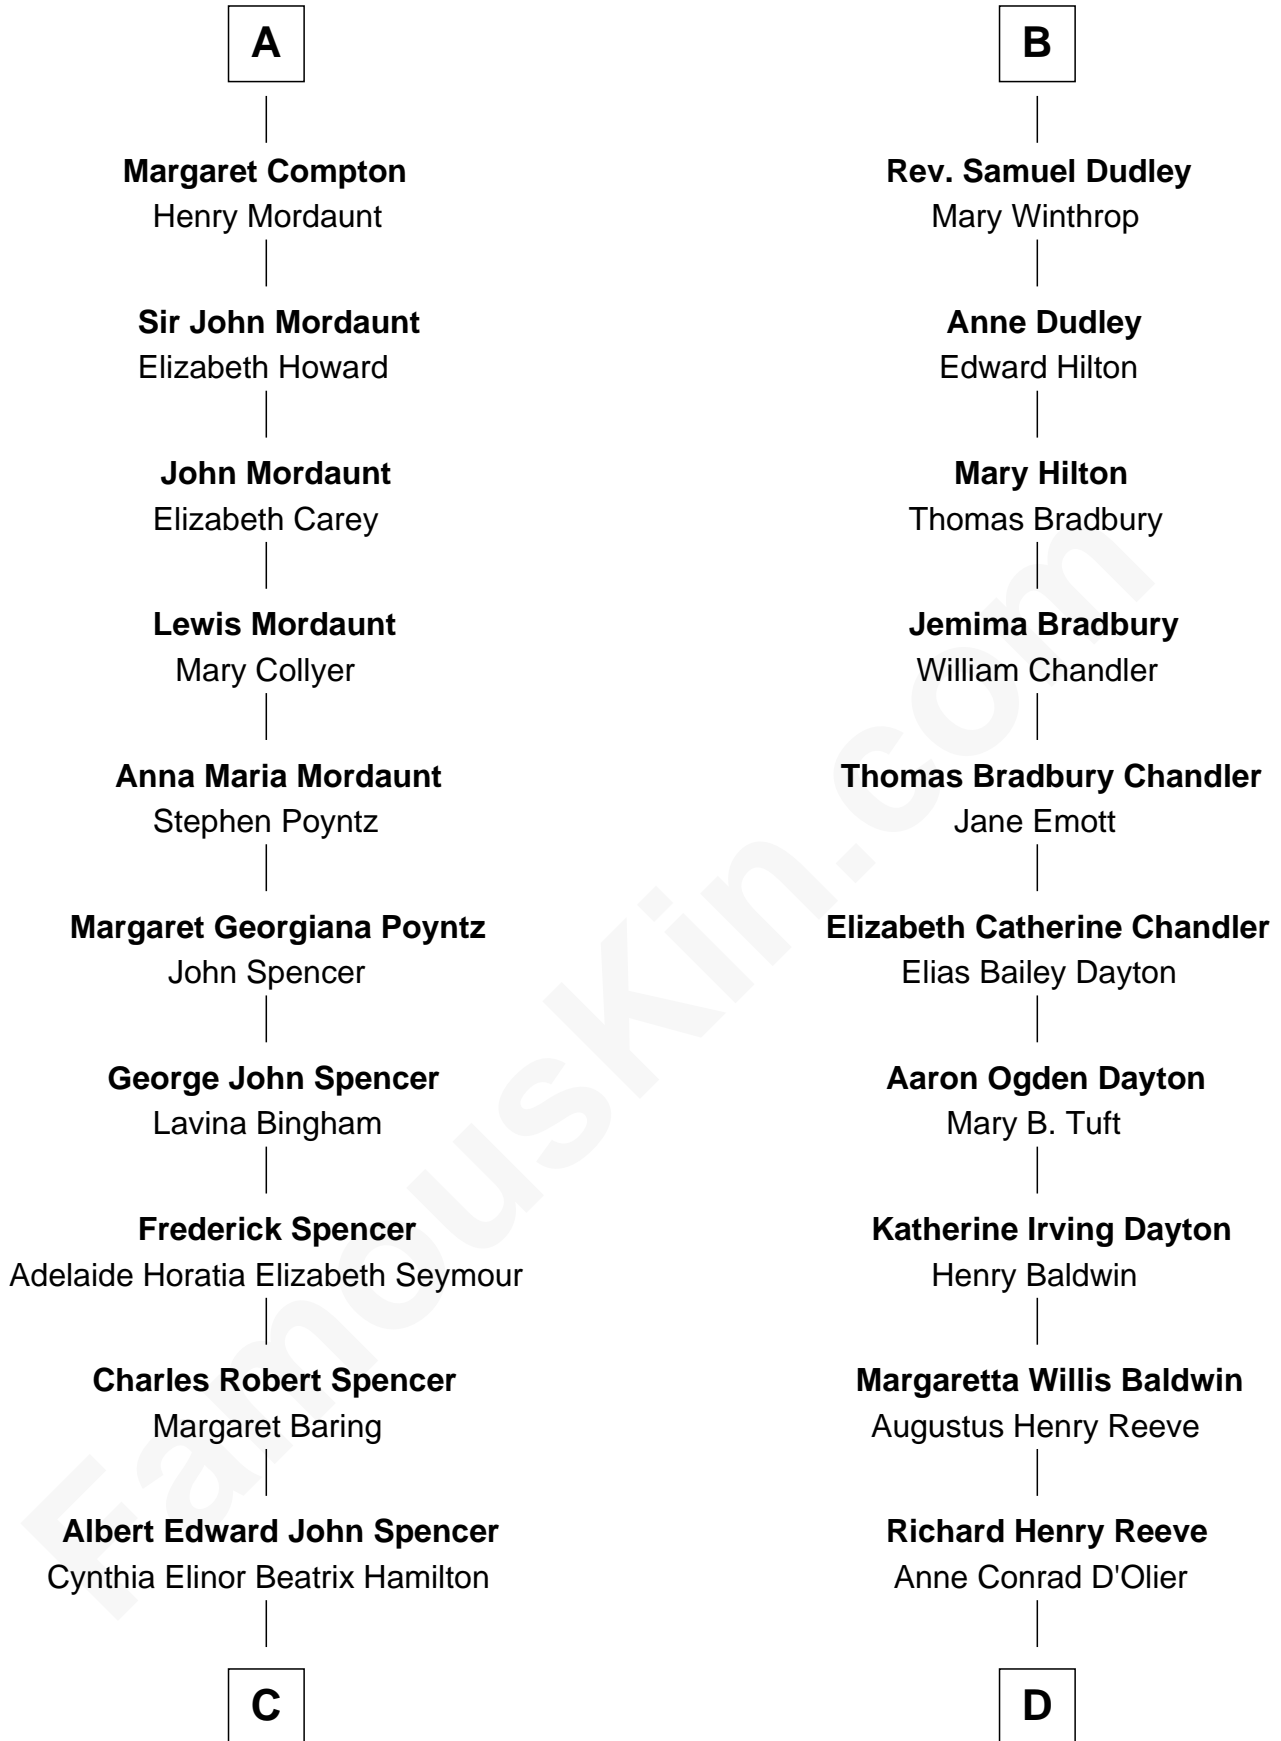

FamousKin.com

Relationship Chart of

Prince William

Prince of Wales

18th cousin 1 time removed of

Christopher Reeve

Movie Actor

C

Edward John Spencer
Frances Ruth Burke Roche

Princess Diana Frances Spencer
Charles III, King of the United Kingdom

Prince William
Prince of Wales

D

Franklin D'Olier Reeve
Barbara Pitney Lamb

Christopher Reeve
Movie Actor