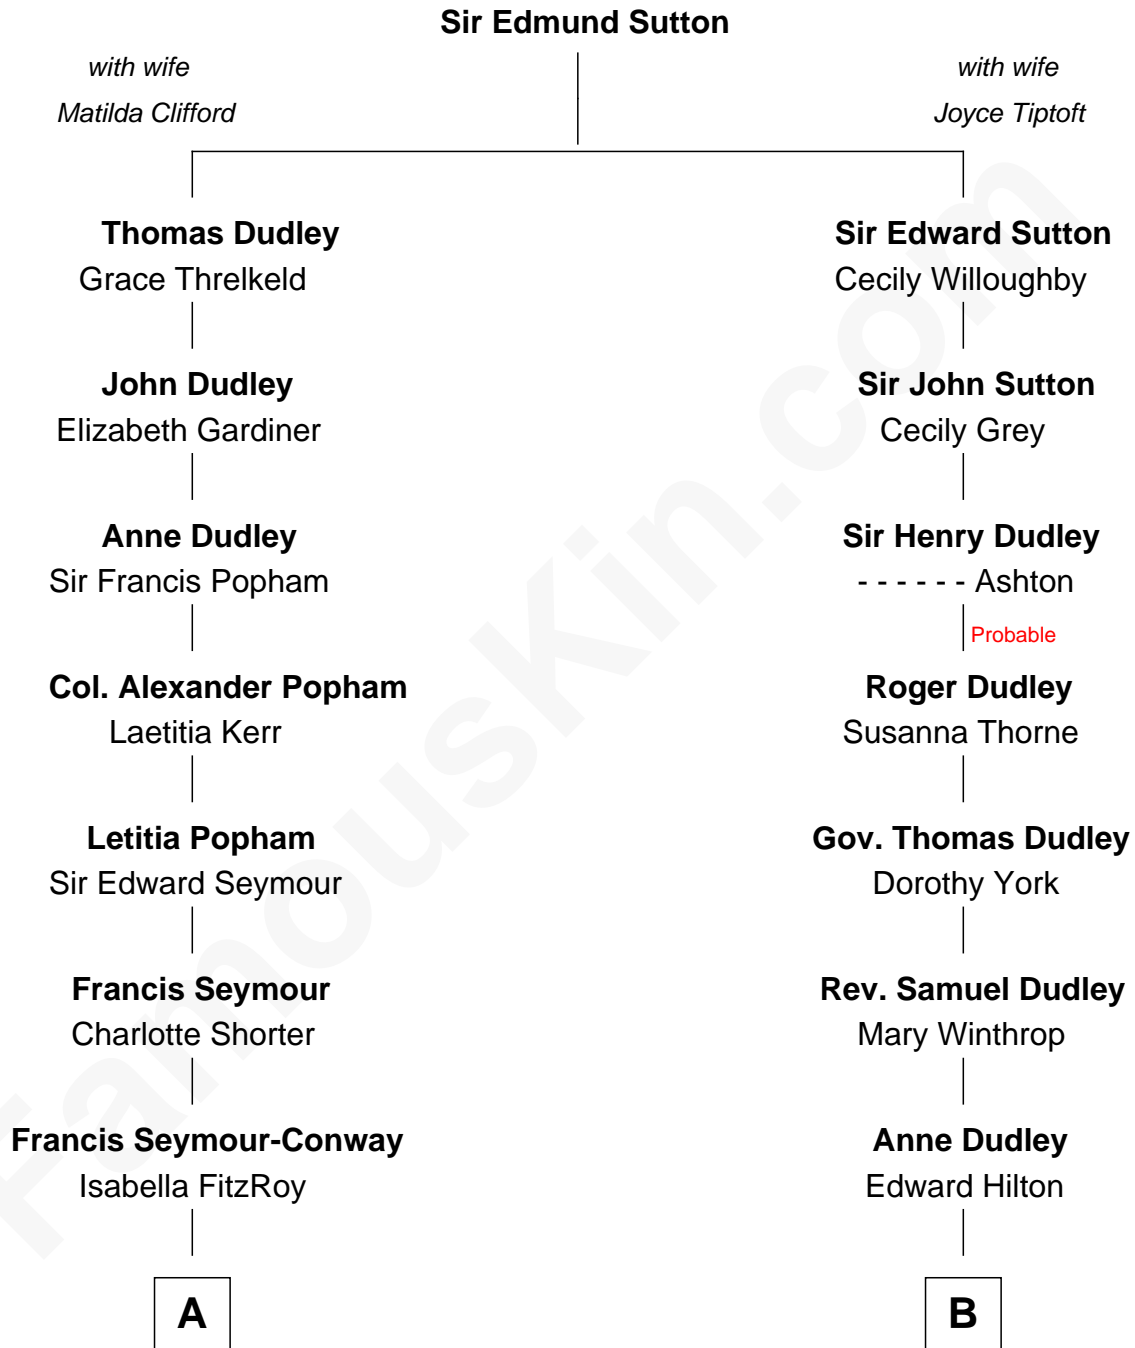

FamousKin.com
Relationship Chart of
Prince William
Prince of Wales

14th cousin 2 times removed of
Christopher Reeve
Movie Actor

A

Hugh Seymour-Conway
Anne Horatia Waldegrave

Sir Horace Beauchamp Seymour
Elizabeth Malet Palk

Adelaide Horatia Elizabeth Seymour
Frederick Spencer

Charles Robert Spencer
Margaret Baring

Albert Edward John Spencer
Cynthia Elinor Beatrix Hamilton

Edward John Spencer
Frances Ruth Burke Roche

Princess Diana Frances Spencer
Charles III, King of the United Kingdom