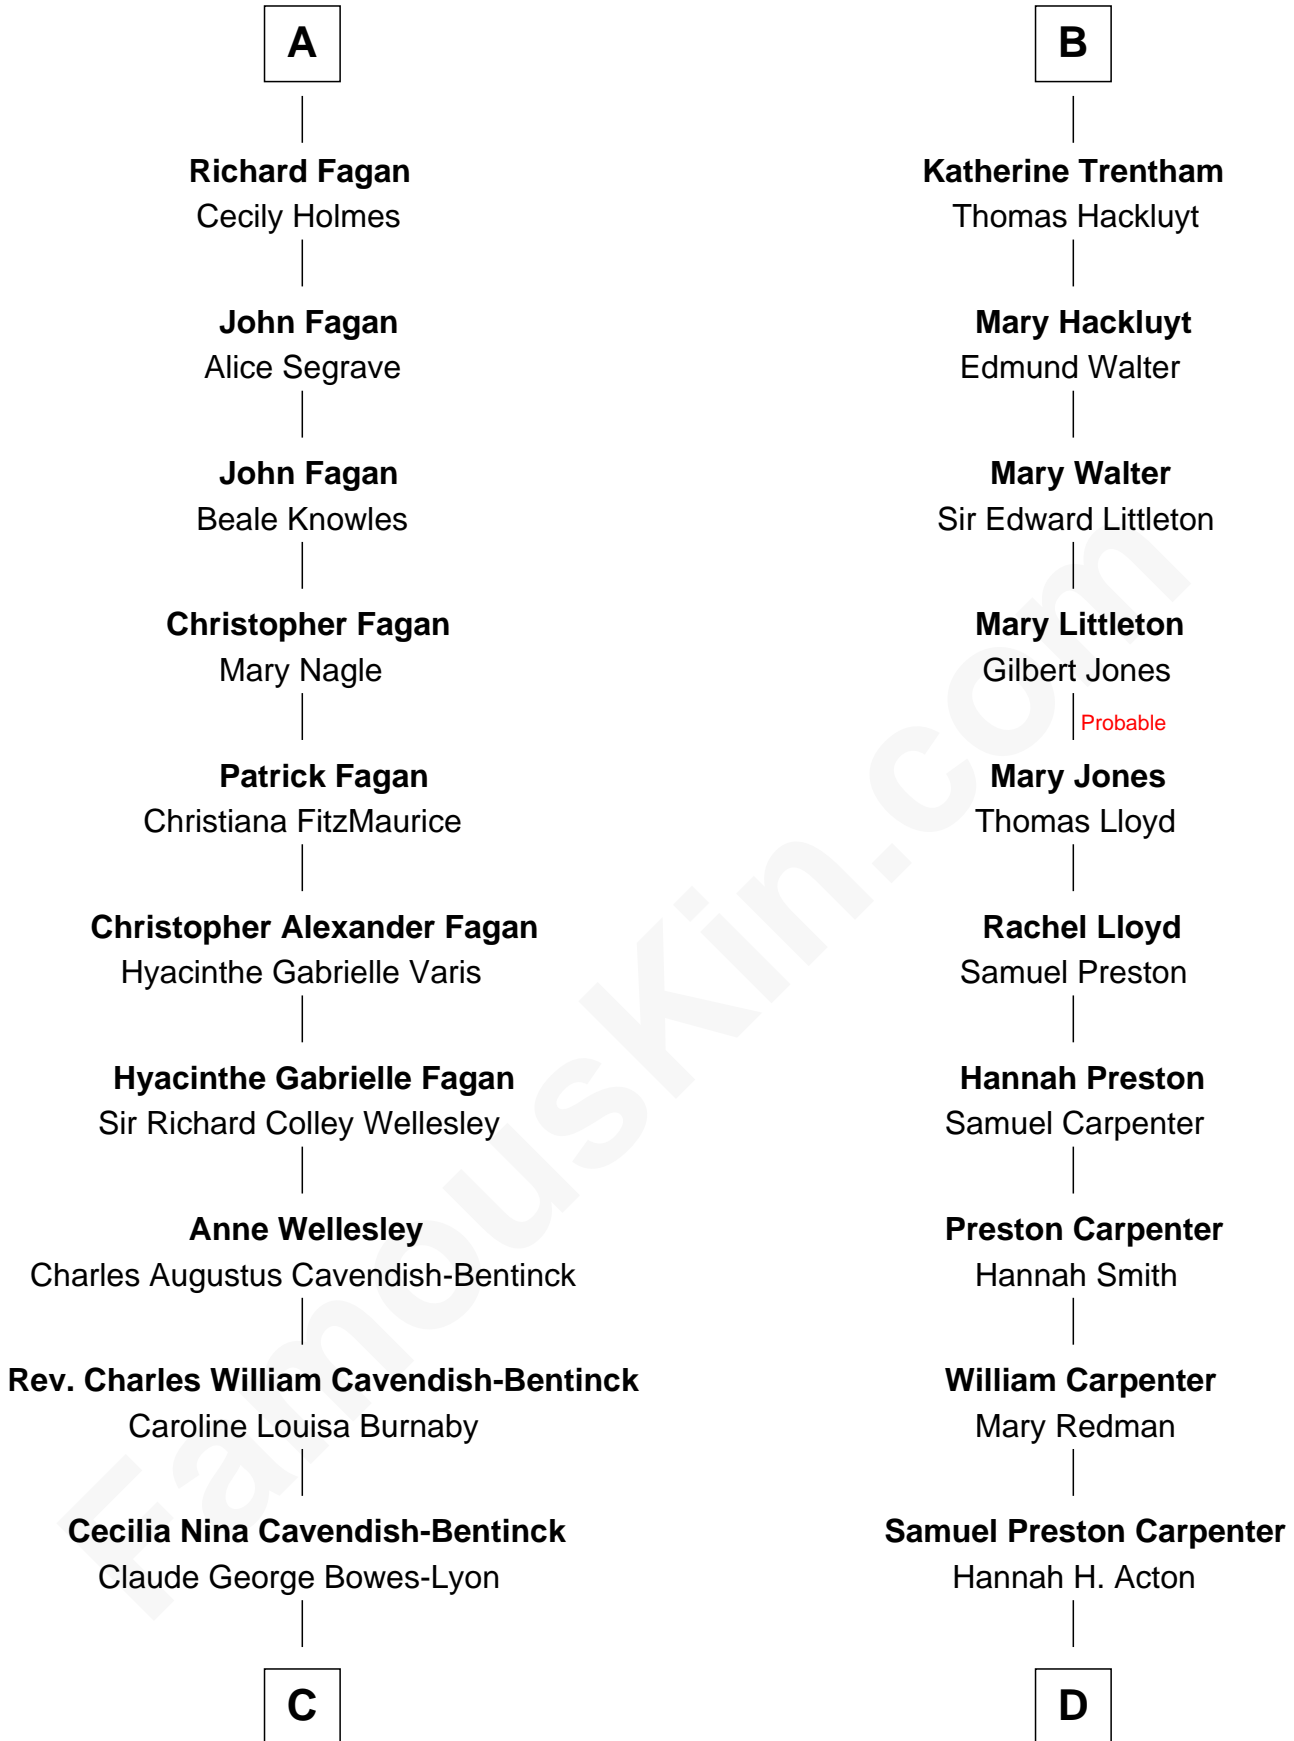

FamousKin.com Relationship Chart of

Prince William

Prince of Wales

20th cousin 1 time removed of

Christopher Reeve

Movie Actor

John de Mowbray

Joan of Lancaster

Thomas Nangle

John Nangle

Eleanor Dowdall

Amy Nangle

Thomas Fagan

A

John de Mowbray
Elizabeth de Segrave

Margaret Mowbray

Sir Reginald Lucy

Sir Walter Lucy

Eleanor L'Arcedeckne

Eleanor Lucy

Sir Thomas Hopton

Elizabeth Hopton

Sir Roger Corbet

Sir Richard Corbet

Elizabeth Devereux

Elizabeth Corbet

Thomas Trentham

B

C

Elizabeth Bowes-Lyon

George VI, King of the United Kingdom

Elizabeth II, Queen of the United Kingdom