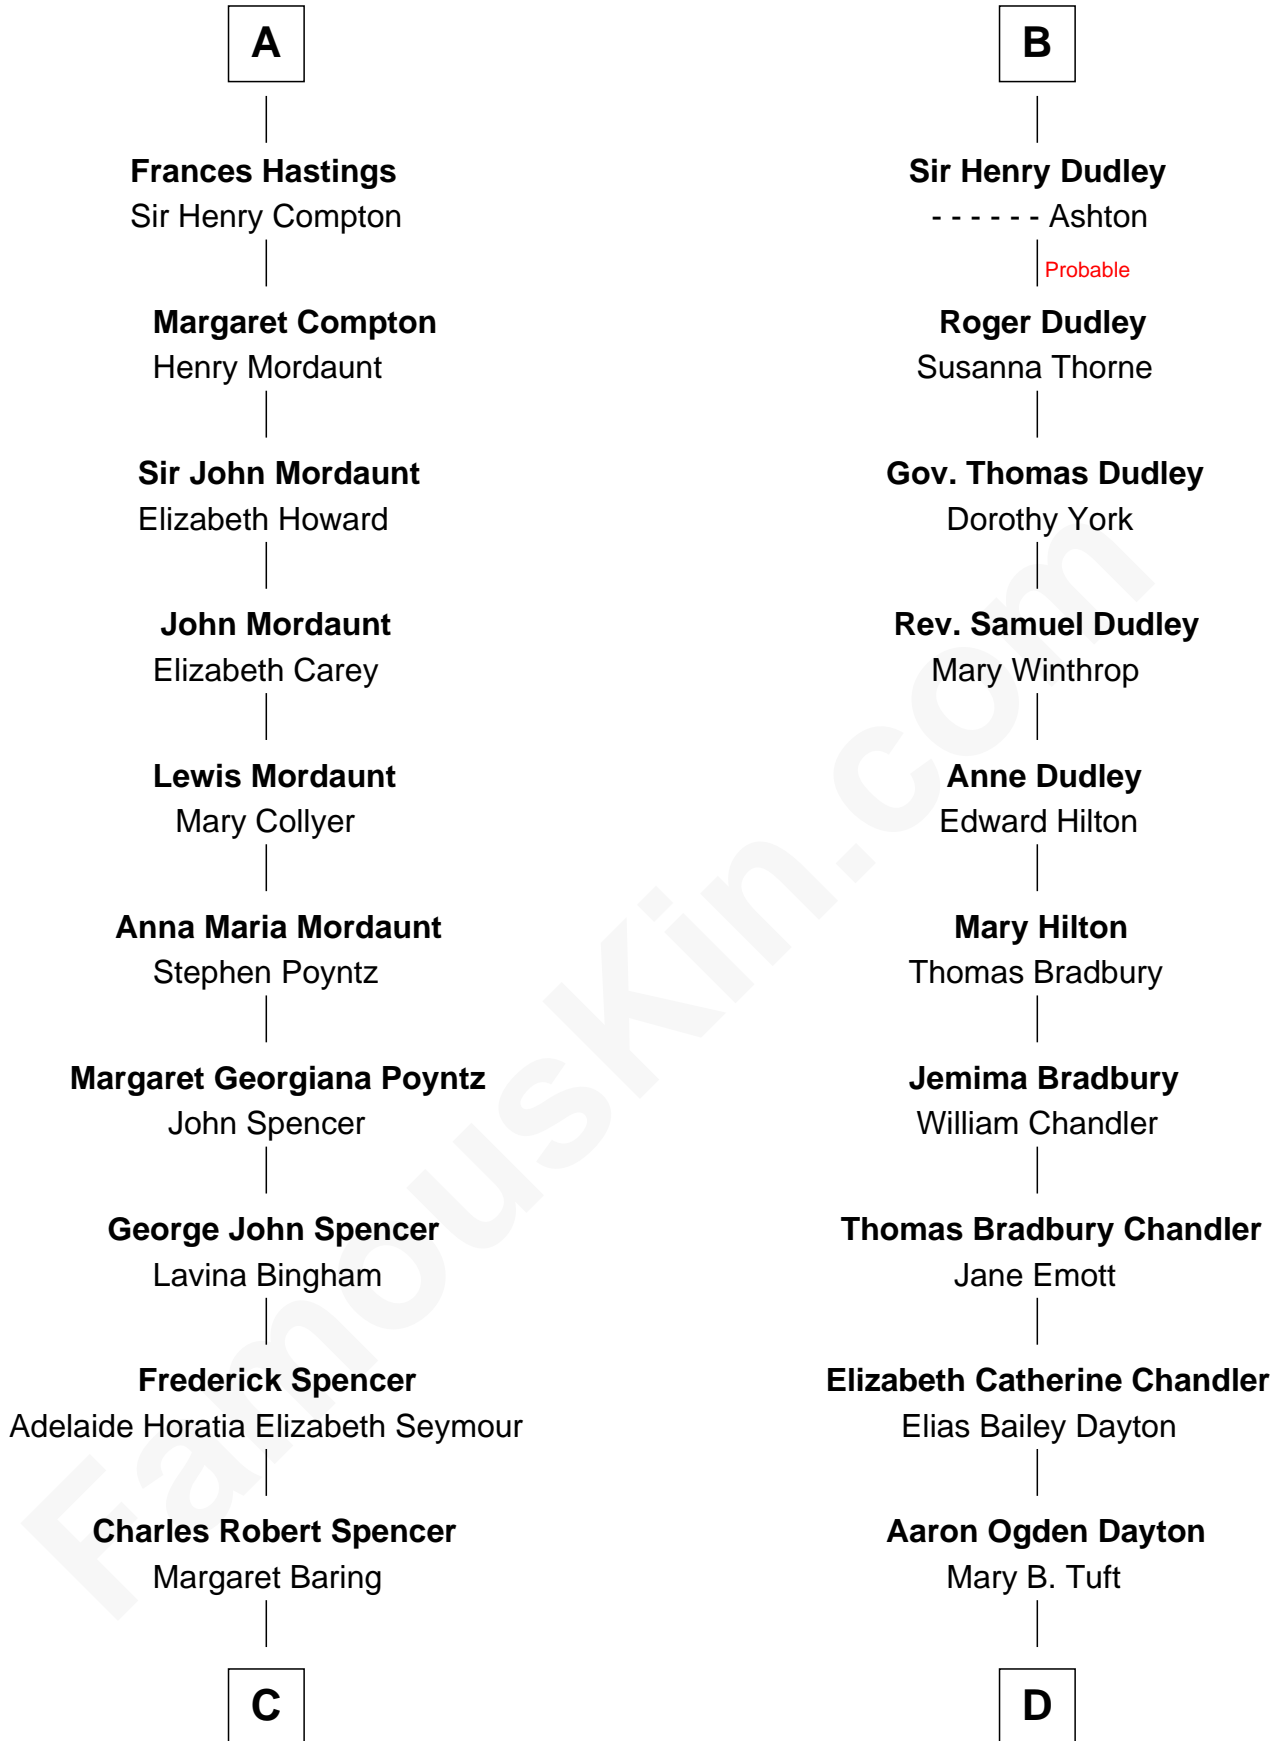

FamousKin.com Relationship Chart of

Prince William

Prince of Wales

20th cousin 1 time removed of

Christopher Reeve

Movie Actor

Sir Henry de Percy

Eleanor de Arundel

C

Albert Edward John Spencer

Cynthia Elinor Beatrix Hamilton

Edward John Spencer

Frances Ruth Burke Roche

Princess Diana Frances Spencer

Charles III, King of the United Kingdom

Prince William