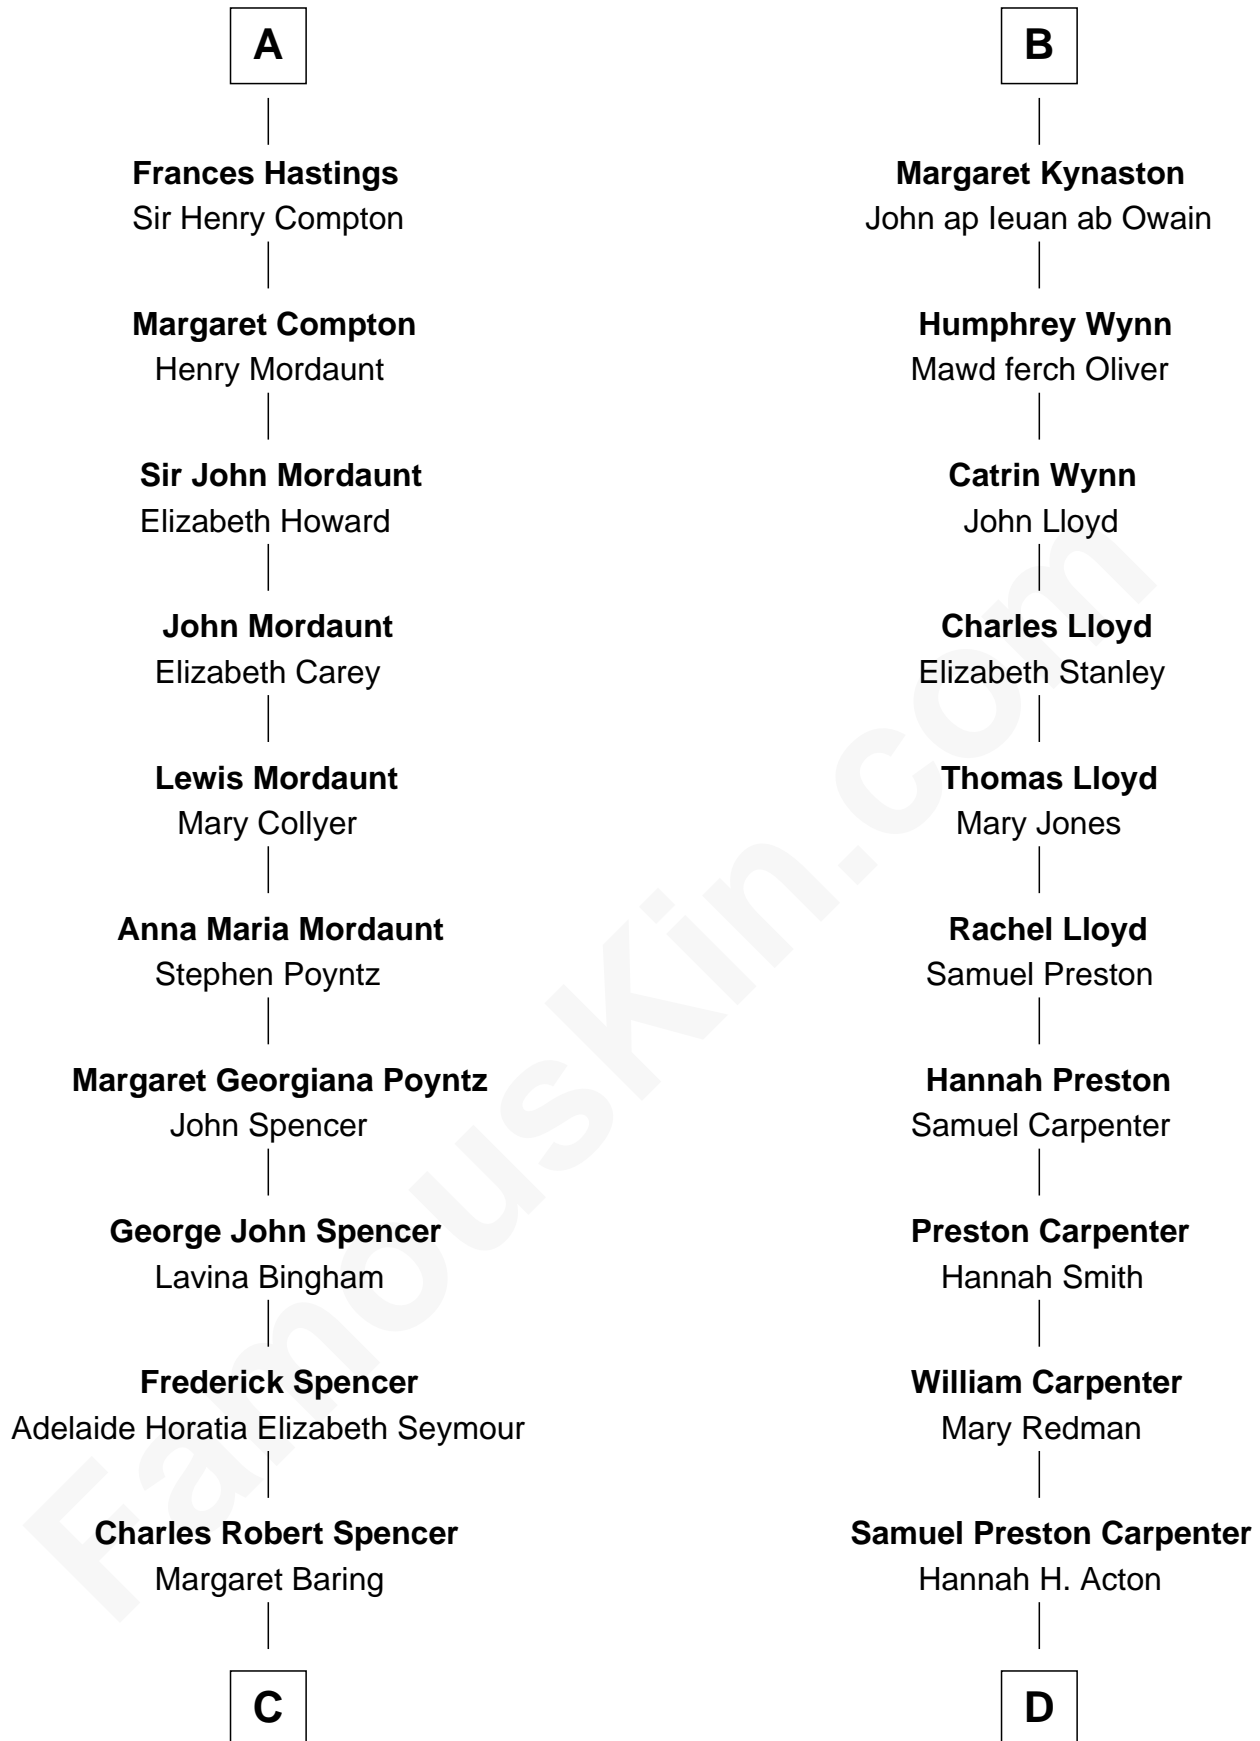

FamousKin.com Relationship Chart of

Prince William

Prince of Wales

20th cousin 1 time removed of

Christopher Reeve

Movie Actor

C

Albert Edward John Spencer
Cynthia Elinor Beatrix Hamilton