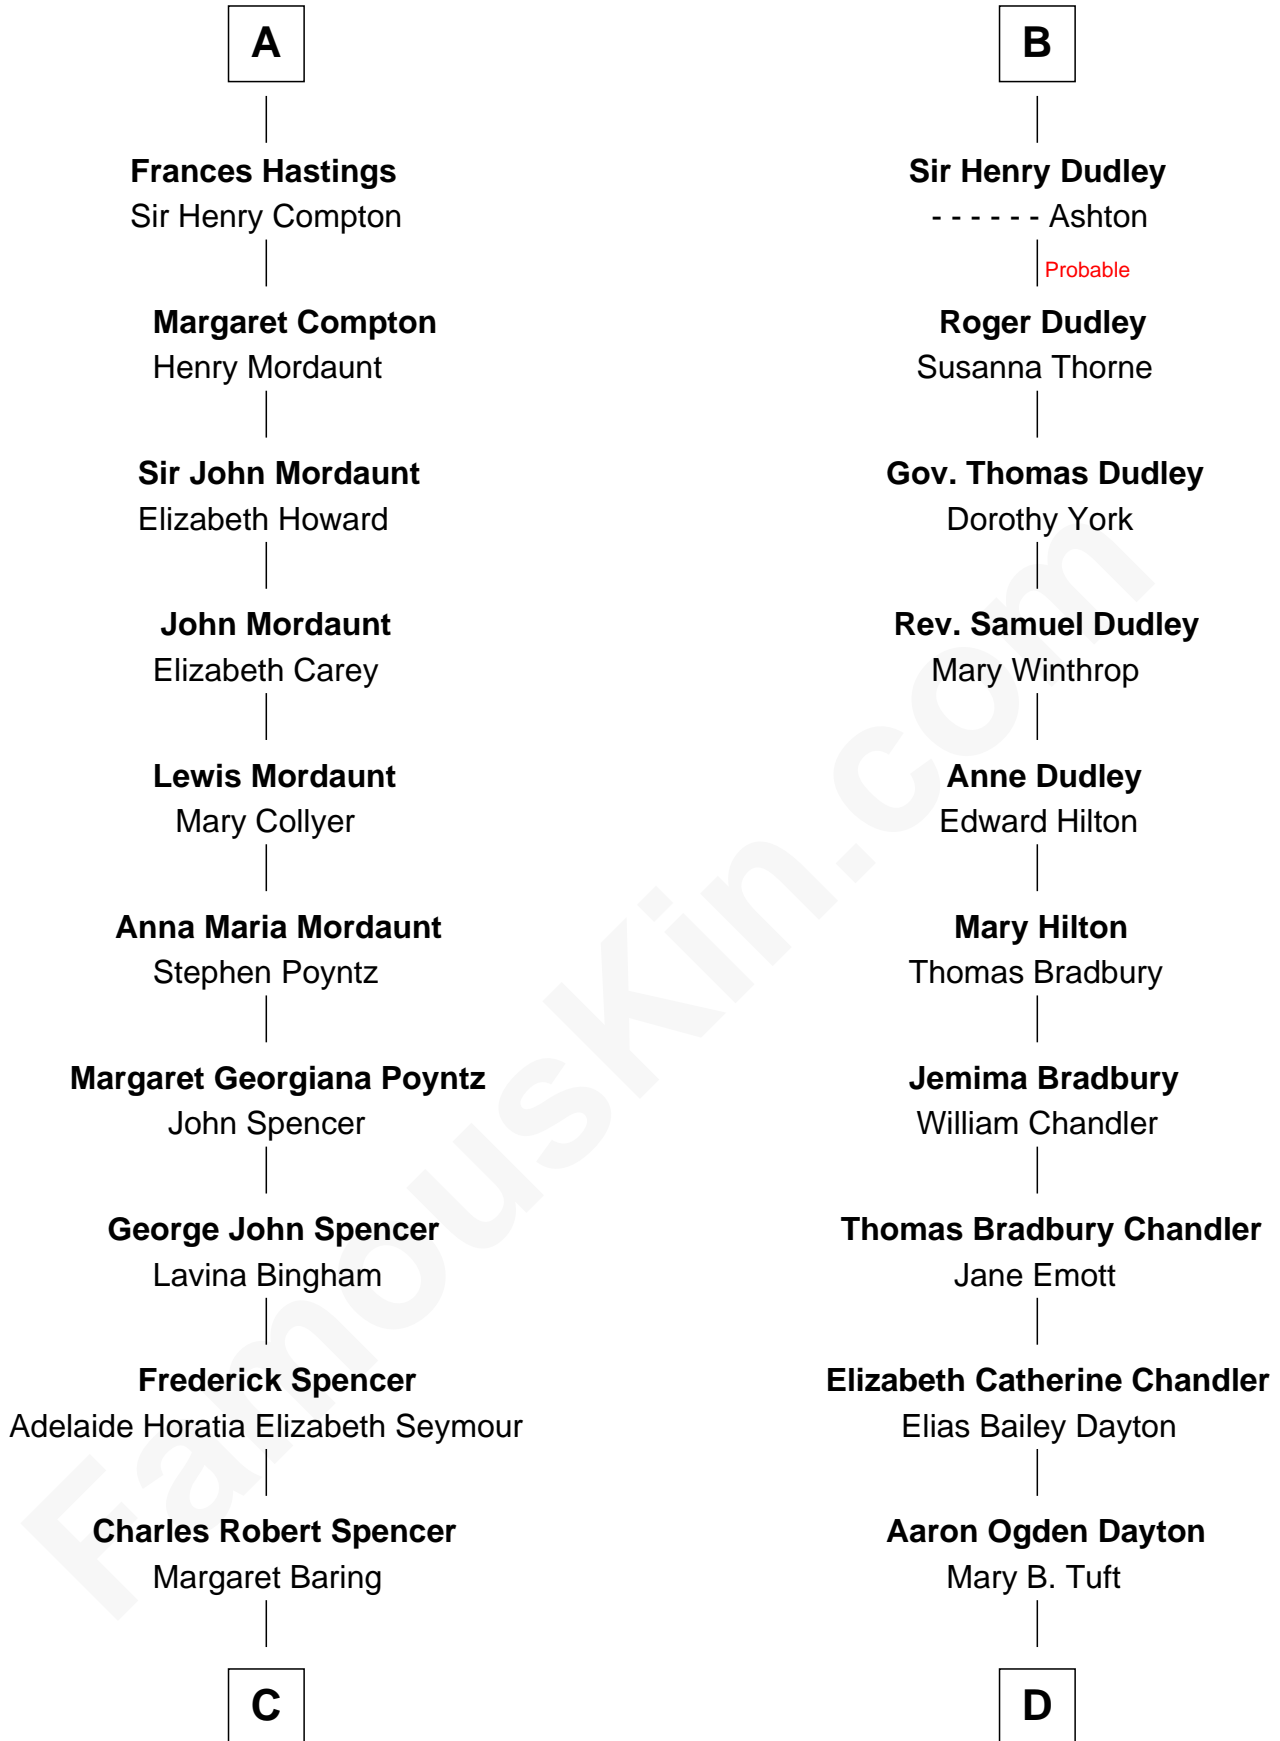

FamousKin.com Relationship Chart of

Prince William

Prince of Wales

20th cousin 1 time removed of

Christopher Reeve

Movie Actor

Sir Ranulph de Neville

Euphemia de Clavinging

C

Albert Edward John Spencer
Cynthia Elinor Beatrix Hamilton

Edward John Spencer
Frances Ruth Burke Roche

Princess Diana Frances Spencer
Charles III, King of the United Kingdom

Prince William
Prince of Wales