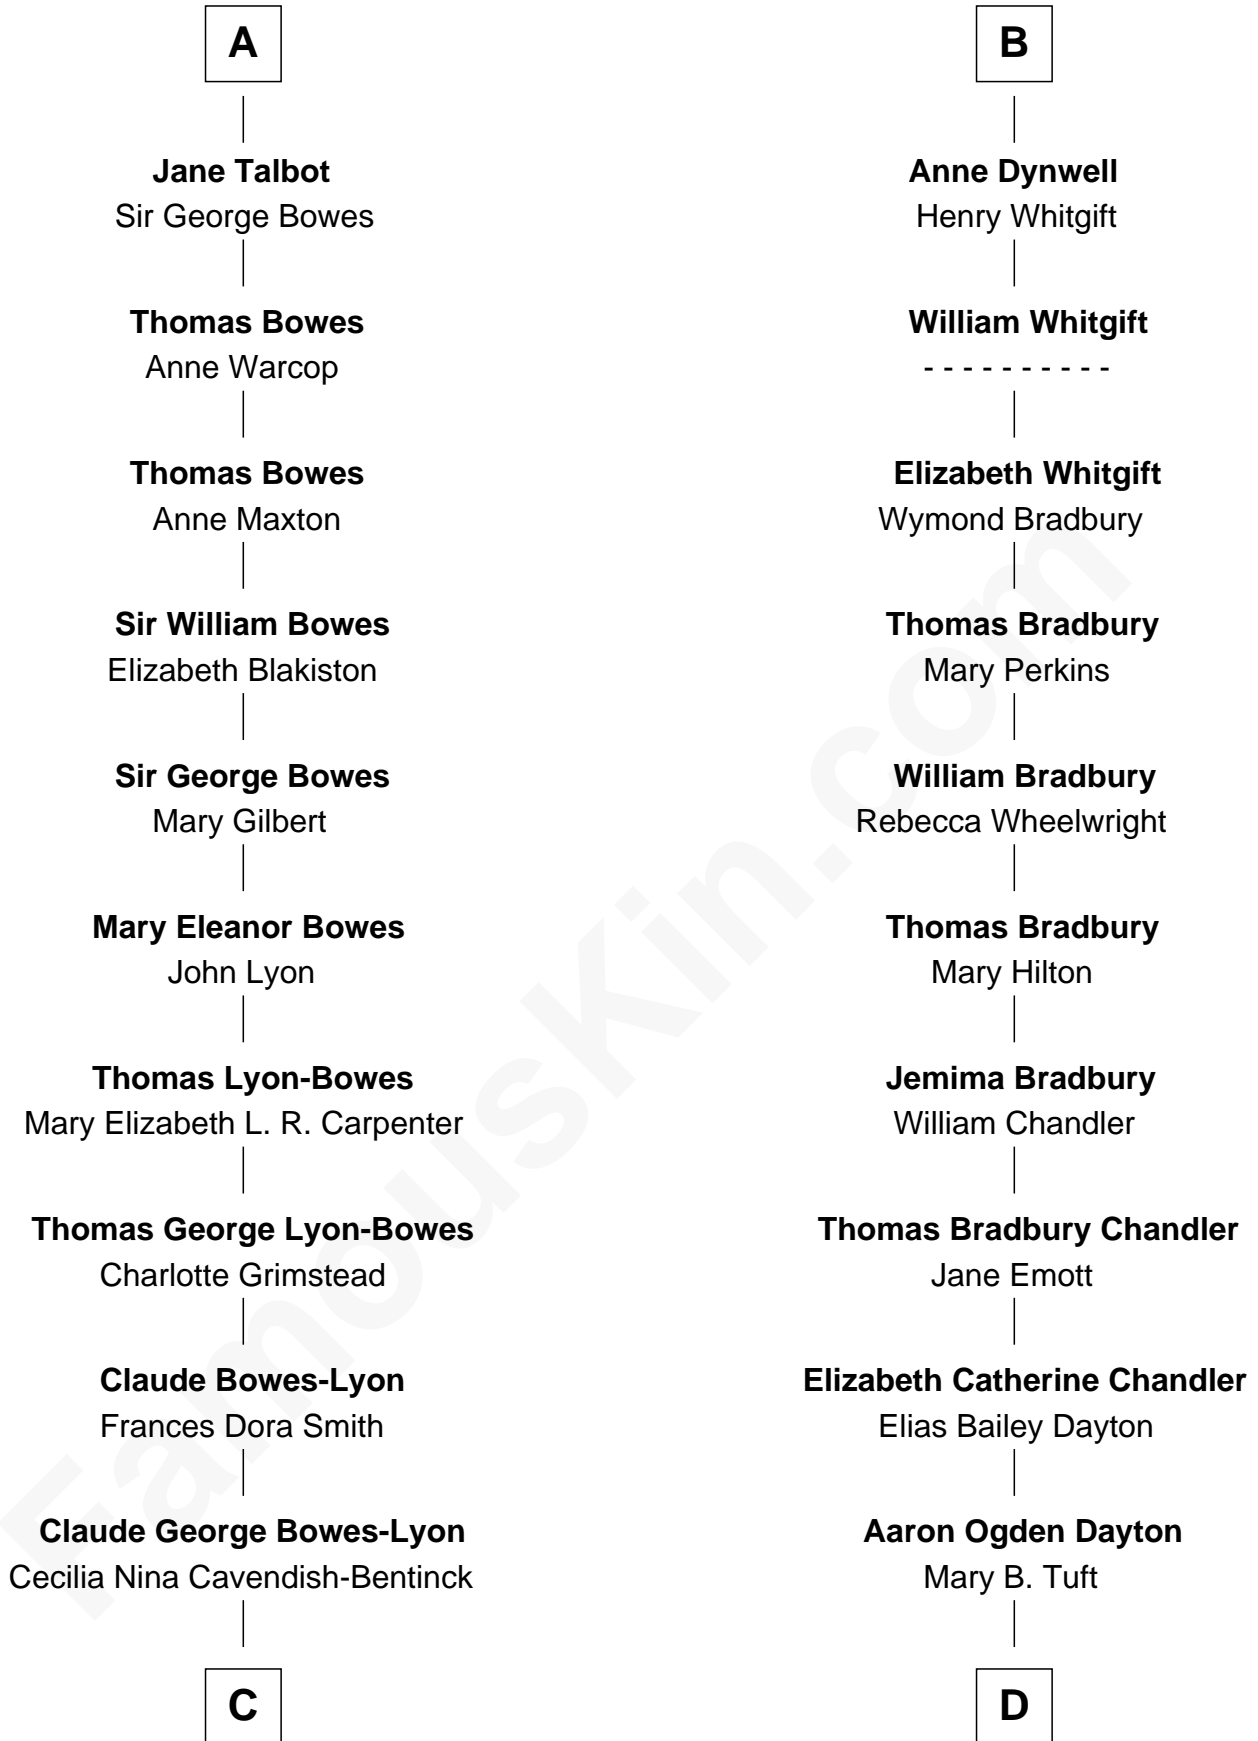

FamousKin.com Relationship Chart of

Prince William

Prince of Wales

20th cousin 1 time removed of

Christopher Reeve

Movie Actor

Sir William de Ros
Margery de Badlesmere

C

Elizabeth Bowes-Lyon

George VI, King of the United Kingdom

Elizabeth II, Queen of the United Kingdom

Prince Philip of Edinburgh

Charles III, King of the United Kingdom

Princess Diana Frances Spencer

Prince William