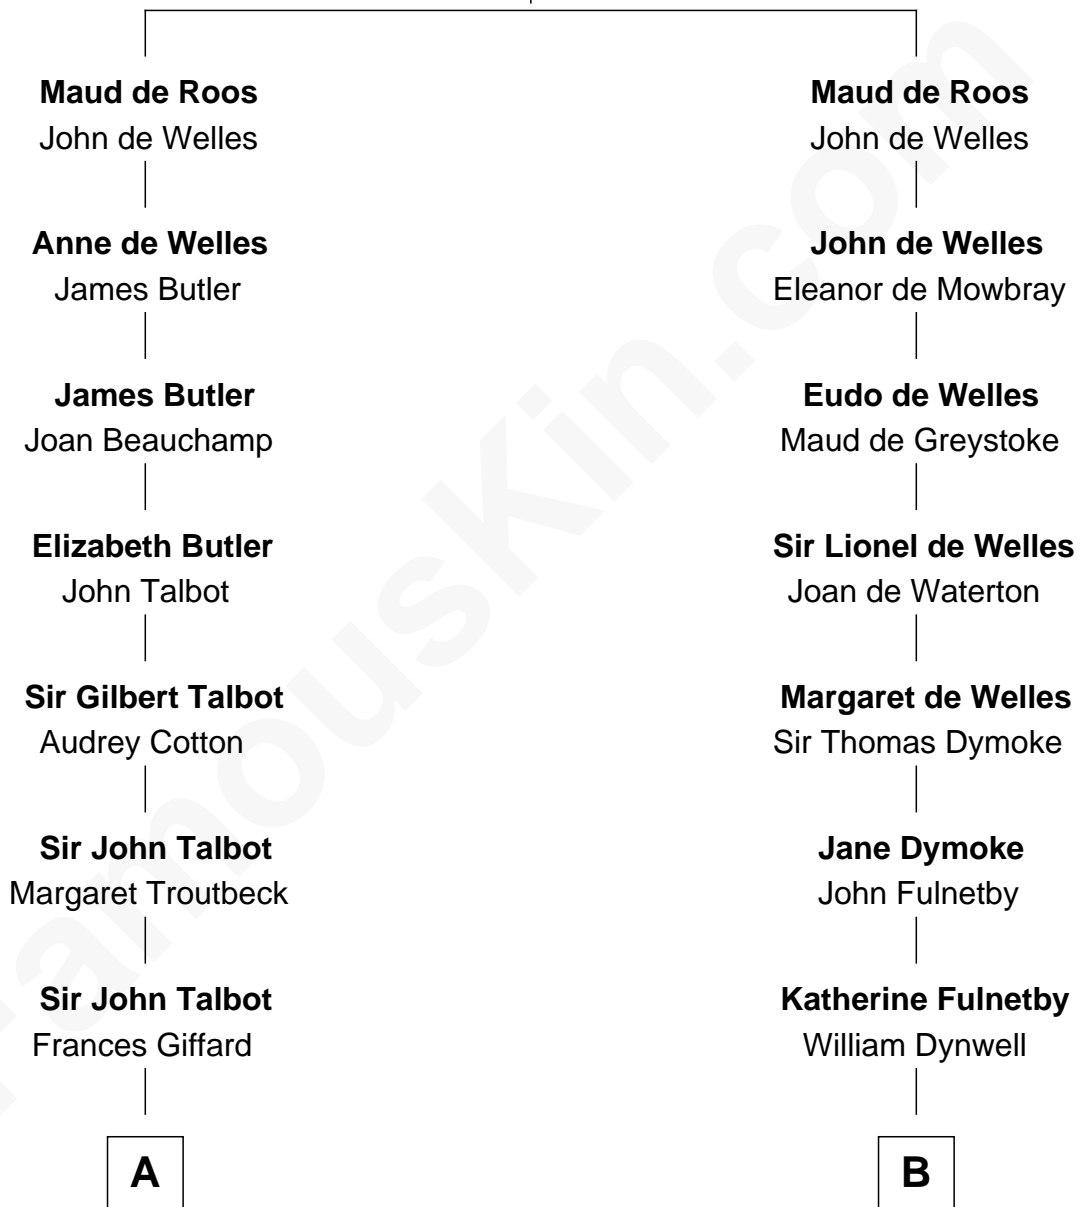

FamousKin.com Relationship Chart of

Prince William

Prince of Wales

20th cousin 1 time removed of

Christopher Reeve

Movie Actor

Sir William de Ros
Margery de Badlesmere

C

Elizabeth Bowes-Lyon

George VI, King of the United Kingdom

Elizabeth II, Queen of the United Kingdom

Prince Philip of Edinburgh

Charles III, King of the United Kingdom

Princess Diana Frances Spencer

Prince William