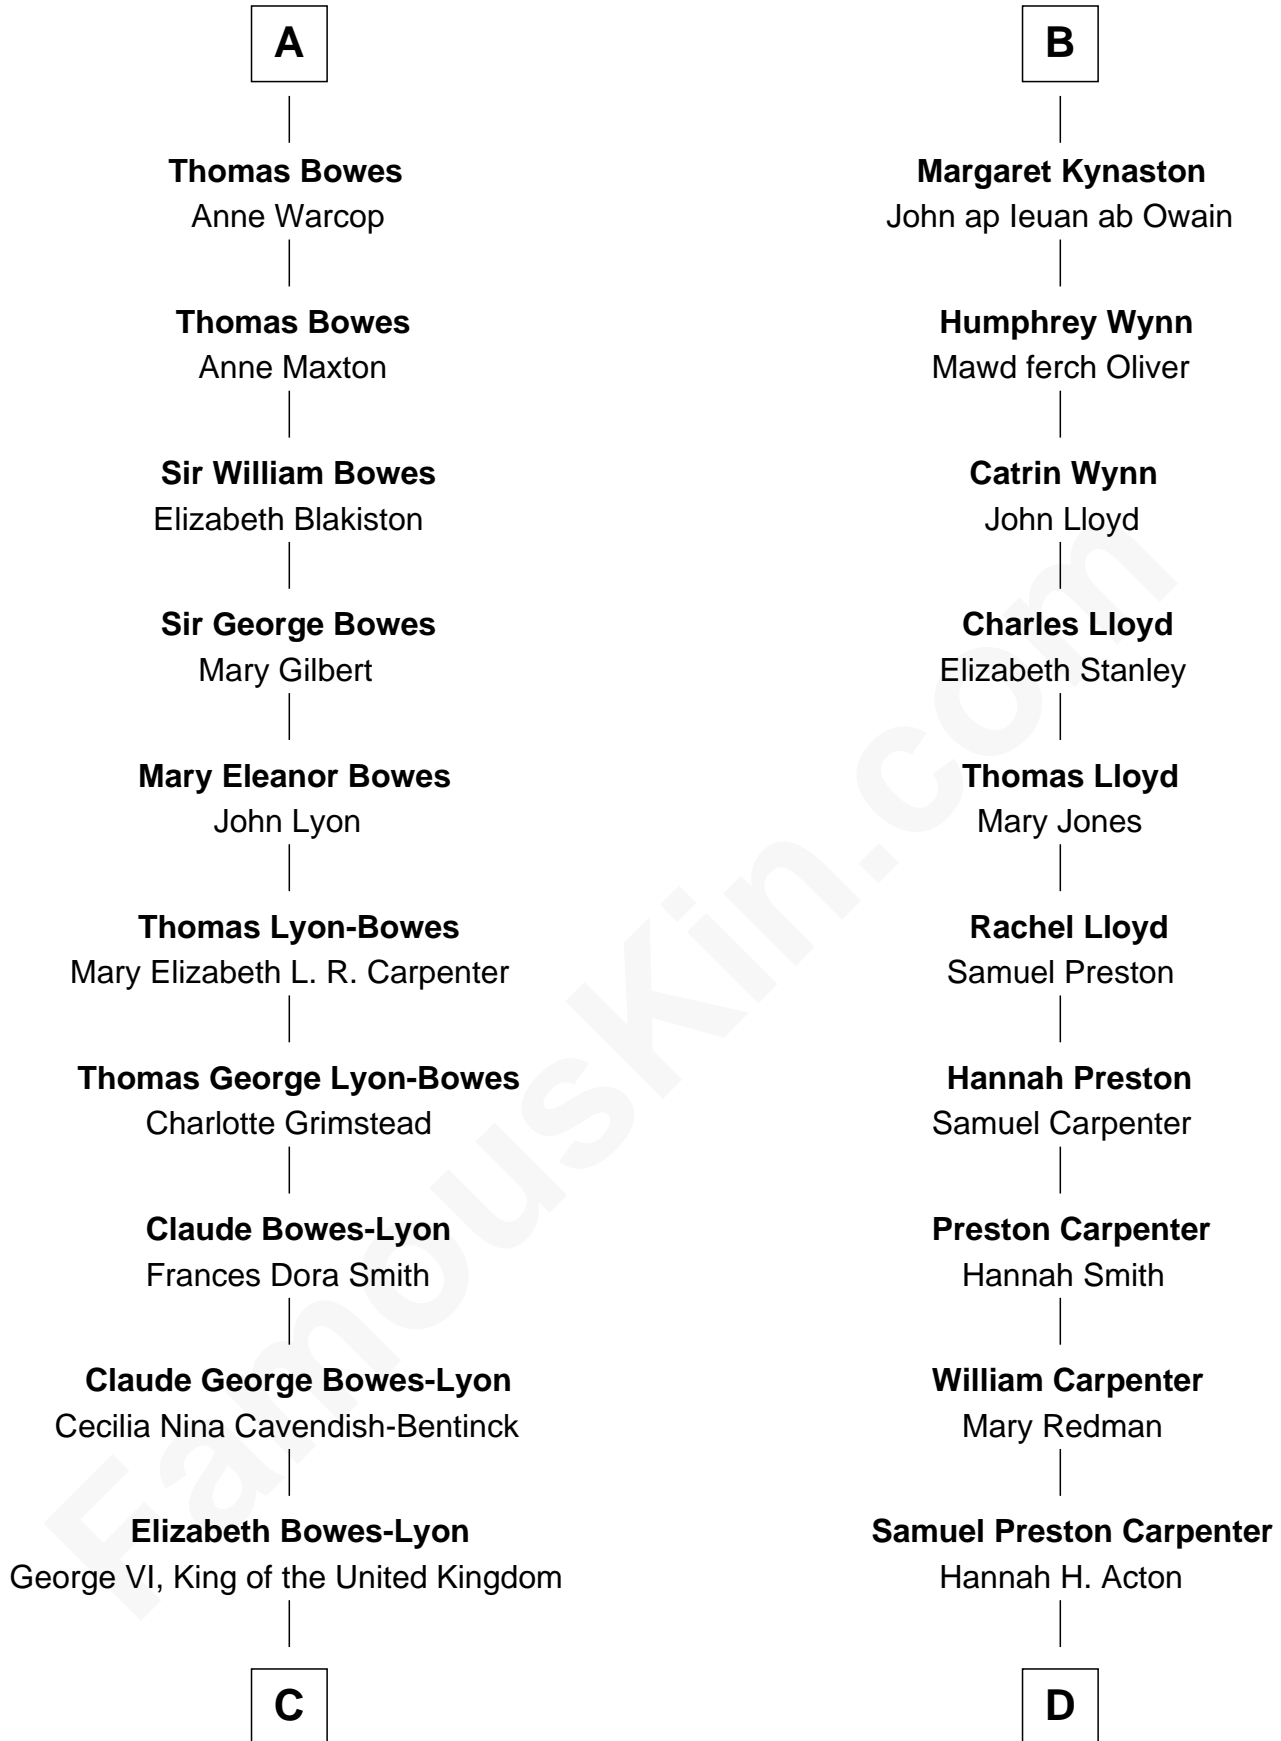

FamousKin.com Relationship Chart of

Prince William

Prince of Wales

19th cousin 2 times removed of

Christopher Reeve

Movie Actor

Edmund Fitzalan

Alice de Warenne

C

Elizabeth II, Queen of the United Kingdom

Prince Philip of Edinburgh

Charles III, King of the United Kingdom

Princess Diana Frances Spencer

Prince William

Prince of Wales

D