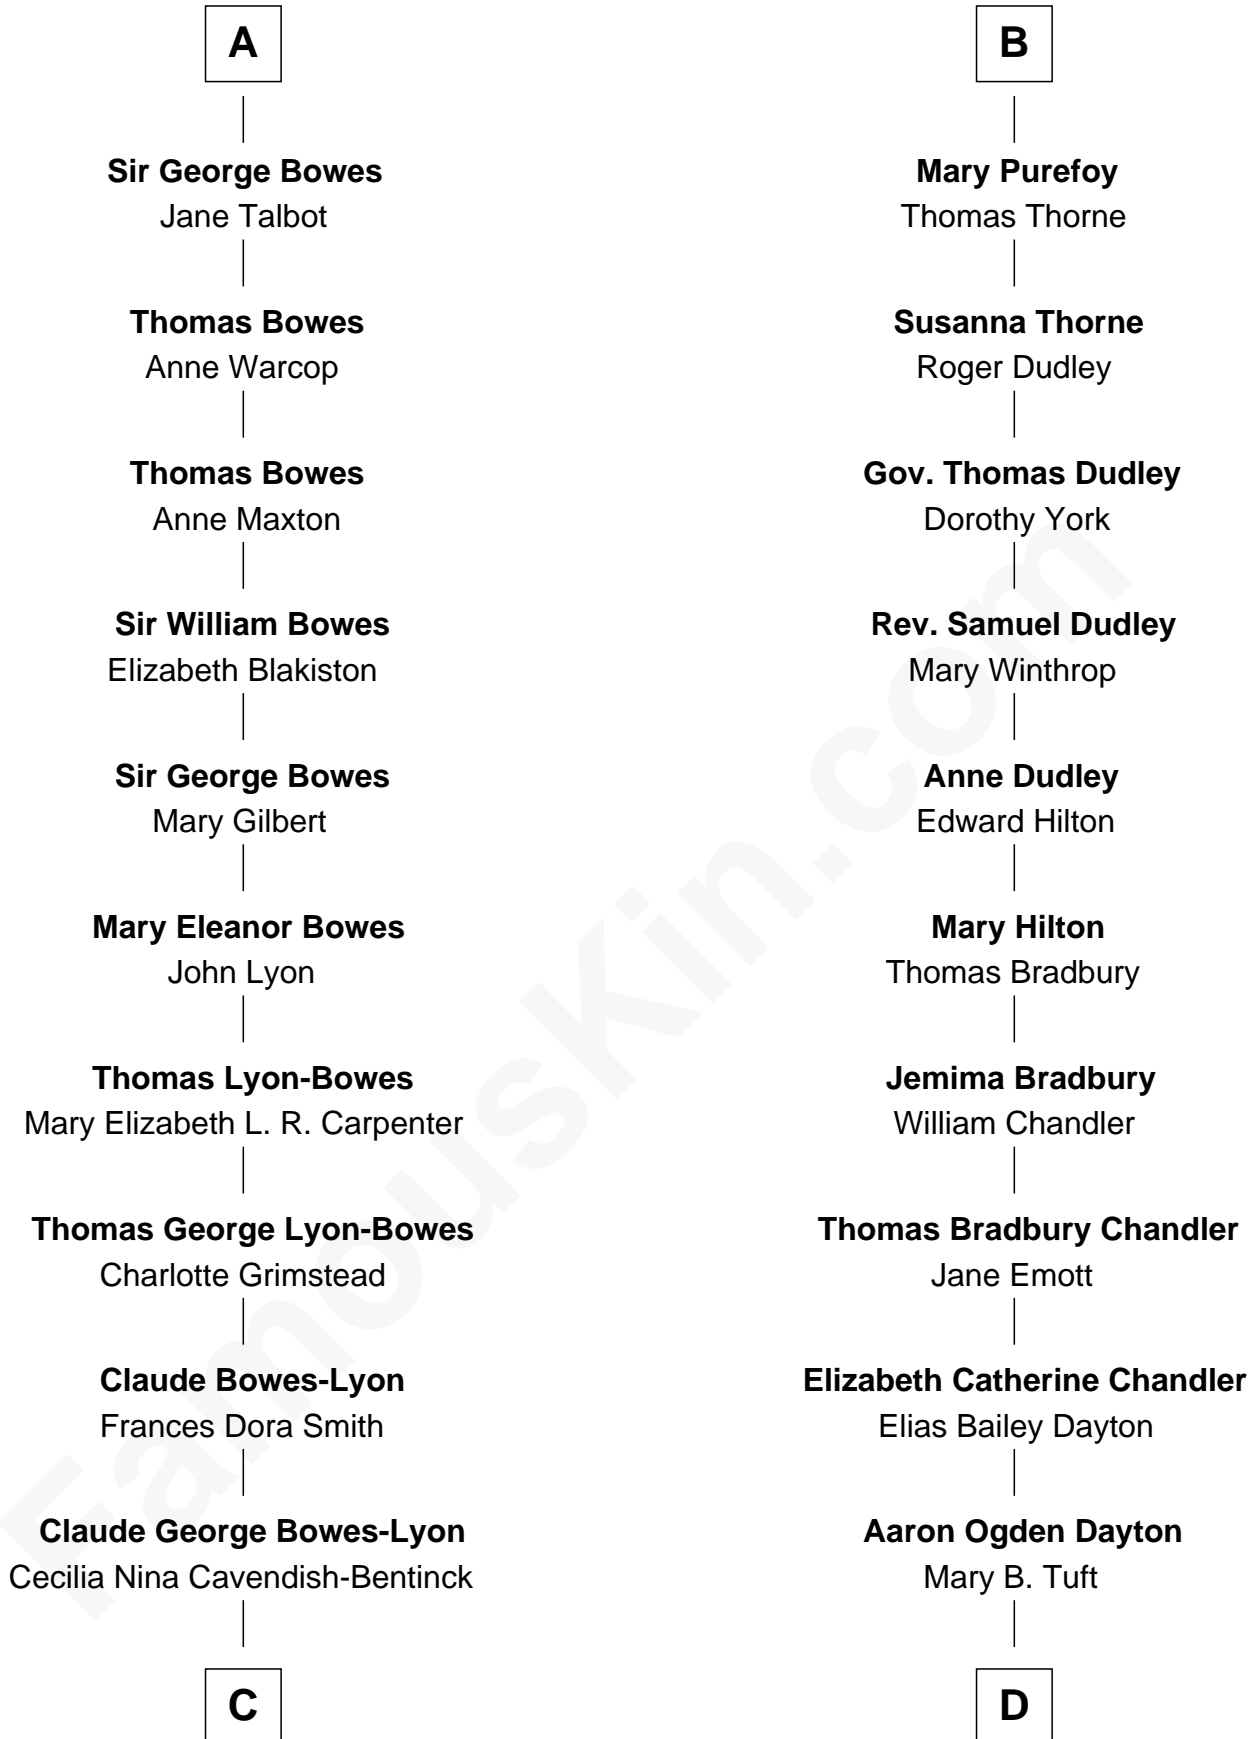

FamousKin.com Relationship Chart of

Prince William

Prince of Wales

20th cousin 1 time removed of

Christopher Reeve

Movie Actor

Sir John Marmion

Maud de Furnival

C

Elizabeth Bowes-Lyon

George VI, King of the United Kingdom

Elizabeth II, Queen of the United Kingdom

Prince Philip of Edinburgh

Charles III, King of the United Kingdom

Princess Diana Frances Spencer

Prince William