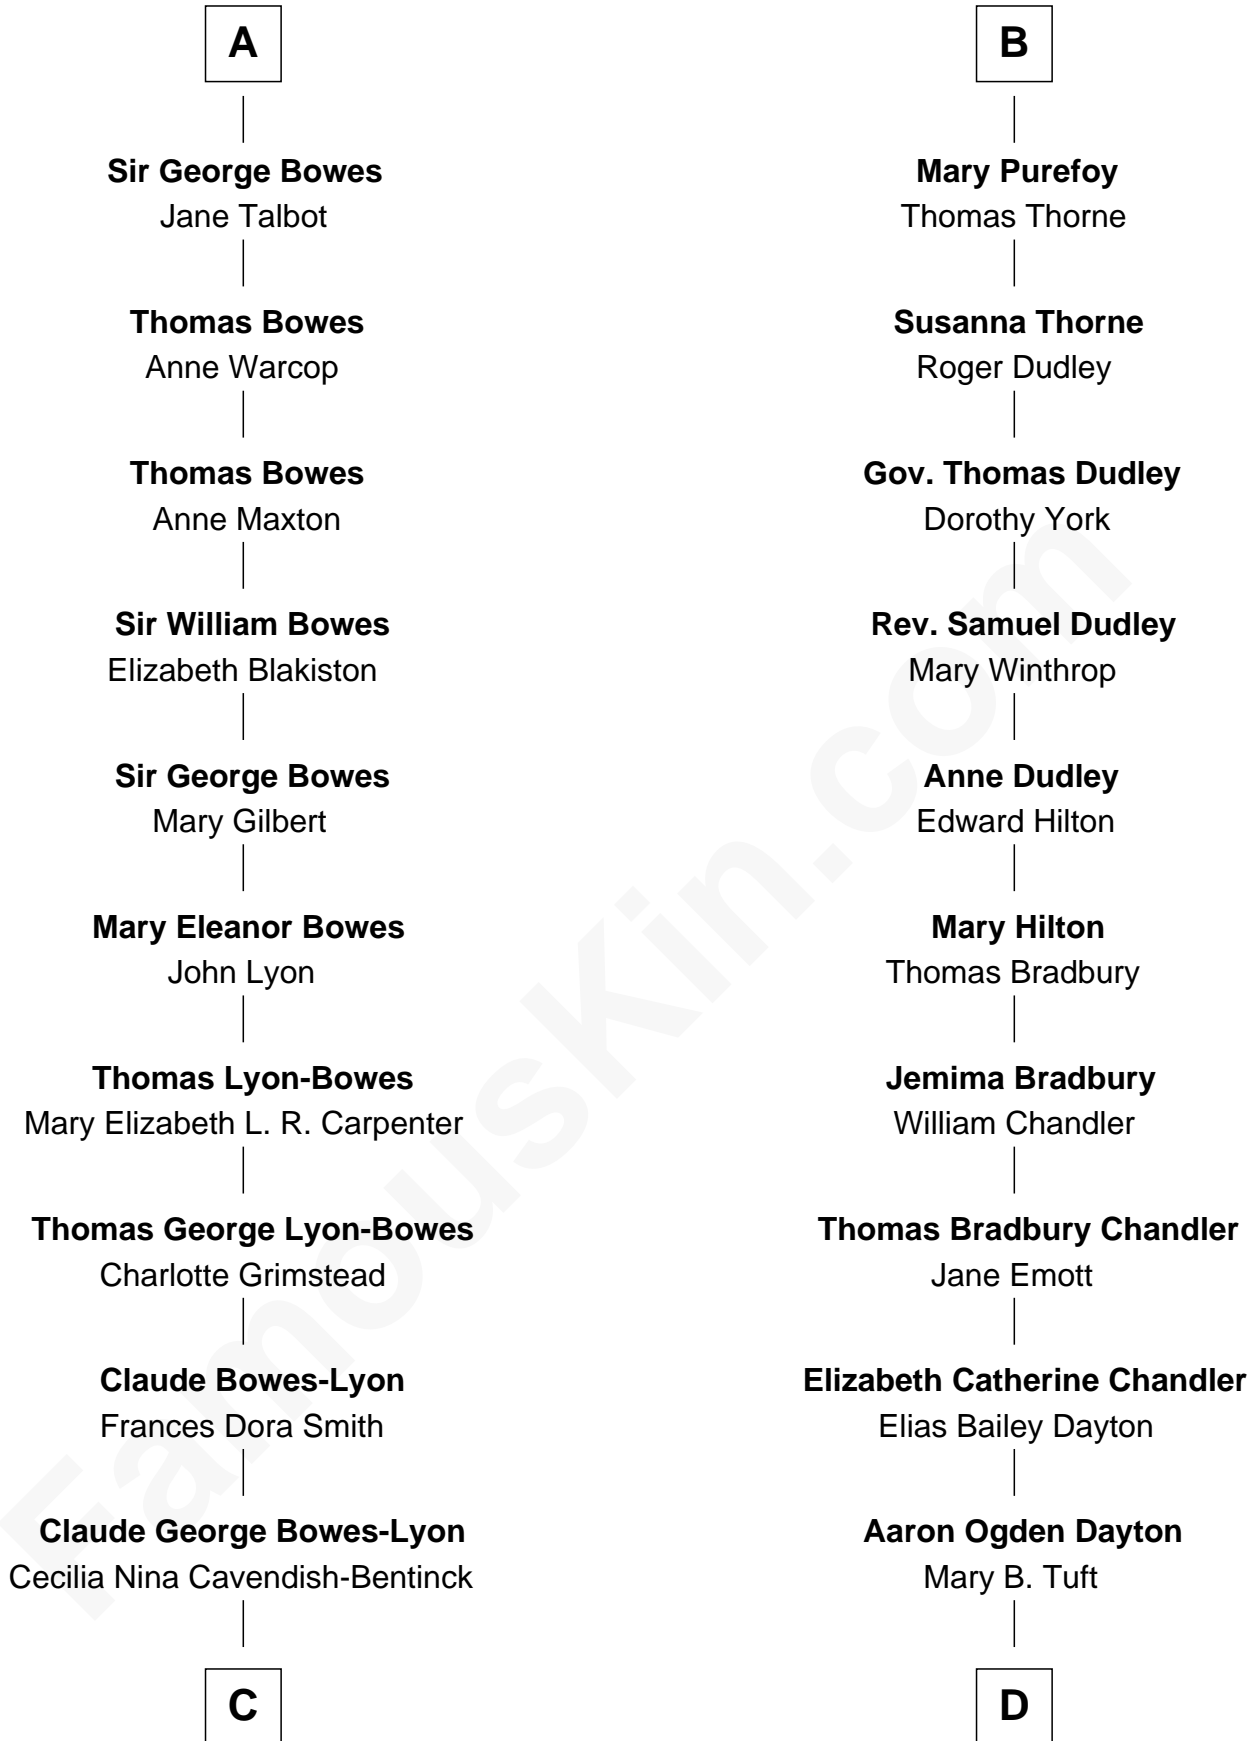

FamousKin.com Relationship Chart of

Prince William

Prince of Wales

20th cousin 1 time removed of

Christopher Reeve

Movie Actor

Sir John de Grey
Margaret de Oddingseles

C

Elizabeth Bowes-Lyon

George VI, King of the United Kingdom

Elizabeth II, Queen of the United Kingdom

Prince Philip of Edinburgh

Charles III, King of the United Kingdom

Princess Diana Frances Spencer

Prince William