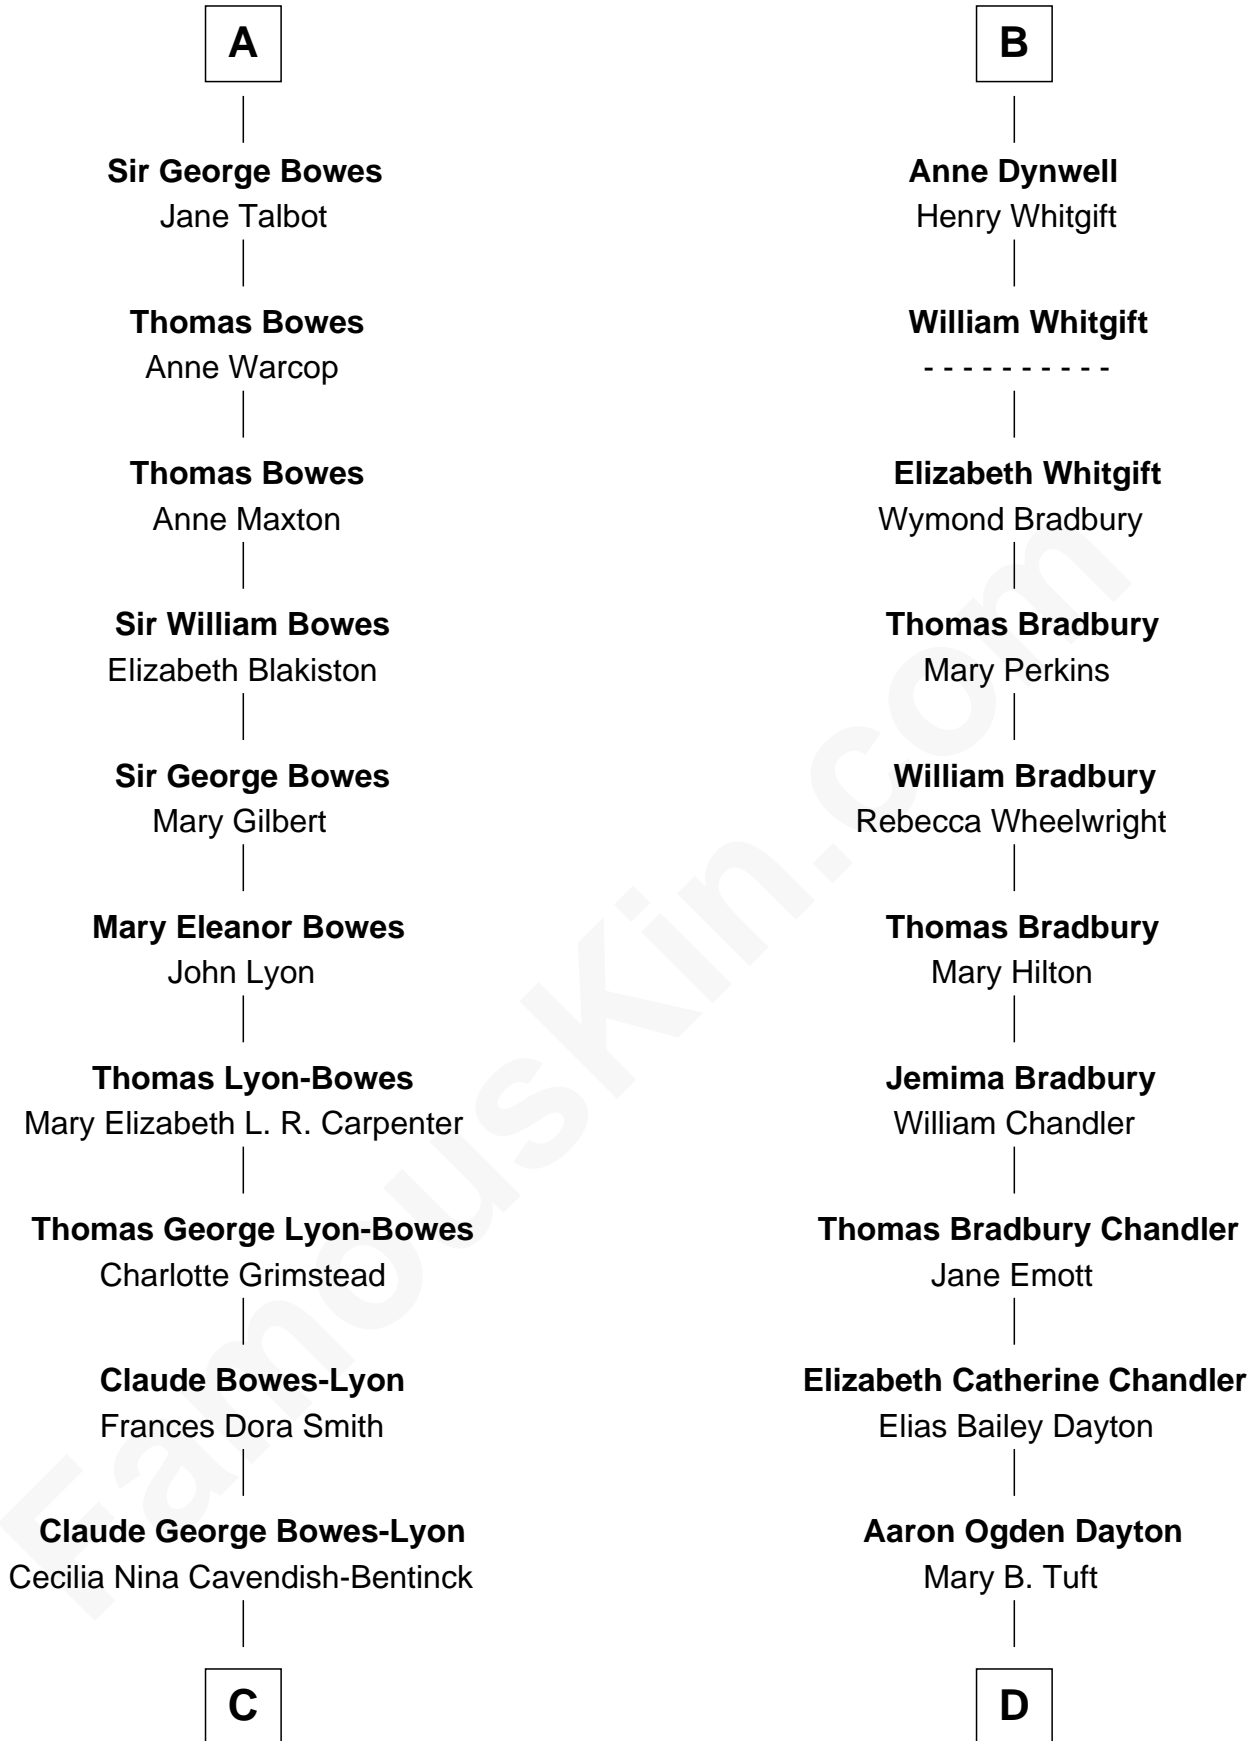

FamousKin.com Relationship Chart of

Prince William

Prince of Wales

20th cousin 1 time removed of

Christopher Reeve

Movie Actor

Sir Geoffrey le Scrope

Ivetta de Ros

C

Elizabeth Bowes-Lyon

George VI, King of the United Kingdom

Elizabeth II, Queen of the United Kingdom

Prince Philip of Edinburgh

Charles III, King of the United Kingdom

Princess Diana Frances Spencer

Prince William