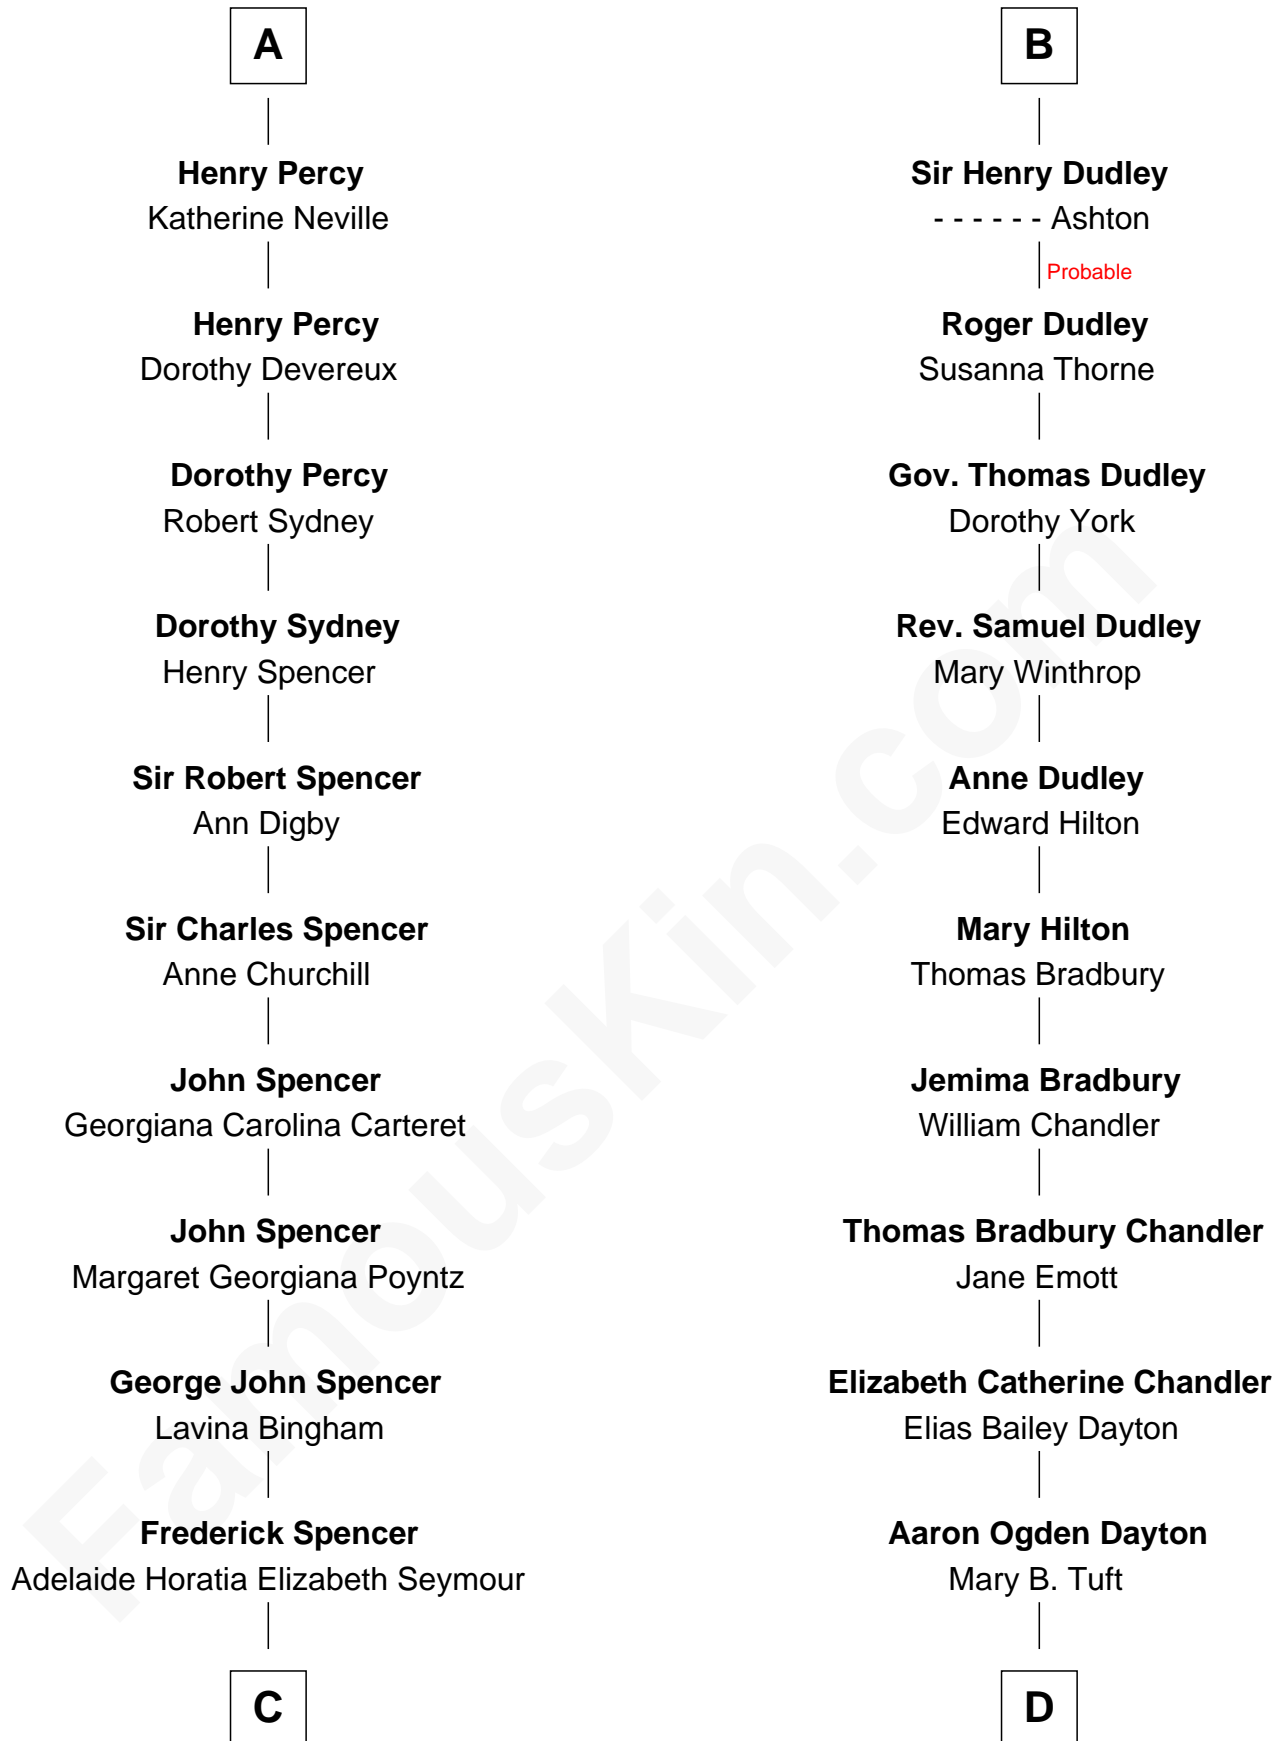

FamousKin.com Relationship Chart of

Prince William

Prince of Wales

21st cousin of

Christopher Reeve

Movie Actor

Edmund of Woodstock

Margaret Wake

C

Charles Robert Spencer

Margaret Baring

Albert Edward John Spencer

Cynthia Elinor Beatrix Hamilton

Edward John Spencer

Frances Ruth Burke Roche

Princess Diana Frances Spencer

Charles III, King of the United Kingdom

Prince William

Prince of Wales

D

Katherine Irving Dayton

Henry Baldwin

Margaretta Willis Baldwin

Augustus Henry Reeve