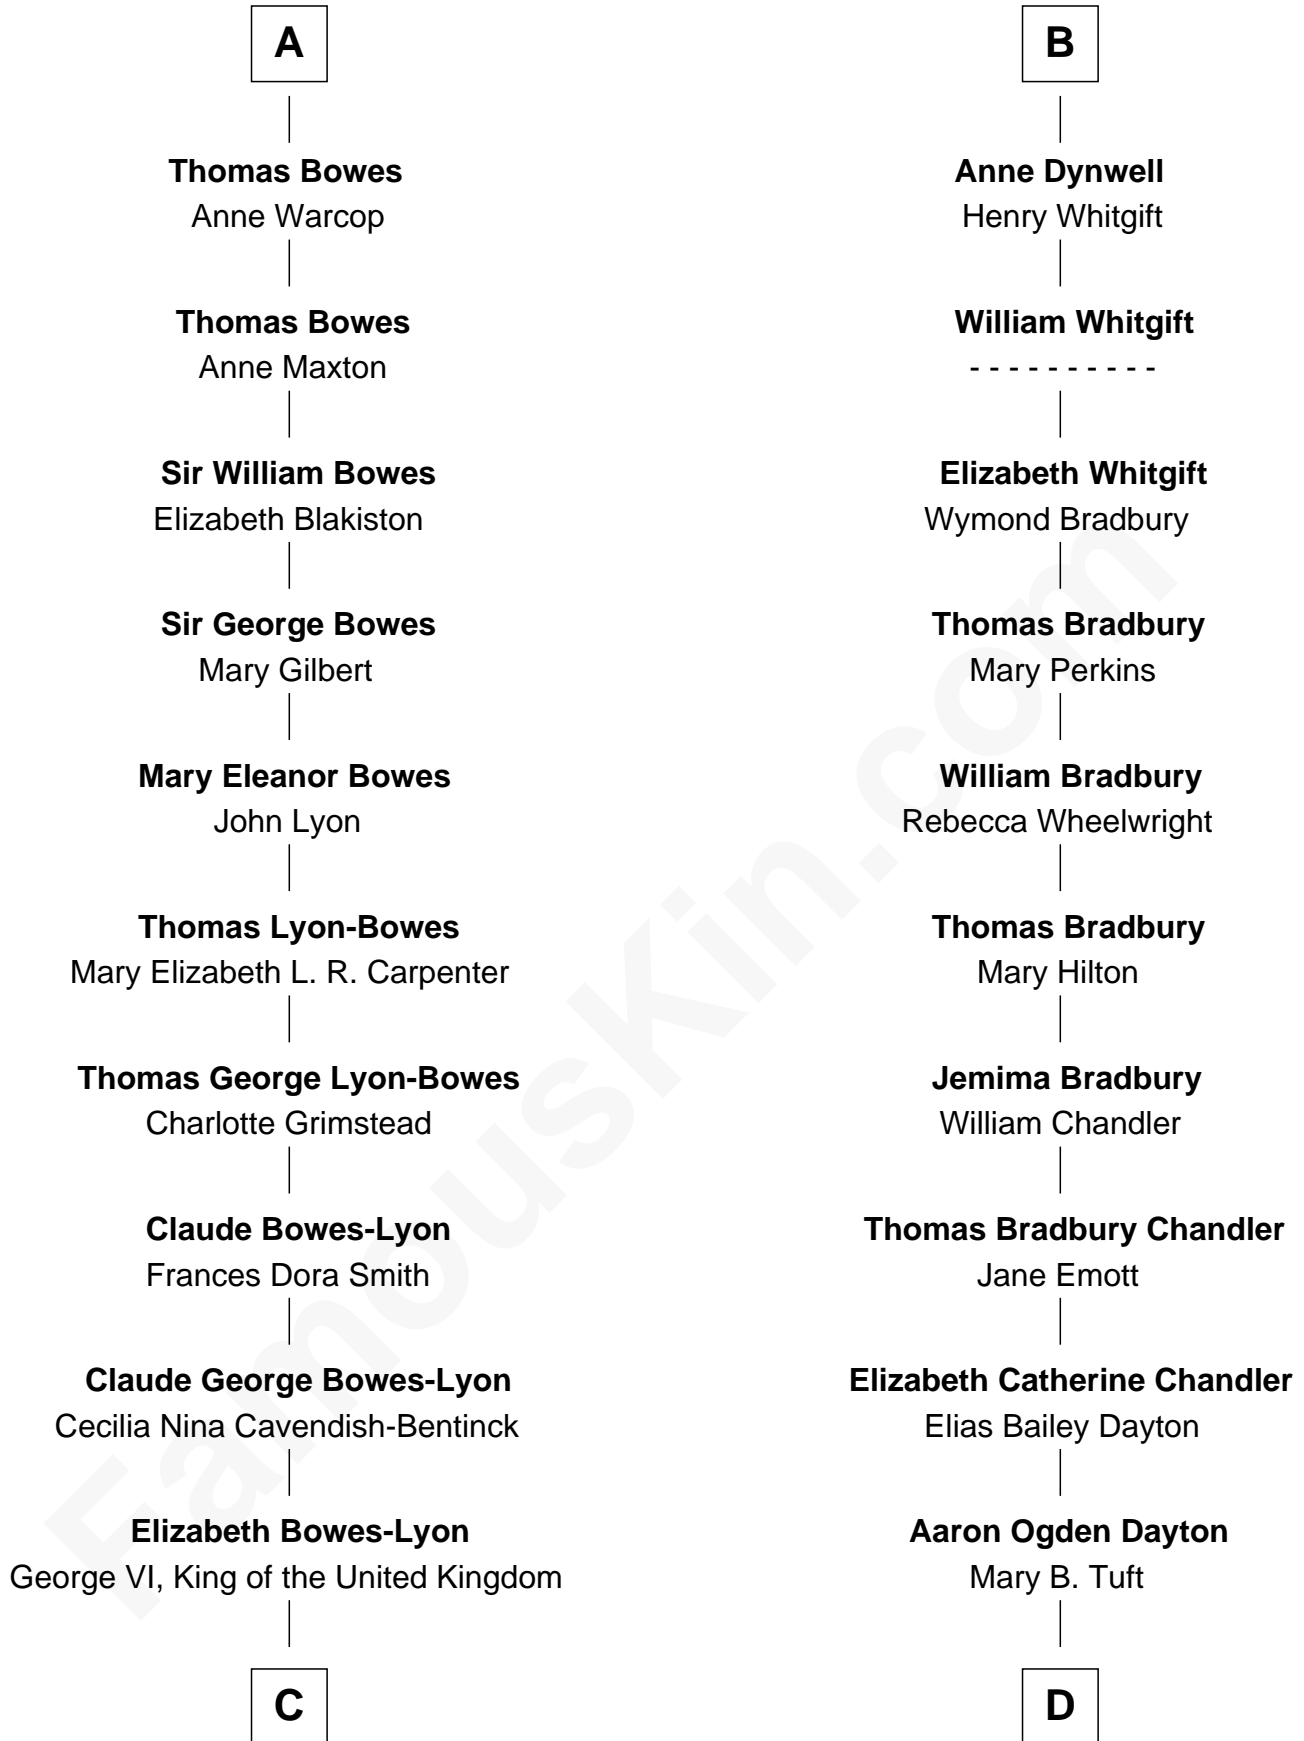

FamousKin.com Relationship Chart of

Prince William

Prince of Wales

19th cousin 2 times removed of

Christopher Reeve

Movie Actor

Sir Henry FitzHugh

Joan FitzHenry
Sir William de Greystoke

Sir Ralph de Greystoke
Katherine de Clifford

Joan de Greystoke
Sir William Bowes

Sir William Bowes
Maud FitzHugh

Sir Ralph Bowes
Margery Conyers

Richard Bowes
Elizabeth Aske

Sir George Bowes
Jane Talbot

A

Joan FitzHenry
Sir William de Greystoke

Sir Ralph de Greystoke
Katherine de Clifford

Maud de Greystoke
Eudo de Welles

Sir Lionel de Welles
Joan de Waterton

Margaret de Welles
Sir Thomas Dymoke

Jane Dymoke
John Fulnetby

Katherine Fulnetby
William Dynwell

B

C

Elizabeth II, Queen of the United Kingdom

Prince Philip of Edinburgh

Charles III, King of the United Kingdom

Princess Diana Frances Spencer

Prince William

Prince of Wales