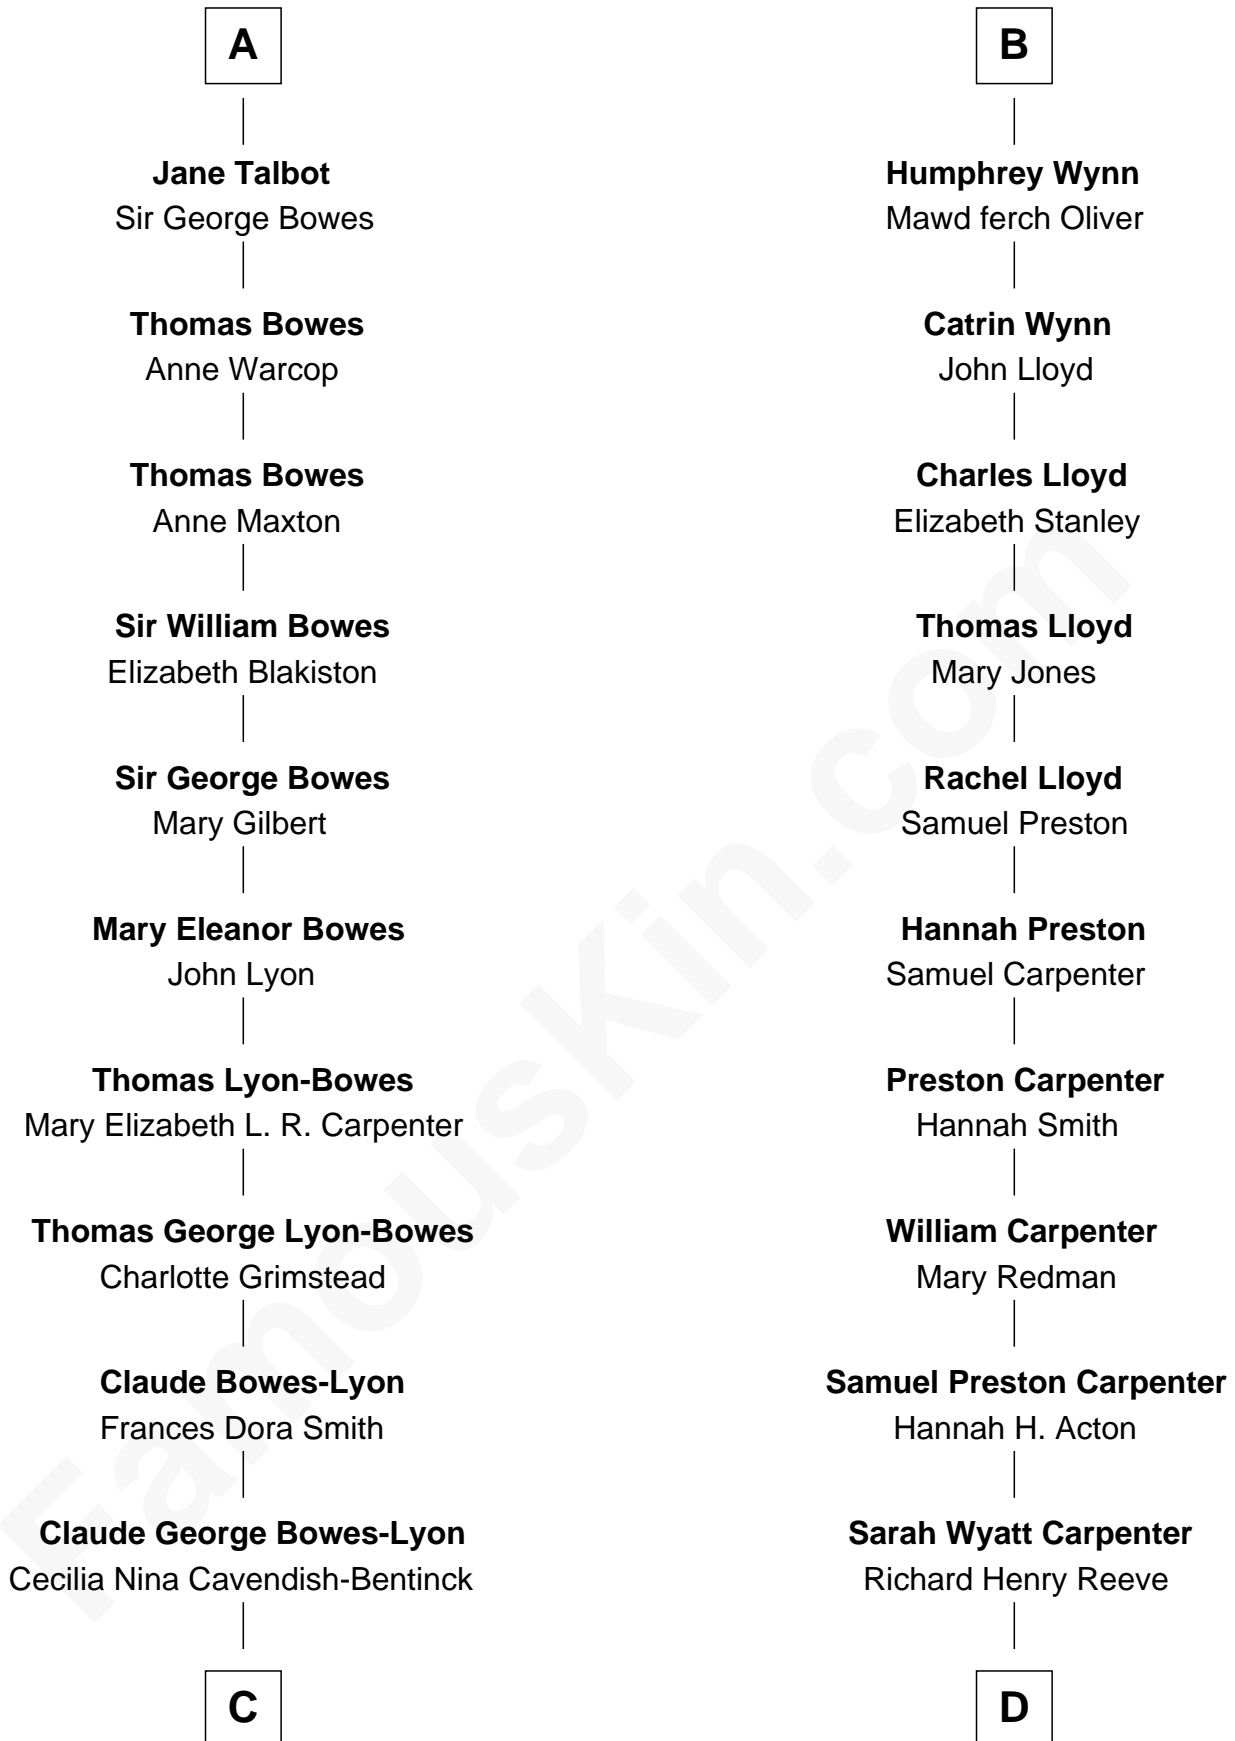

FamousKin.com Relationship Chart of

Prince William

Prince of Wales

20th cousin of

Christopher Reeve

Movie Actor

Sir William de Bohun
Elizabeth de Badlesmere

C

Elizabeth Bowes-Lyon

George VI, King of the United Kingdom

Elizabeth II, Queen of the United Kingdom

Prince Philip of Edinburgh

Charles III, King of the United Kingdom

Princess Diana Frances Spencer

Prince William