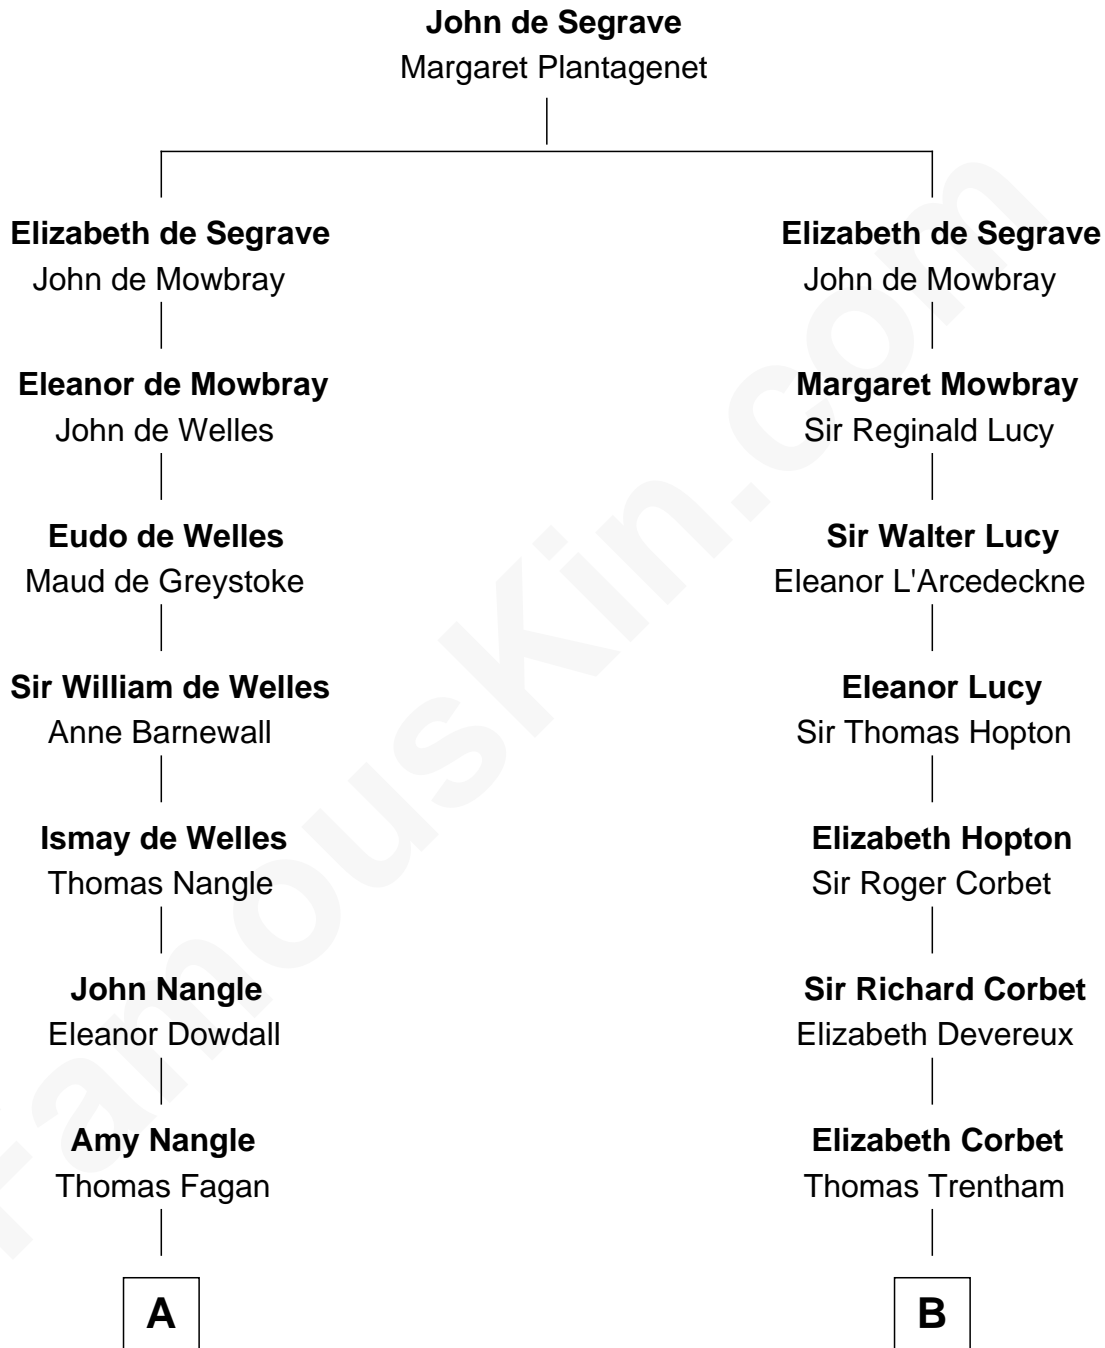

FamousKin.com Relationship Chart of

Prince William

Prince of Wales

20th cousin 1 time removed of

Christopher Reeve

Movie Actor

C

Elizabeth Bowes-Lyon

George VI, King of the United Kingdom

Elizabeth II, Queen of the United Kingdom

Prince Philip of Edinburgh

Charles III, King of the United Kingdom

Princess Diana Frances Spencer

Prince William

Prince of Wales