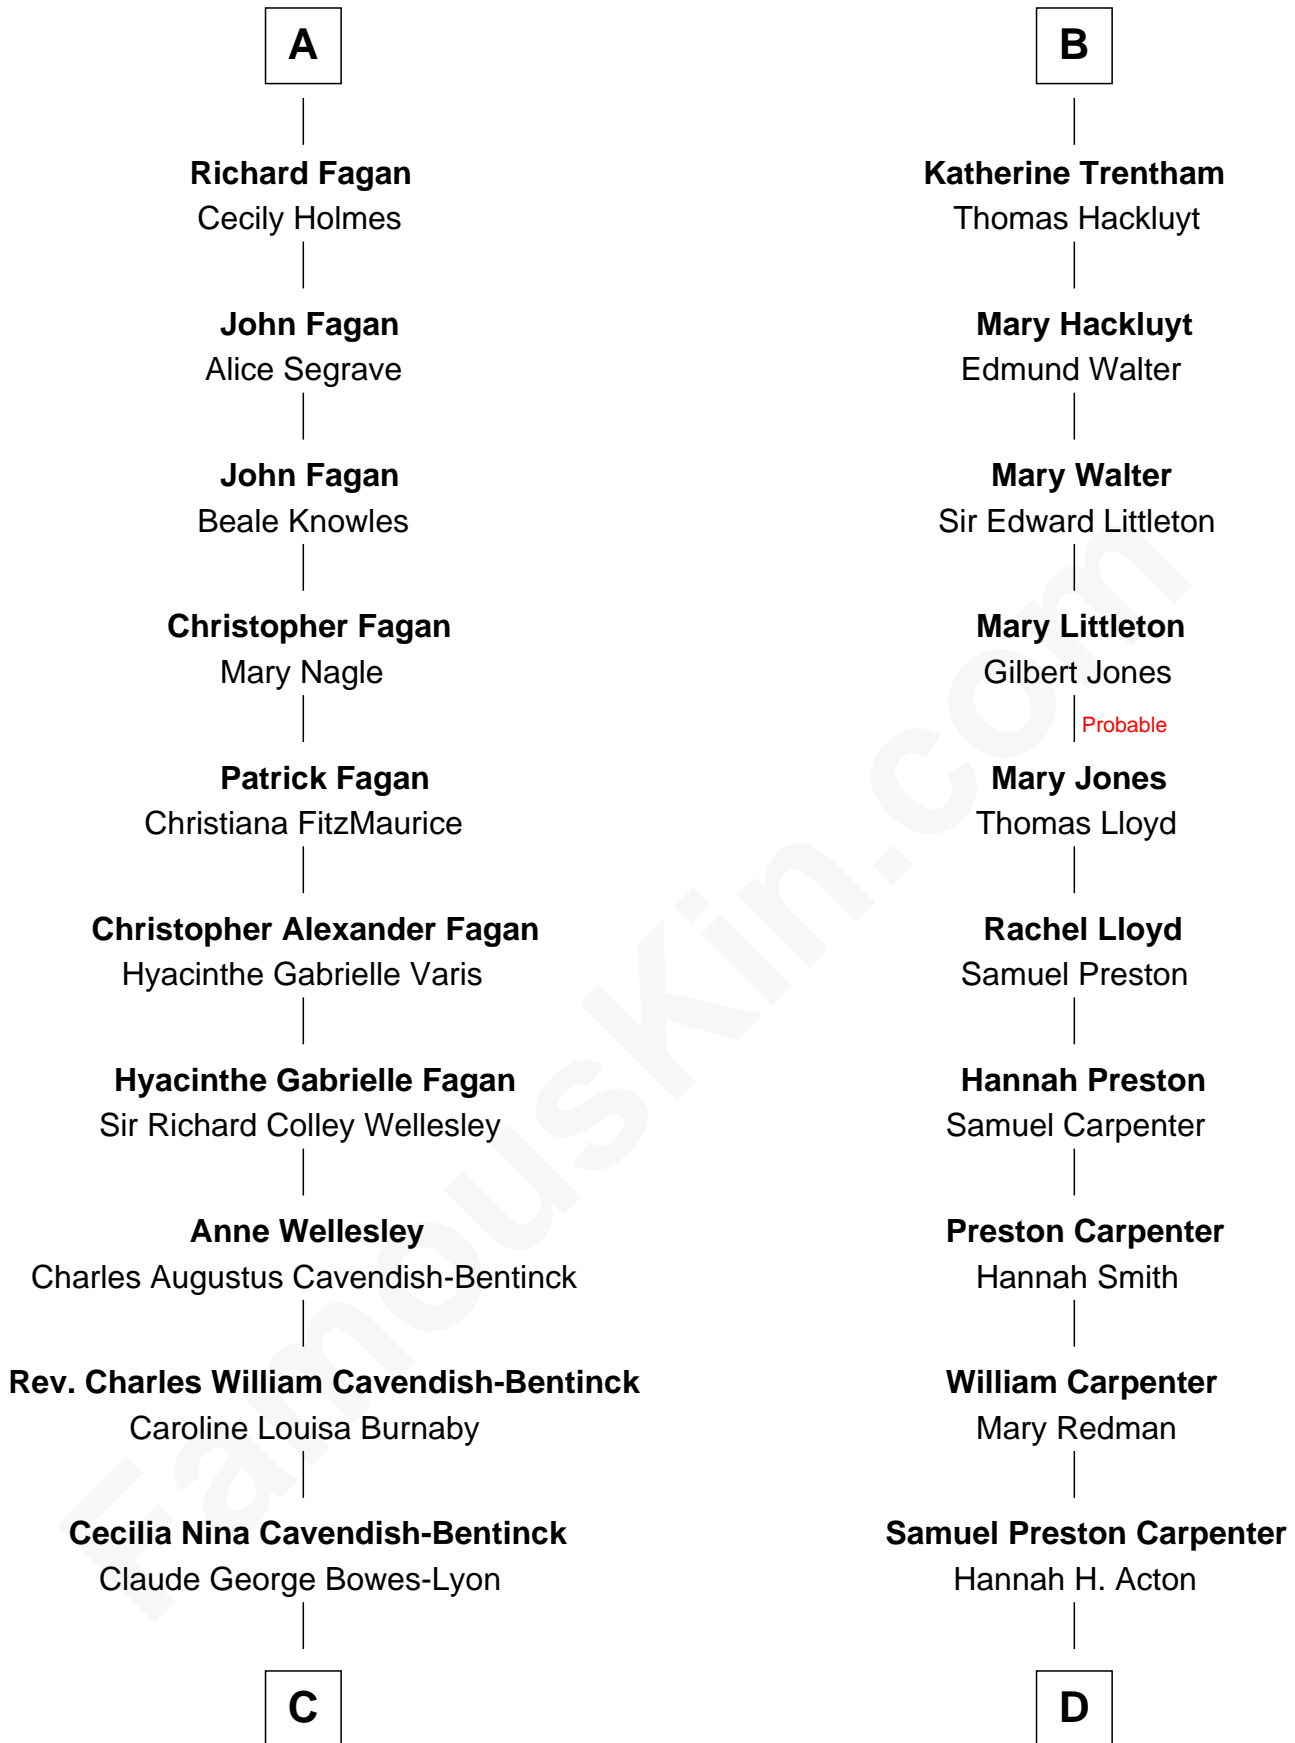

FamousKin.com Relationship Chart of

Prince William

Prince of Wales

20th cousin 1 time removed of

Christopher Reeve

Movie Actor

C

Elizabeth Bowes-Lyon

George VI, King of the United Kingdom

Elizabeth II, Queen of the United Kingdom

Prince Philip of Edinburgh

Charles III, King of the United Kingdom

Princess Diana Frances Spencer

Prince William

Prince of Wales