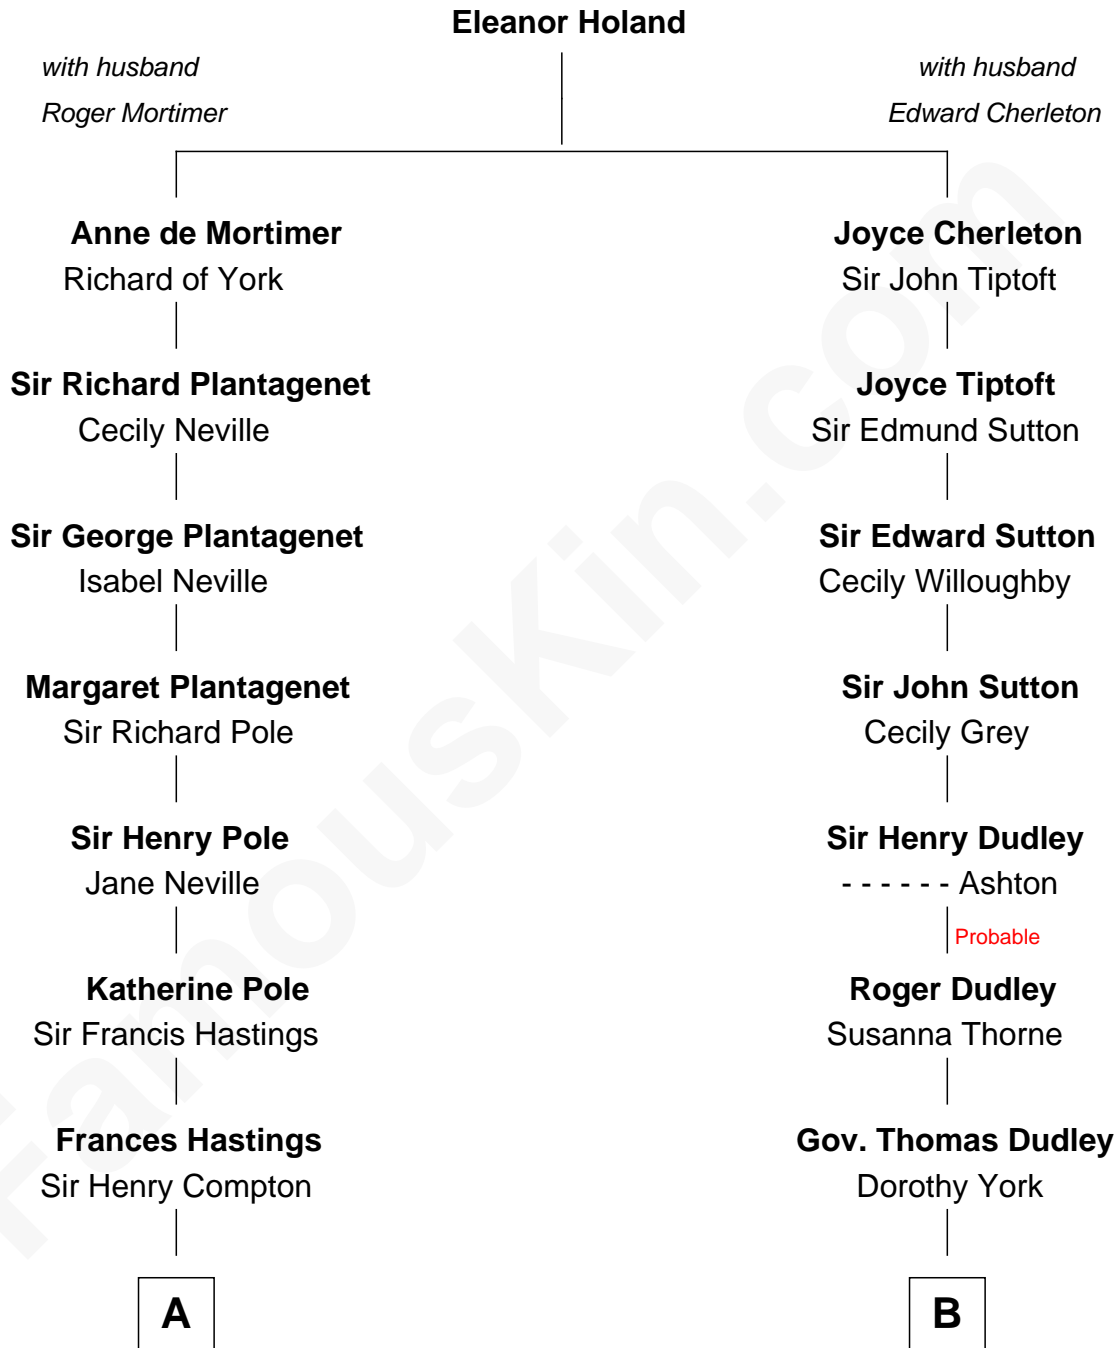

FamousKin.com

Relationship Chart of

Prince William

Prince of Wales

14th cousin 5 times removed of

Colonel Robert Gould Shaw

U.S. Civil War leader of film "Glory" fame

C

—
Edward John Spencer
Frances Ruth Burke Roche

—
Princess Diana Frances Spencer
Charles III, King of the United Kingdom

—
Prince William
Prince of Wales

FamousKin.com