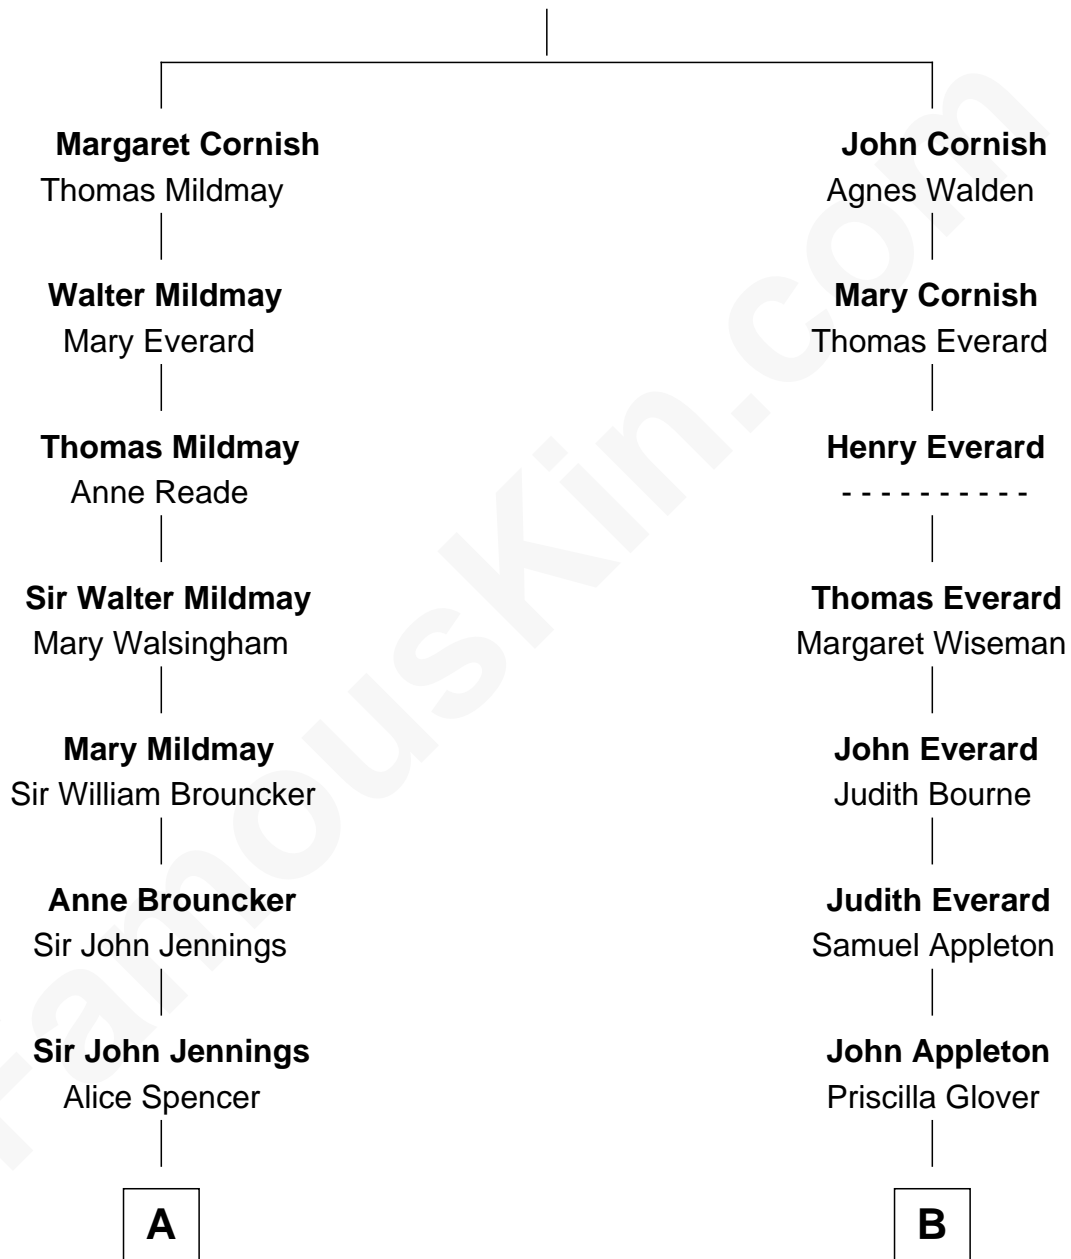

## Relationship Chart of

### Prince William

*Prince of Wales*

12th cousin 6 times removed of

### Colonel Robert Gould Shaw

*U.S. Civil War leader of film "Glory" fame*

John Cornish

-----

**A**

**Richard Jennings**  
Frances Thornhurst

**Sarah Jennings**  
John Churchill

**Anne Churchill**  
Sir Charles Spencer

**John Spencer**  
Georgiana Carolina Carteret

**John Spencer**  
Margaret Georgiana Poyntz

**George John Spencer**  
Lavina Bingham

**Frederick Spencer**  
Adelaide Horatia Elizabeth Seymour

**Charles Robert Spencer**  
Margaret Baring