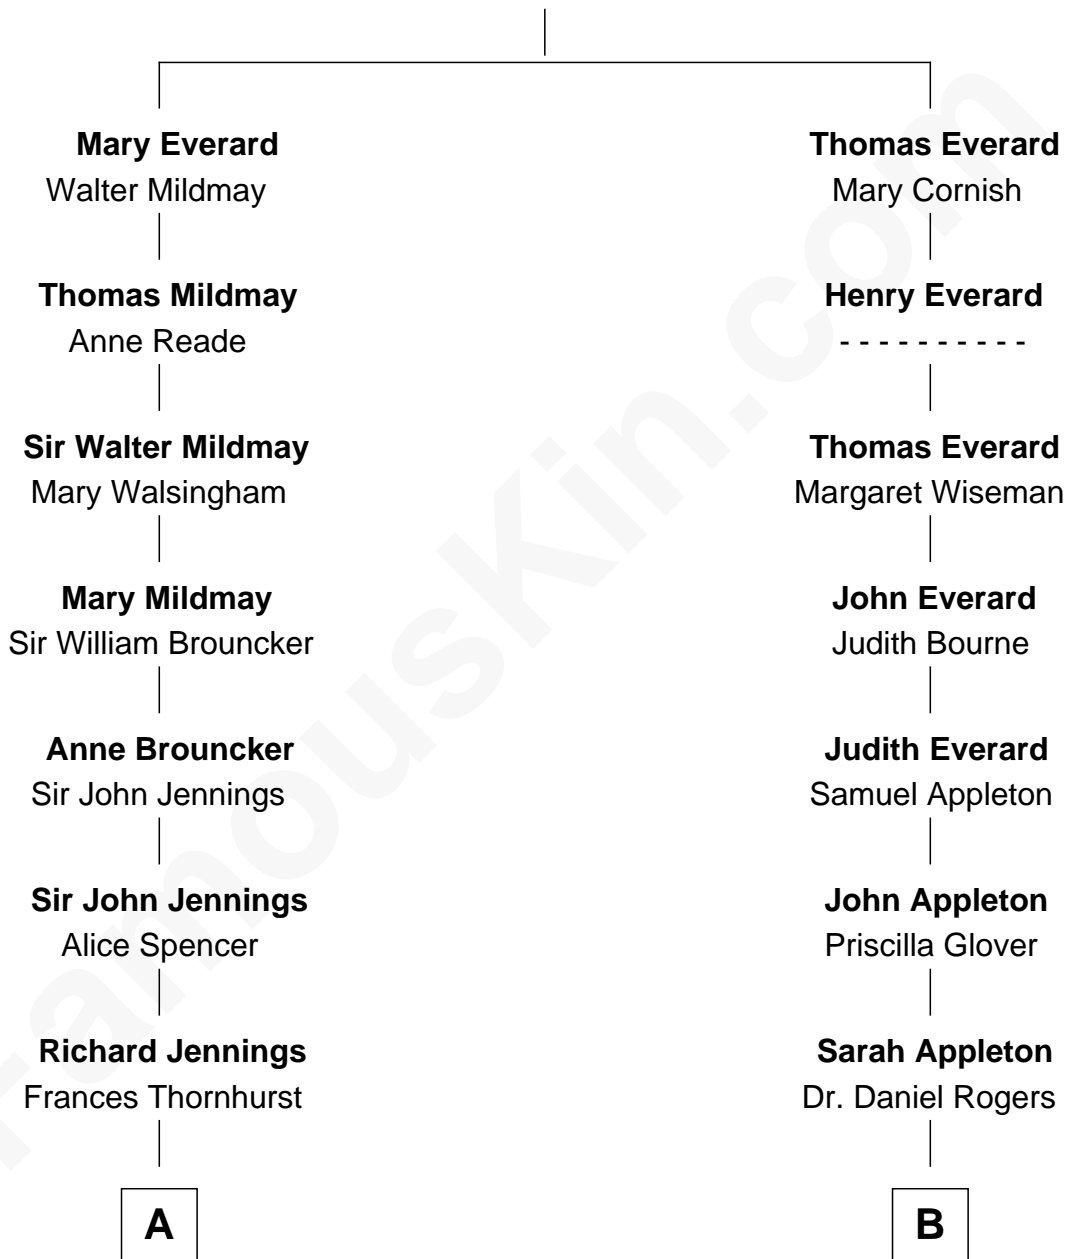

## Relationship Chart of

### Prince William

*Prince of Wales*

11th cousin 6 times removed of

**Colonel Robert Gould Shaw**  
*U.S. Civil War leader of film "Glory" fame*

**John Everard**

-----

**A**

**Sarah Jennings**

John Churchill

**Anne Churchill**

Sir Charles Spencer

**John Spencer**

Georgiana Carolina Carteret

**John Spencer**

Margaret Georgiana Poyntz

**George John Spencer**