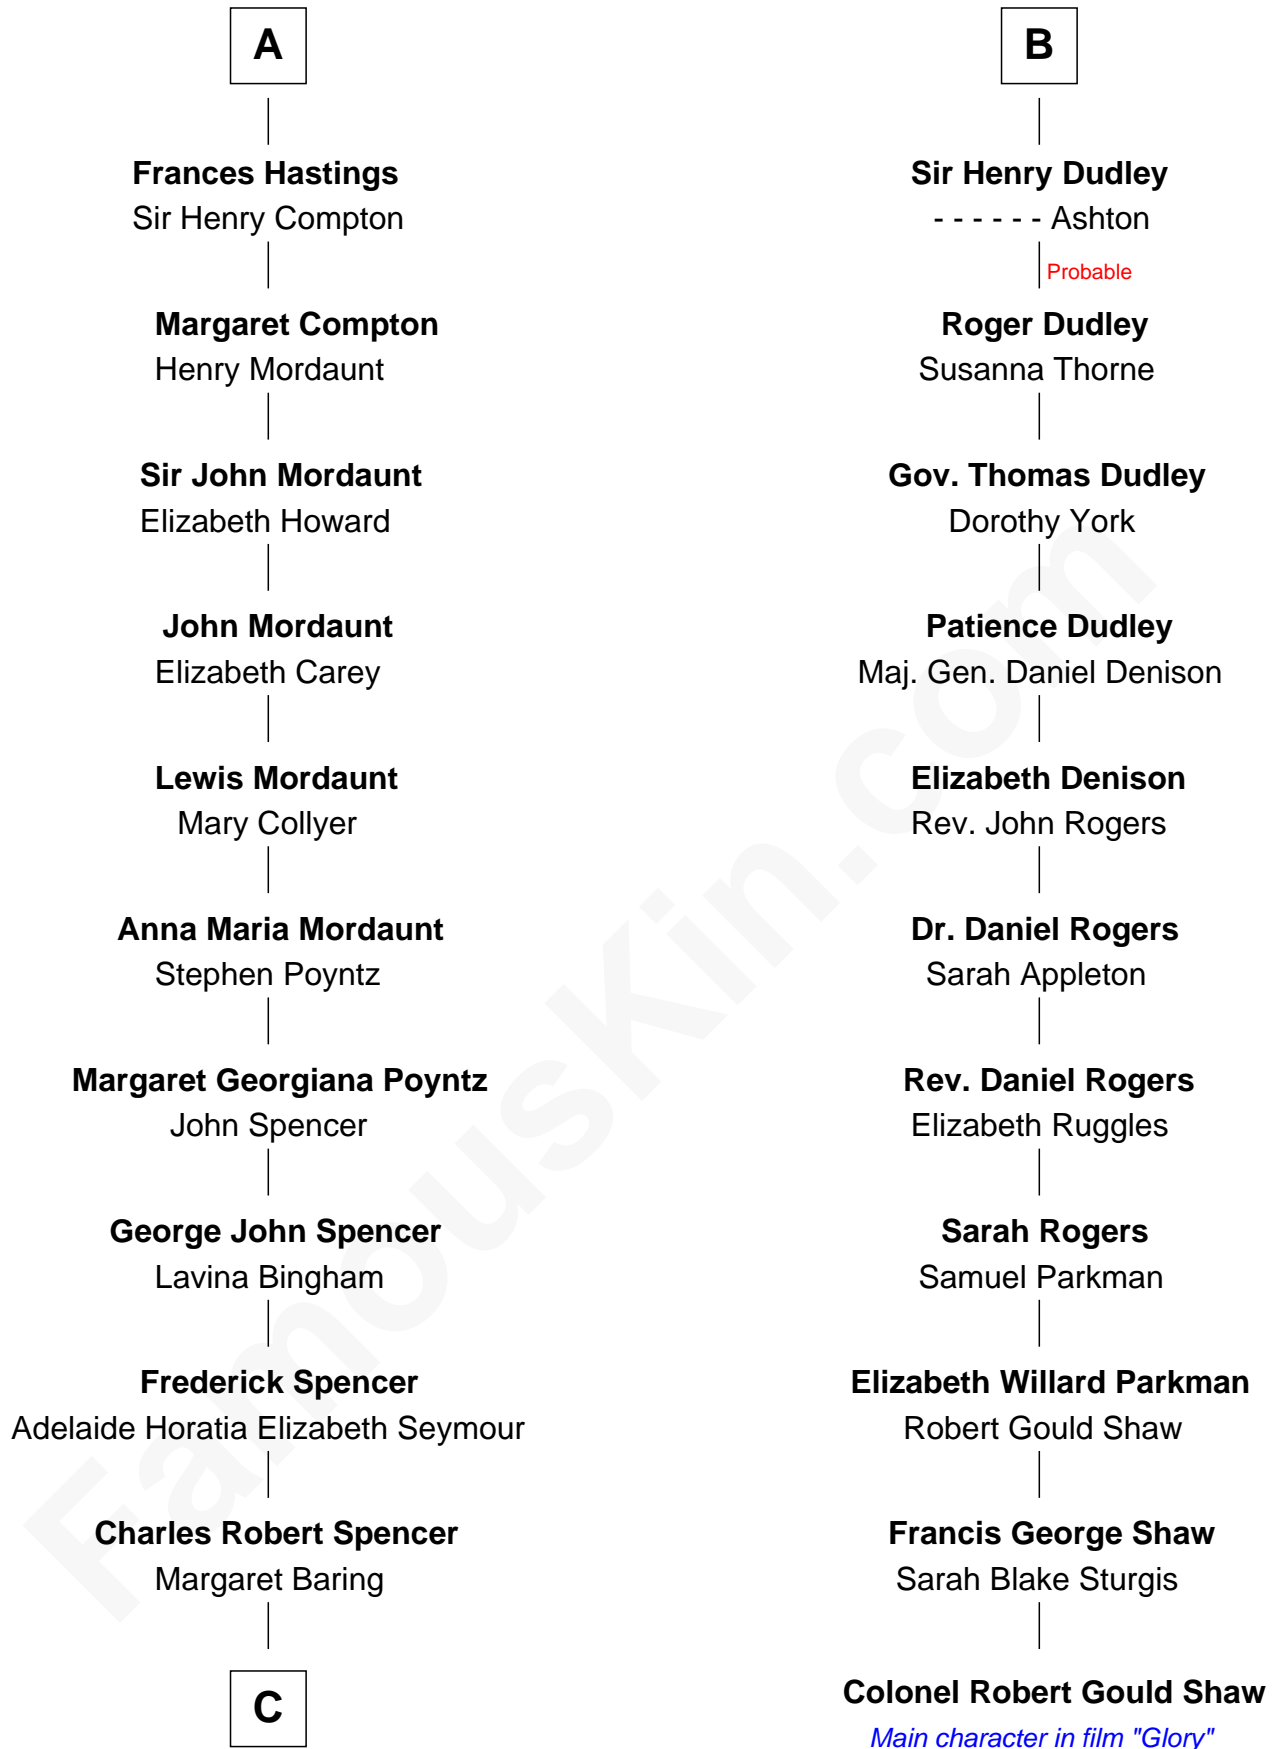

FamousKin.com

Relationship Chart of

Prince William

Prince of Wales

17th cousin 3 times removed of

Colonel Robert Gould Shaw

U.S. Civil War leader of film "Glory" fame

C

—
Albert Edward John Spencer

Cynthia Elinor Beatrix Hamilton

—
Edward John Spencer

Frances Ruth Burke Roche

—
Princess Diana Frances Spencer

Charles III, King of the United Kingdom

—
Prince William

Prince of Wales