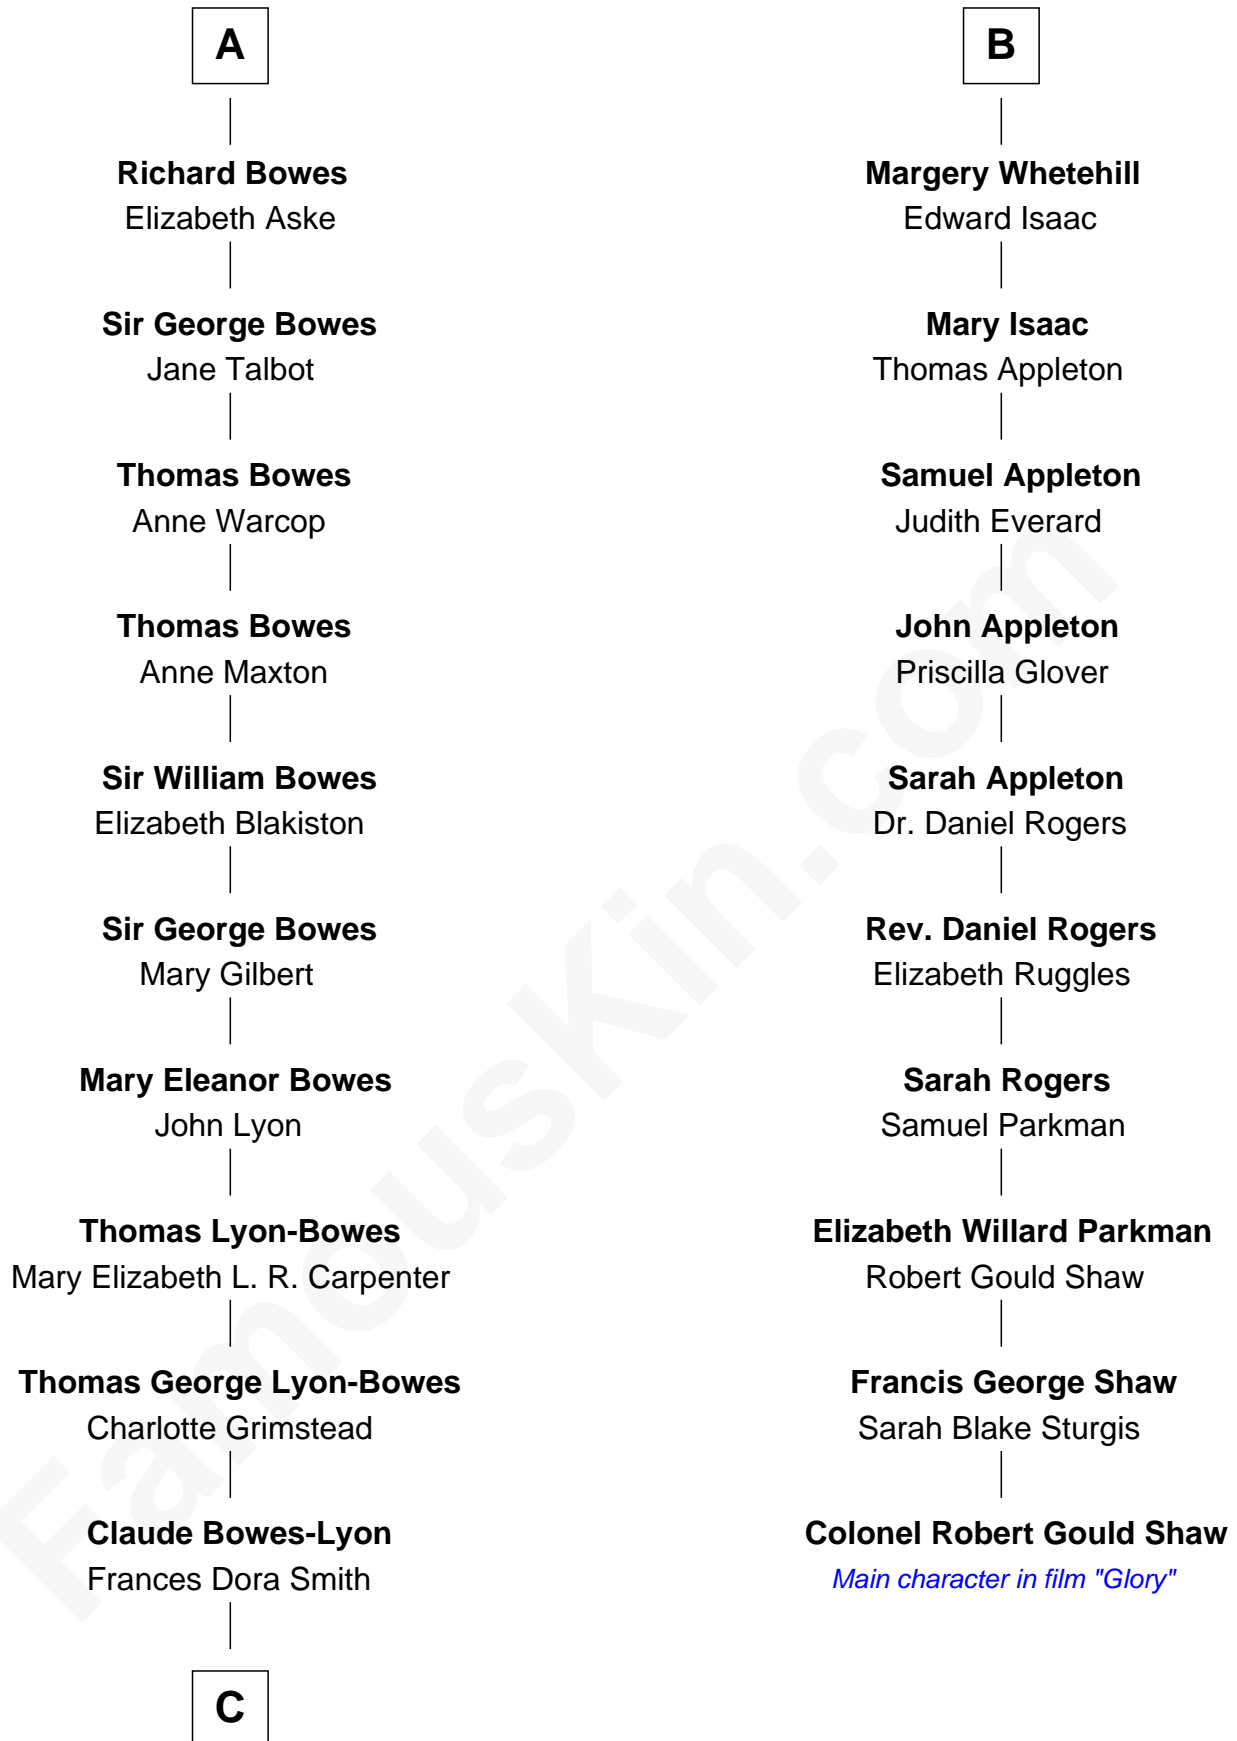

FamousKin.com
Relationship Chart of
Prince William
Prince of Wales

16th cousin 5 times removed of
Colonel Robert Gould Shaw
U.S. Civil War leader of film "Glory" fame

C

Claude George Bowes-Lyon
Cecilia Nina Cavendish-Bentinck

Elizabeth Bowes-Lyon
George VI, King of the United Kingdom

Elizabeth II, Queen of the United Kingdom
Prince Philip of Edinburgh

Charles III, King of the United Kingdom
Princess Diana Frances Spencer

Prince William
Prince of Wales