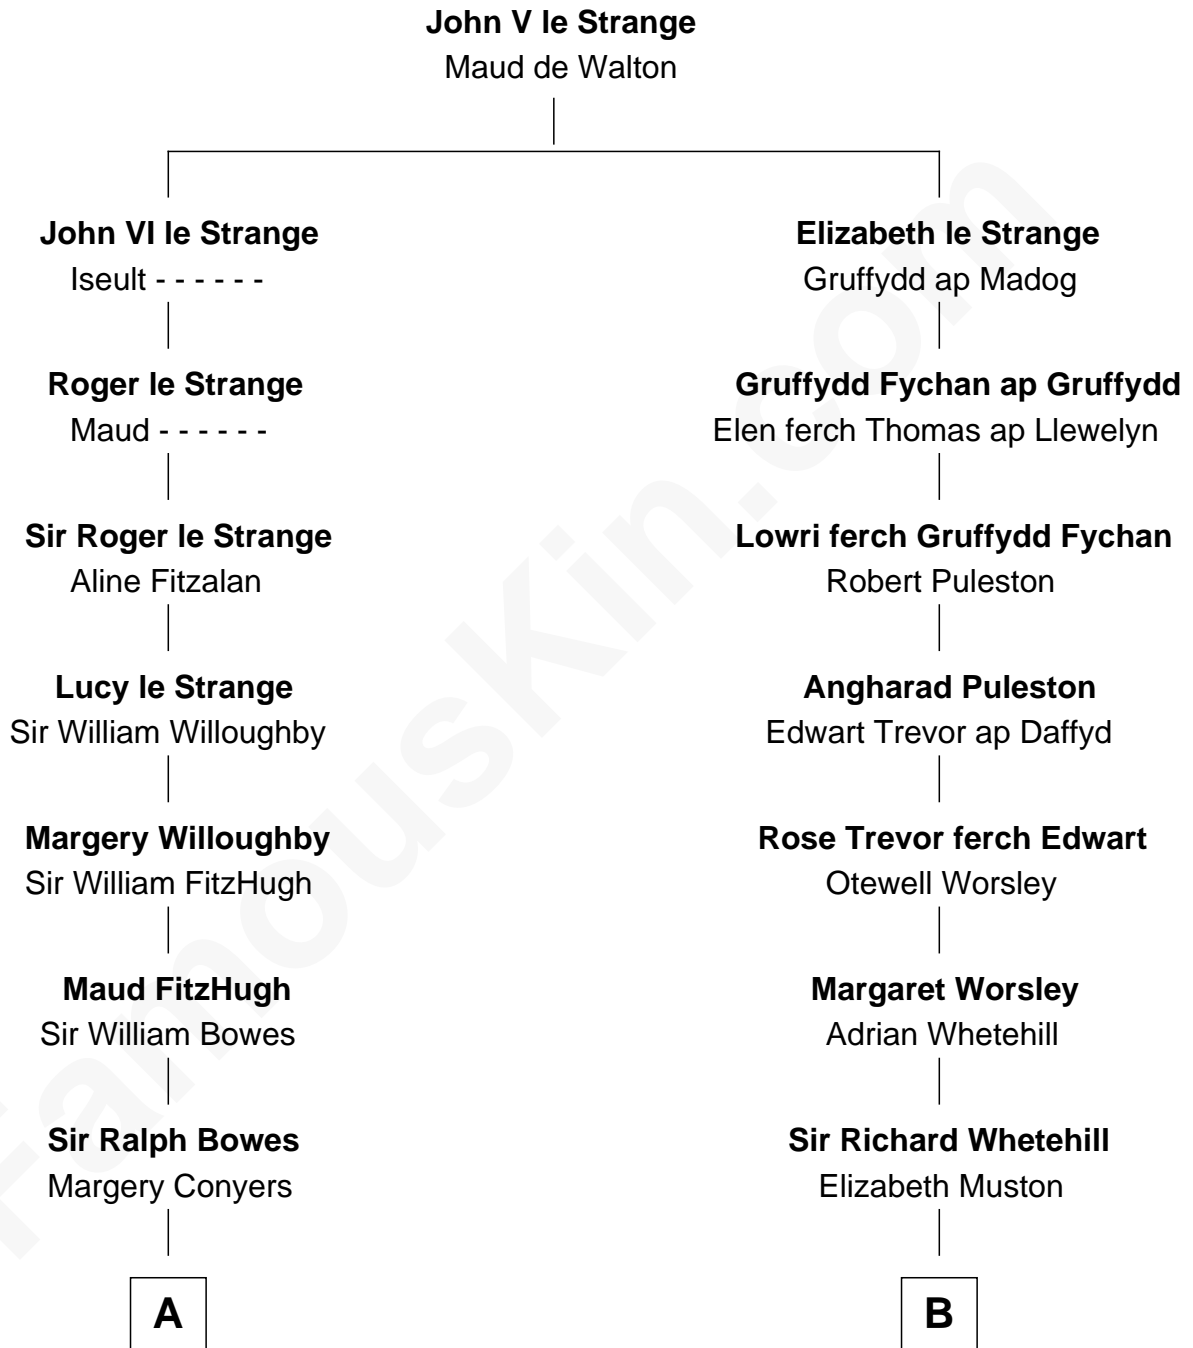

FamousKin.com
Relationship Chart of
Prince William
Prince of Wales

16th cousin 5 times removed of
Colonel Robert Gould Shaw
U.S. Civil War leader of film "Glory" fame

C

Claude George Bowes-Lyon
Cecilia Nina Cavendish-Bentinck

Elizabeth Bowes-Lyon
George VI, King of the United Kingdom

Elizabeth II, Queen of the United Kingdom
Prince Philip of Edinburgh

Charles III, King of the United Kingdom
Princess Diana Frances Spencer

Prince William
Prince of Wales