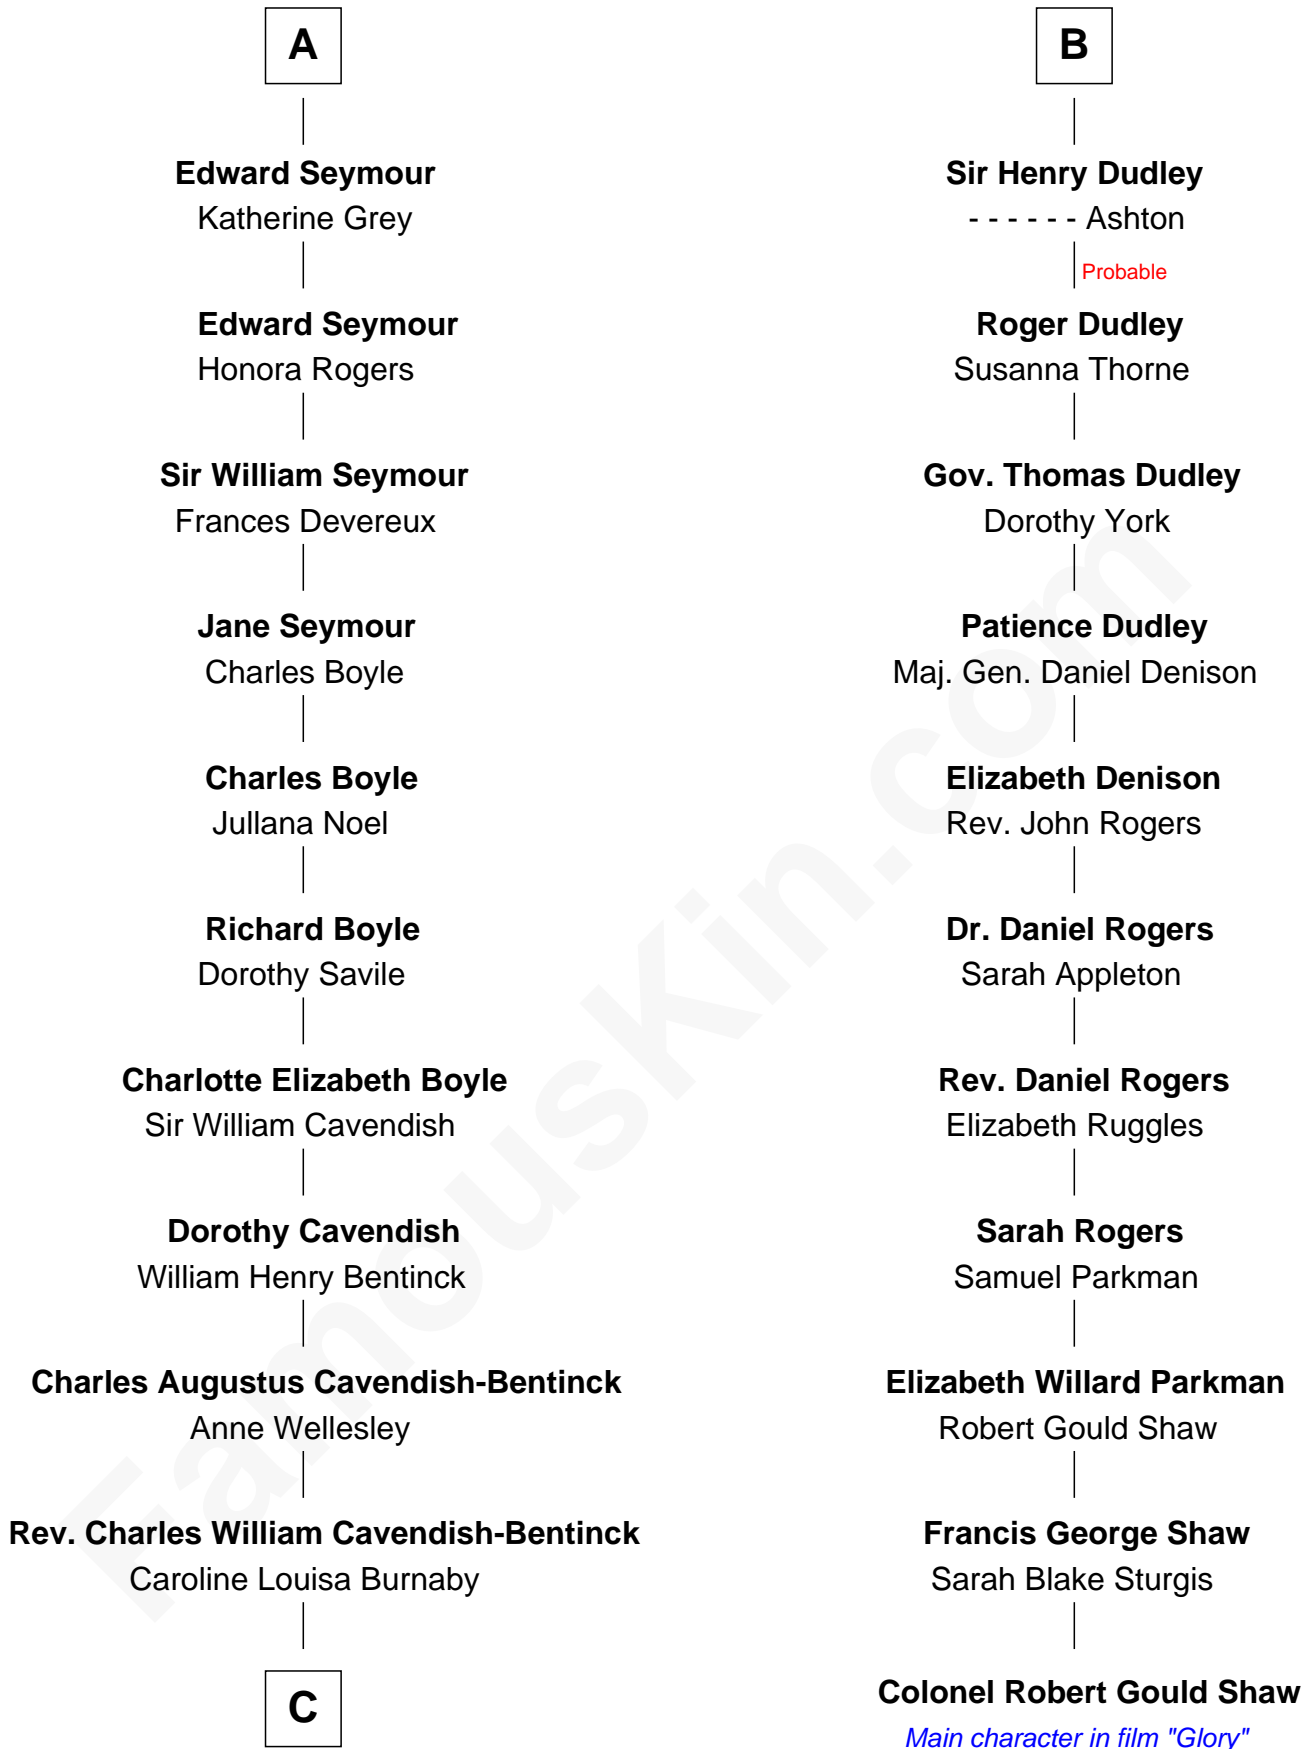

# FamousKin.com Relationship Chart of

**Prince William**

*Prince of Wales*

17th cousin 4 times removed of

**Colonel Robert Gould Shaw**

*U.S. Civil War leader of film "Glory" fame*

**C**

**Cecilia Nina Cavendish-Bentinck**

Claude George Bowes-Lyon

**Elizabeth Bowes-Lyon**

George VI, King of the United Kingdom

**Elizabeth II, Queen of the United Kingdom**

Prince Philip of Edinburgh

**Charles III, King of the United Kingdom**

Princess Diana Frances Spencer

**Prince William**

*Prince of Wales*