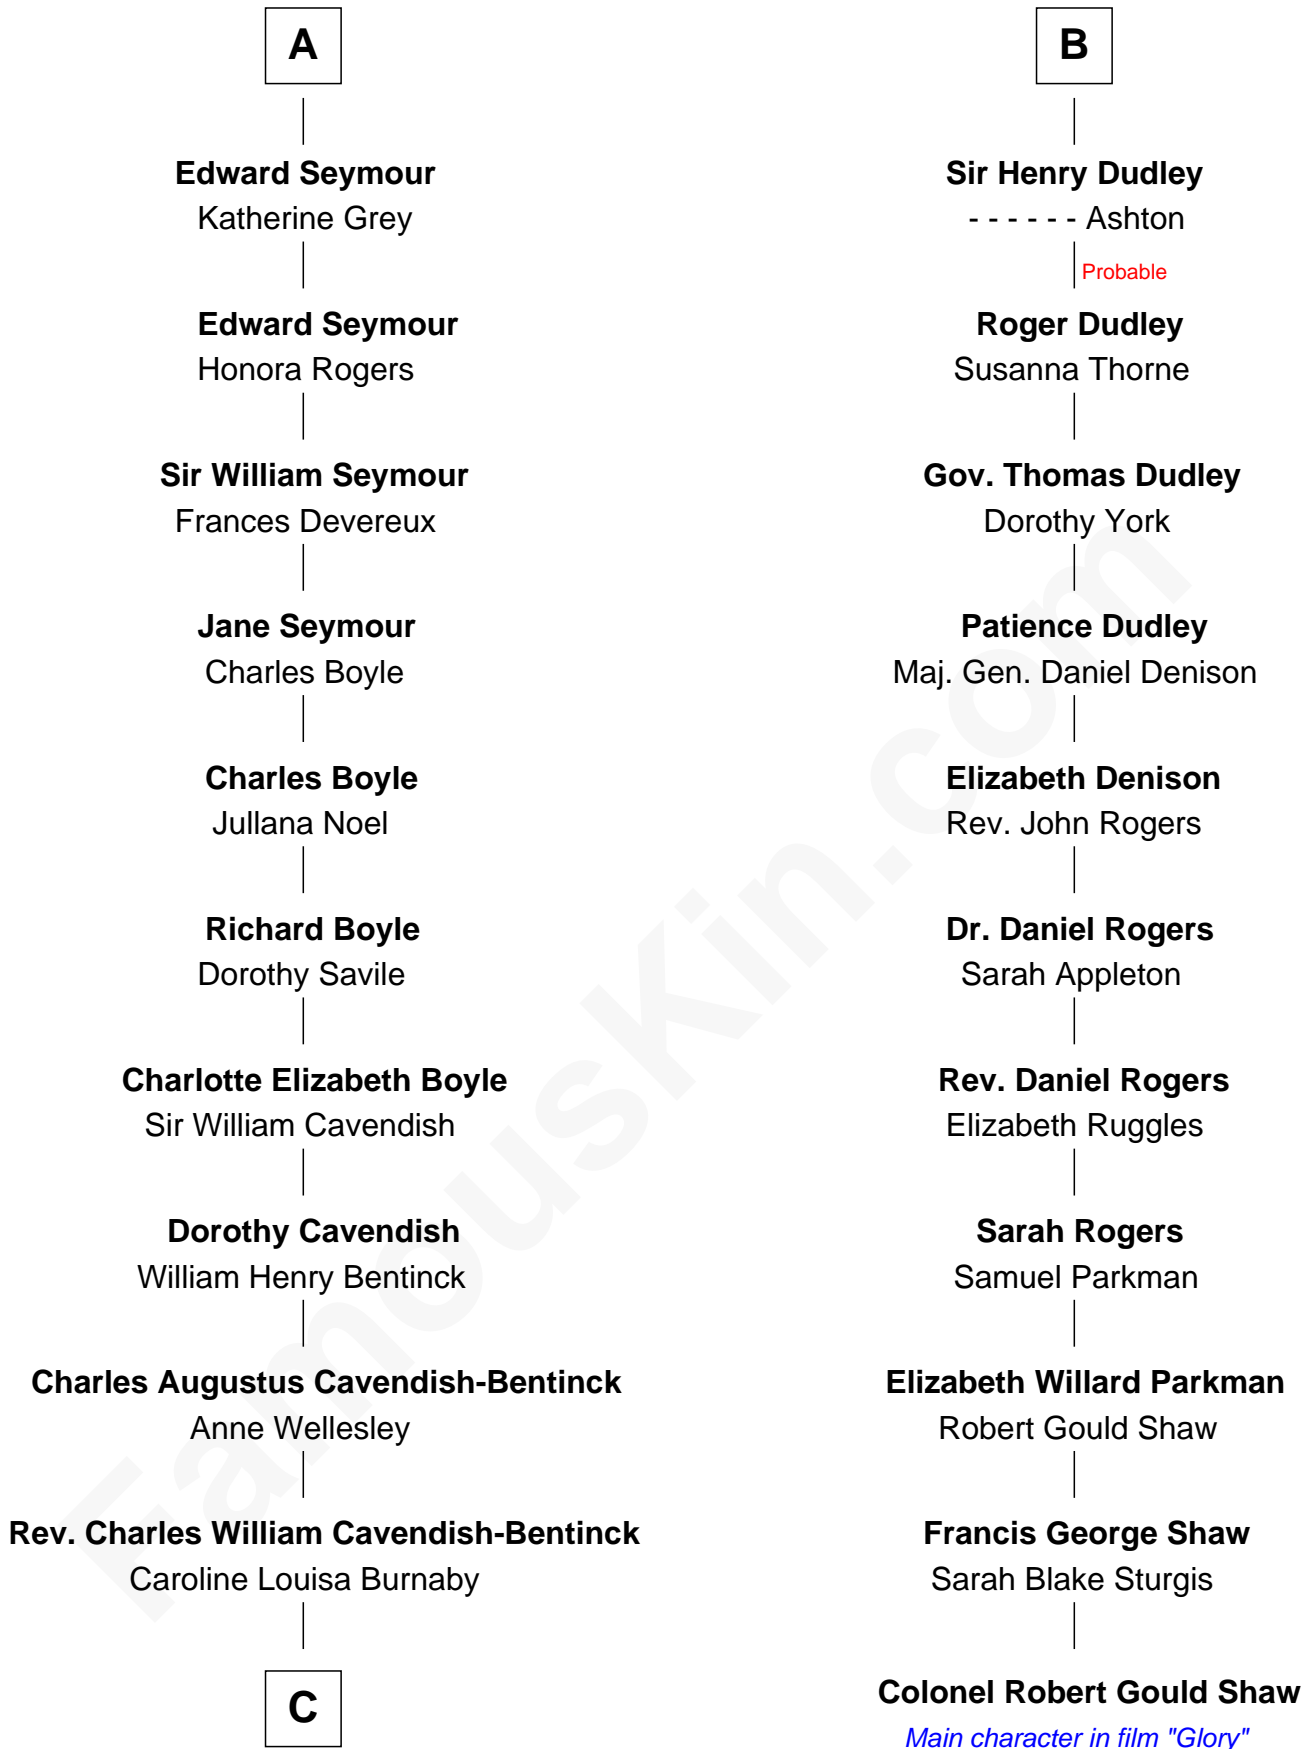

FamousKin.com Relationship Chart of

Prince William

Prince of Wales

17th cousin 4 times removed of

Colonel Robert Gould Shaw

U.S. Civil War leader of film "Glory" fame

John le Strange
Ankaret le Boteler

Eleanor le Strange
Sir Reynold de Grey

Ida Grey
John Cokayne

Elizabeth Cokayne
Sir Laurence Cheney

Elizabeth Cheney
Sir John Say

Anne Say
Sir Henry Wentworth

Margery Wentworth
Sir John Seymour

Edward Seymour
Anne Stanhope

A

Eleanor le Strange
Sir Reynold de Grey

Sir Reynold Grey
Margaret de Ros

Margaret Grey
Sir William Bonville

William Bonville
Elizabeth Harington

William Bonville
Katherine Neville

Cecily Bonville
Thomas Grey

Cecily Grey
Sir John Sutton

B

C

Cecilia Nina Cavendish-Bentinck

Claude George Bowes-Lyon

Elizabeth Bowes-Lyon

George VI, King of the United Kingdom

Elizabeth II, Queen of the United Kingdom

Prince Philip of Edinburgh

Charles III, King of the United Kingdom