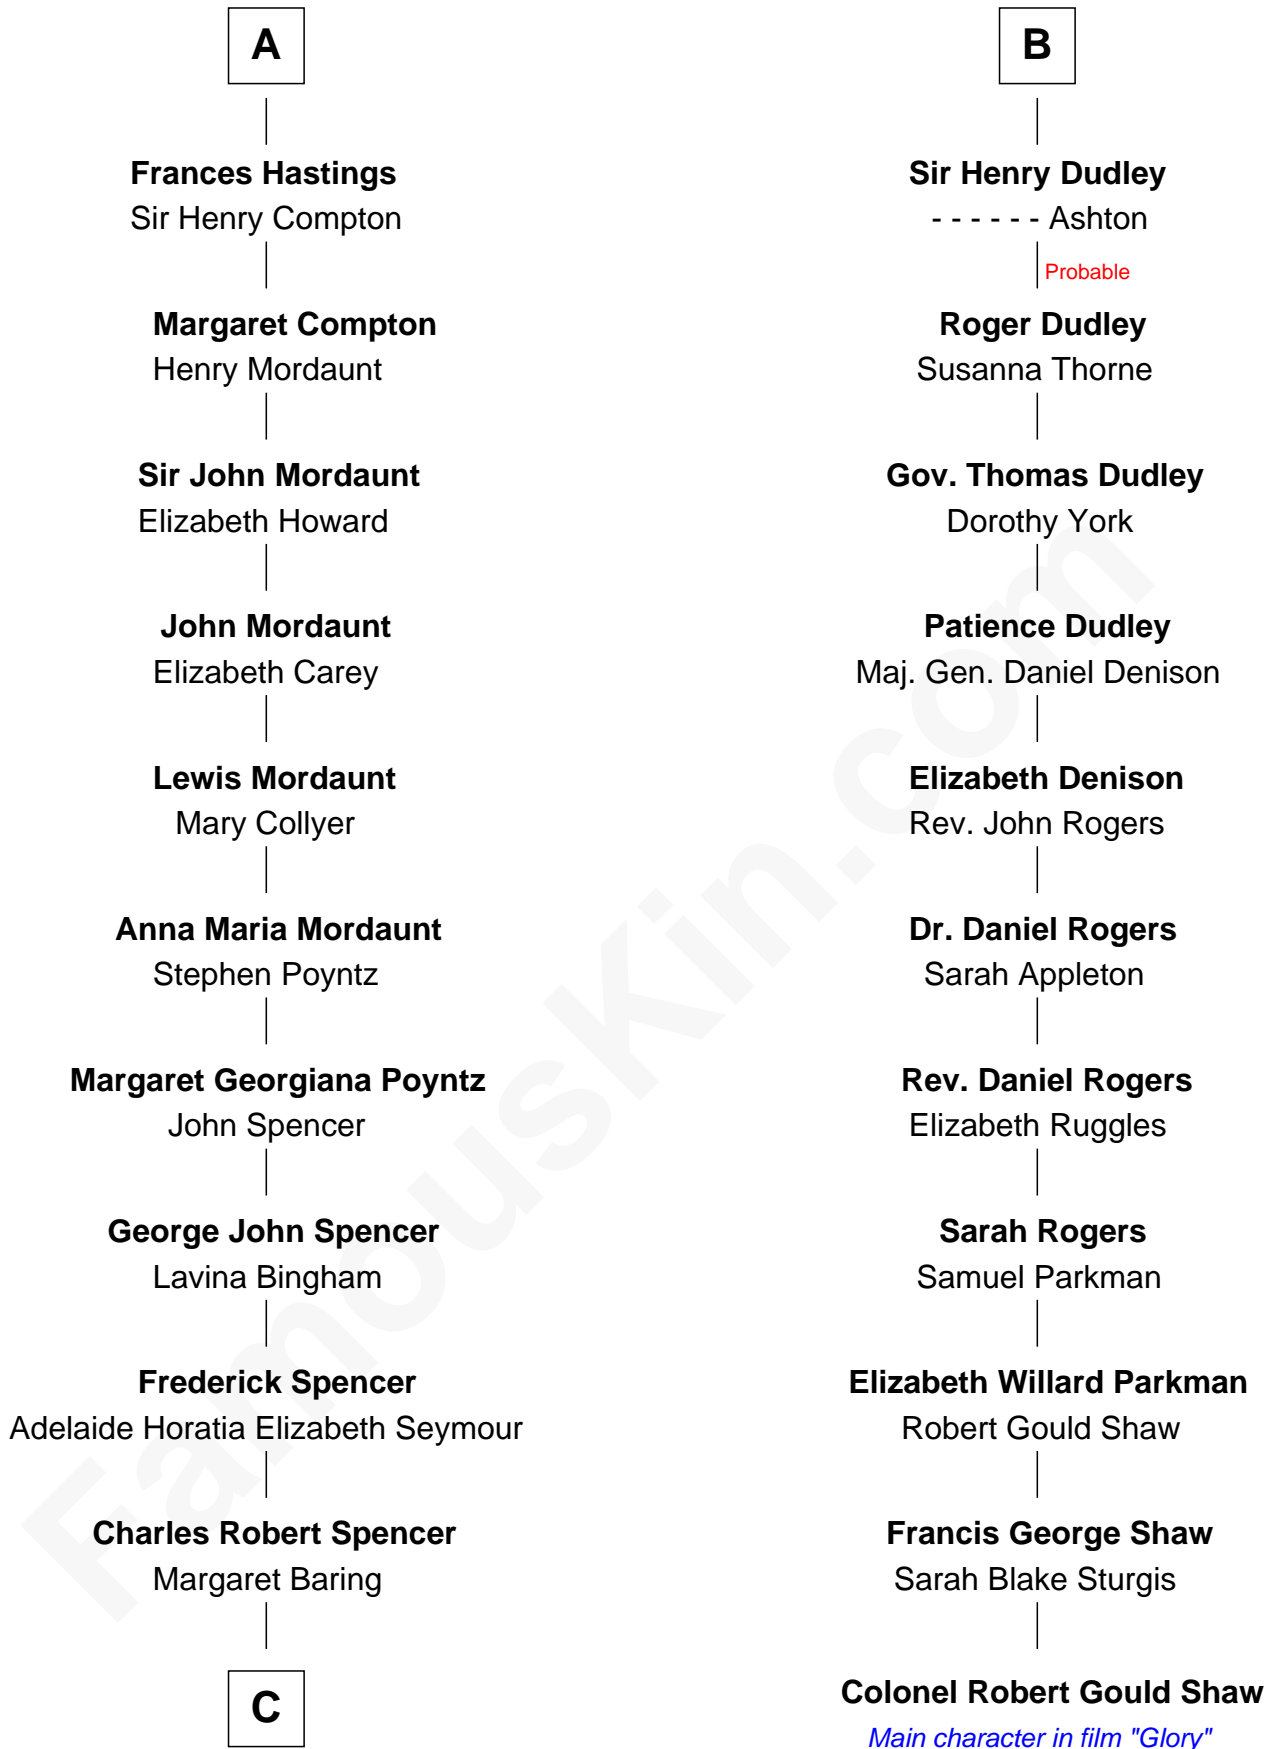

## Relationship Chart of

**Prince William**

*Prince of Wales*

17th cousin 3 times removed of

**Colonel Robert Gould Shaw**

*U.S. Civil War leader of film "Glory" fame*

**C**

—  
**Albert Edward John Spencer**