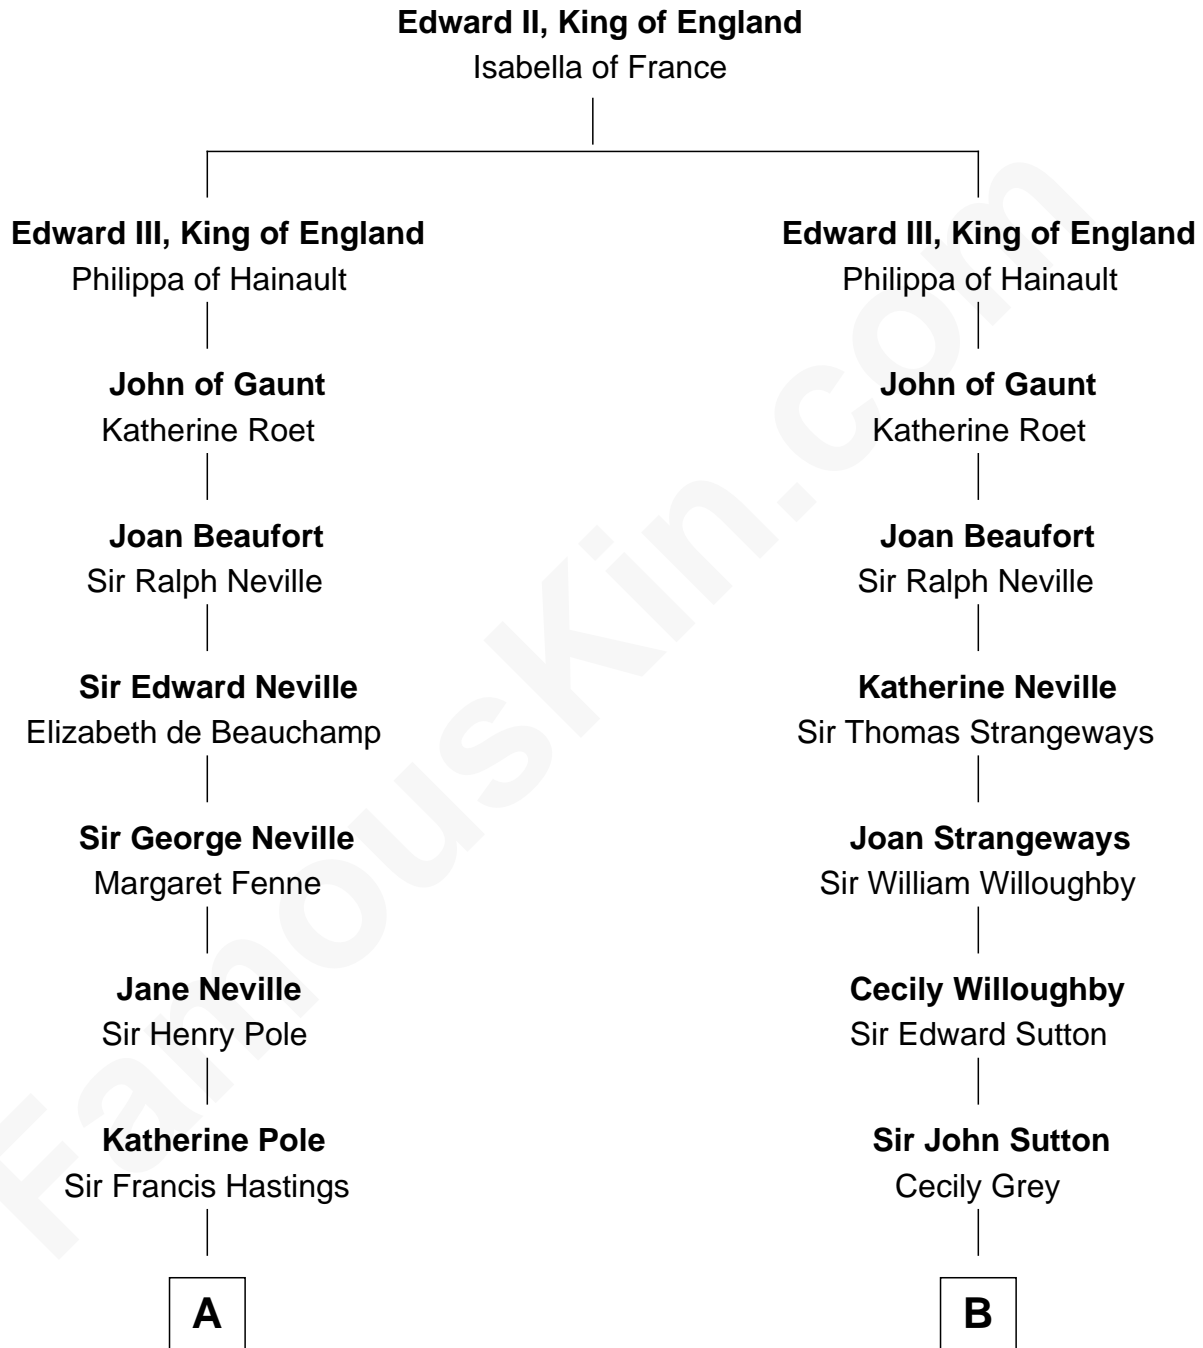

## Relationship Chart of

**Prince William**

*Prince of Wales*

17th cousin 3 times removed of

**Colonel Robert Gould Shaw**

*U.S. Civil War leader of film "Glory" fame*

**C**

—  
**Albert Edward John Spencer**

Cynthia Elinor Beatrix Hamilton

—  
**Edward John Spencer**

Frances Ruth Burke Roche

—  
**Princess Diana Frances Spencer**

Charles III, King of the United Kingdom

—  
**Prince William**

*Prince of Wales*

FamousKin.com