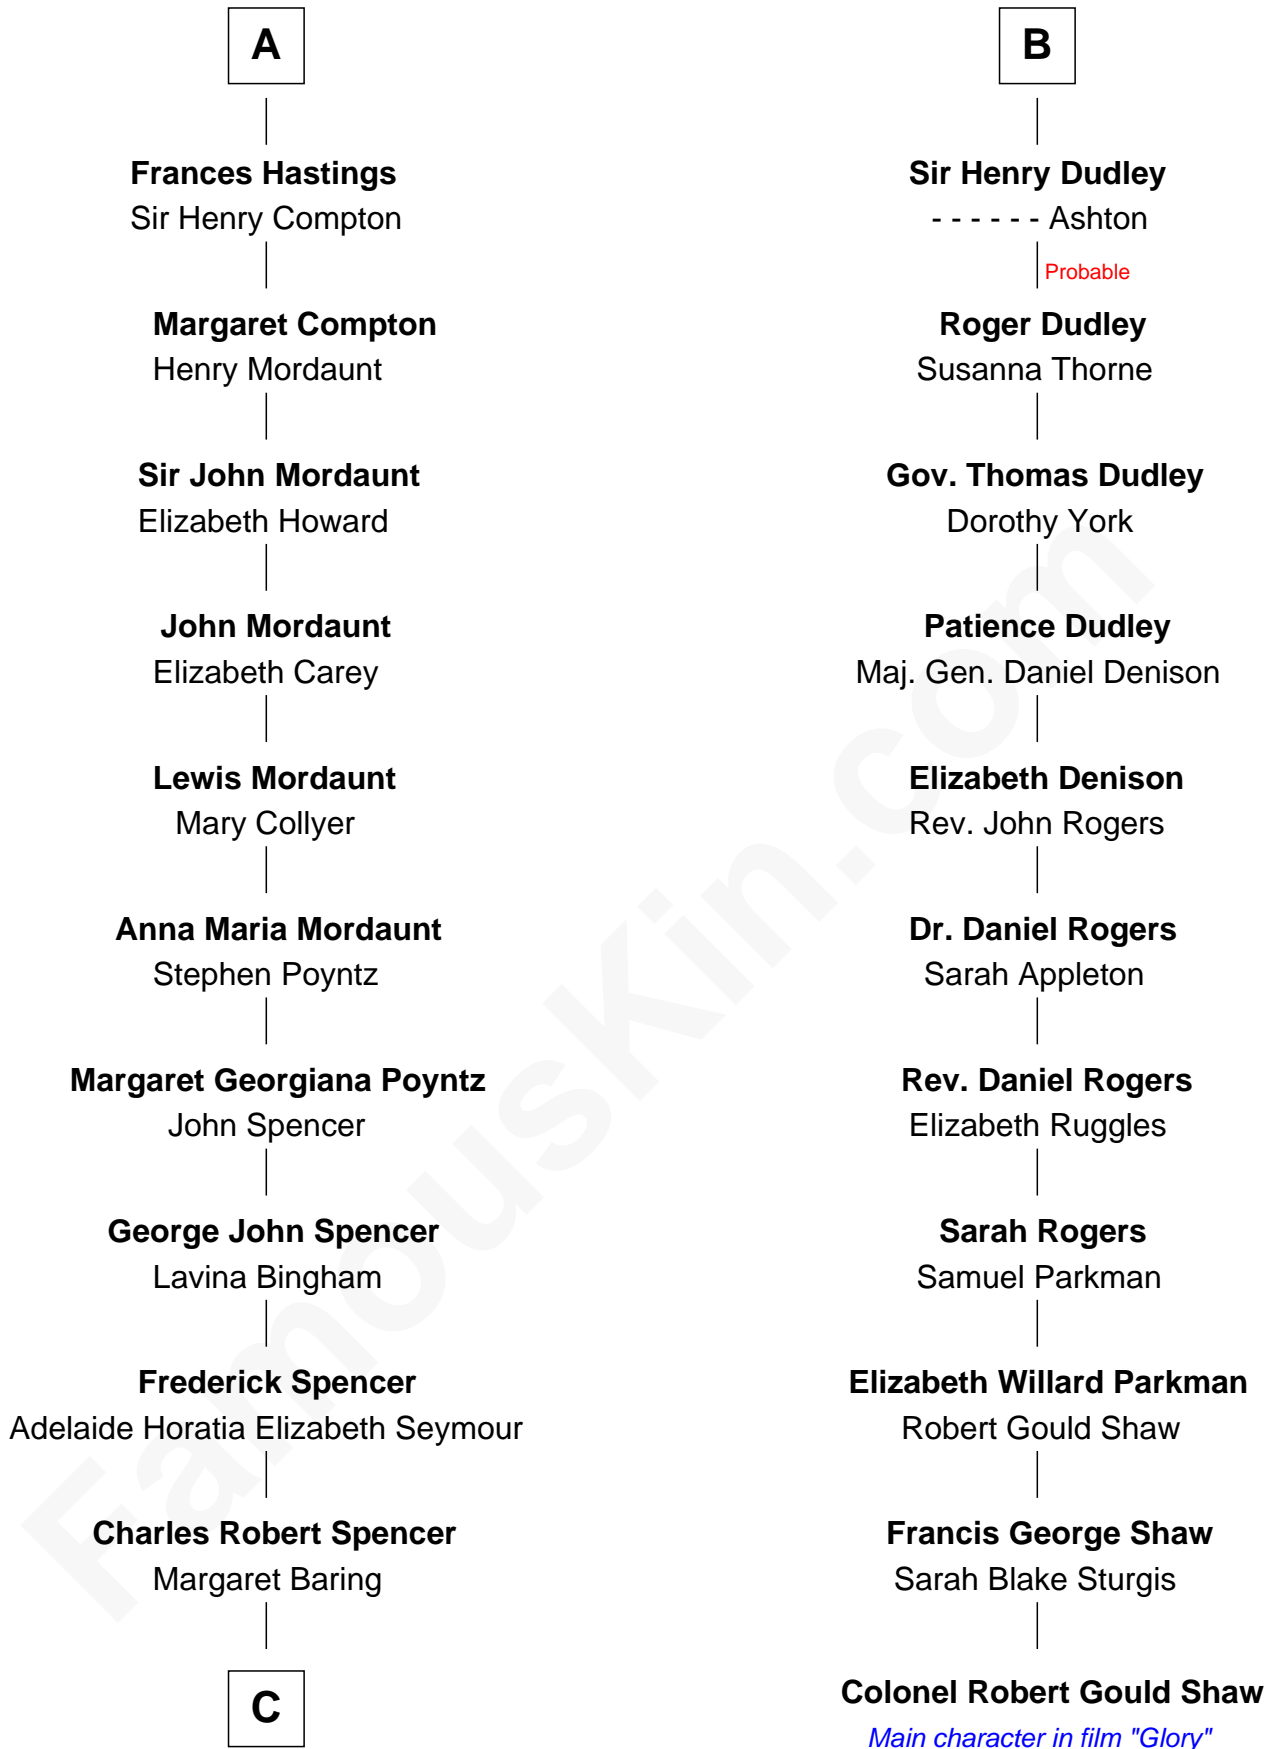

FamousKin.com

Relationship Chart of

Prince William

Prince of Wales

17th cousin 3 times removed of

Colonel Robert Gould Shaw

U.S. Civil War leader of film "Glory" fame

C

—
Albert Edward John Spencer

Cynthia Elinor Beatrix Hamilton

—
Edward John Spencer

Frances Ruth Burke Roche

—
Princess Diana Frances Spencer

Charles III, King of the United Kingdom

—
Prince William

Prince of Wales