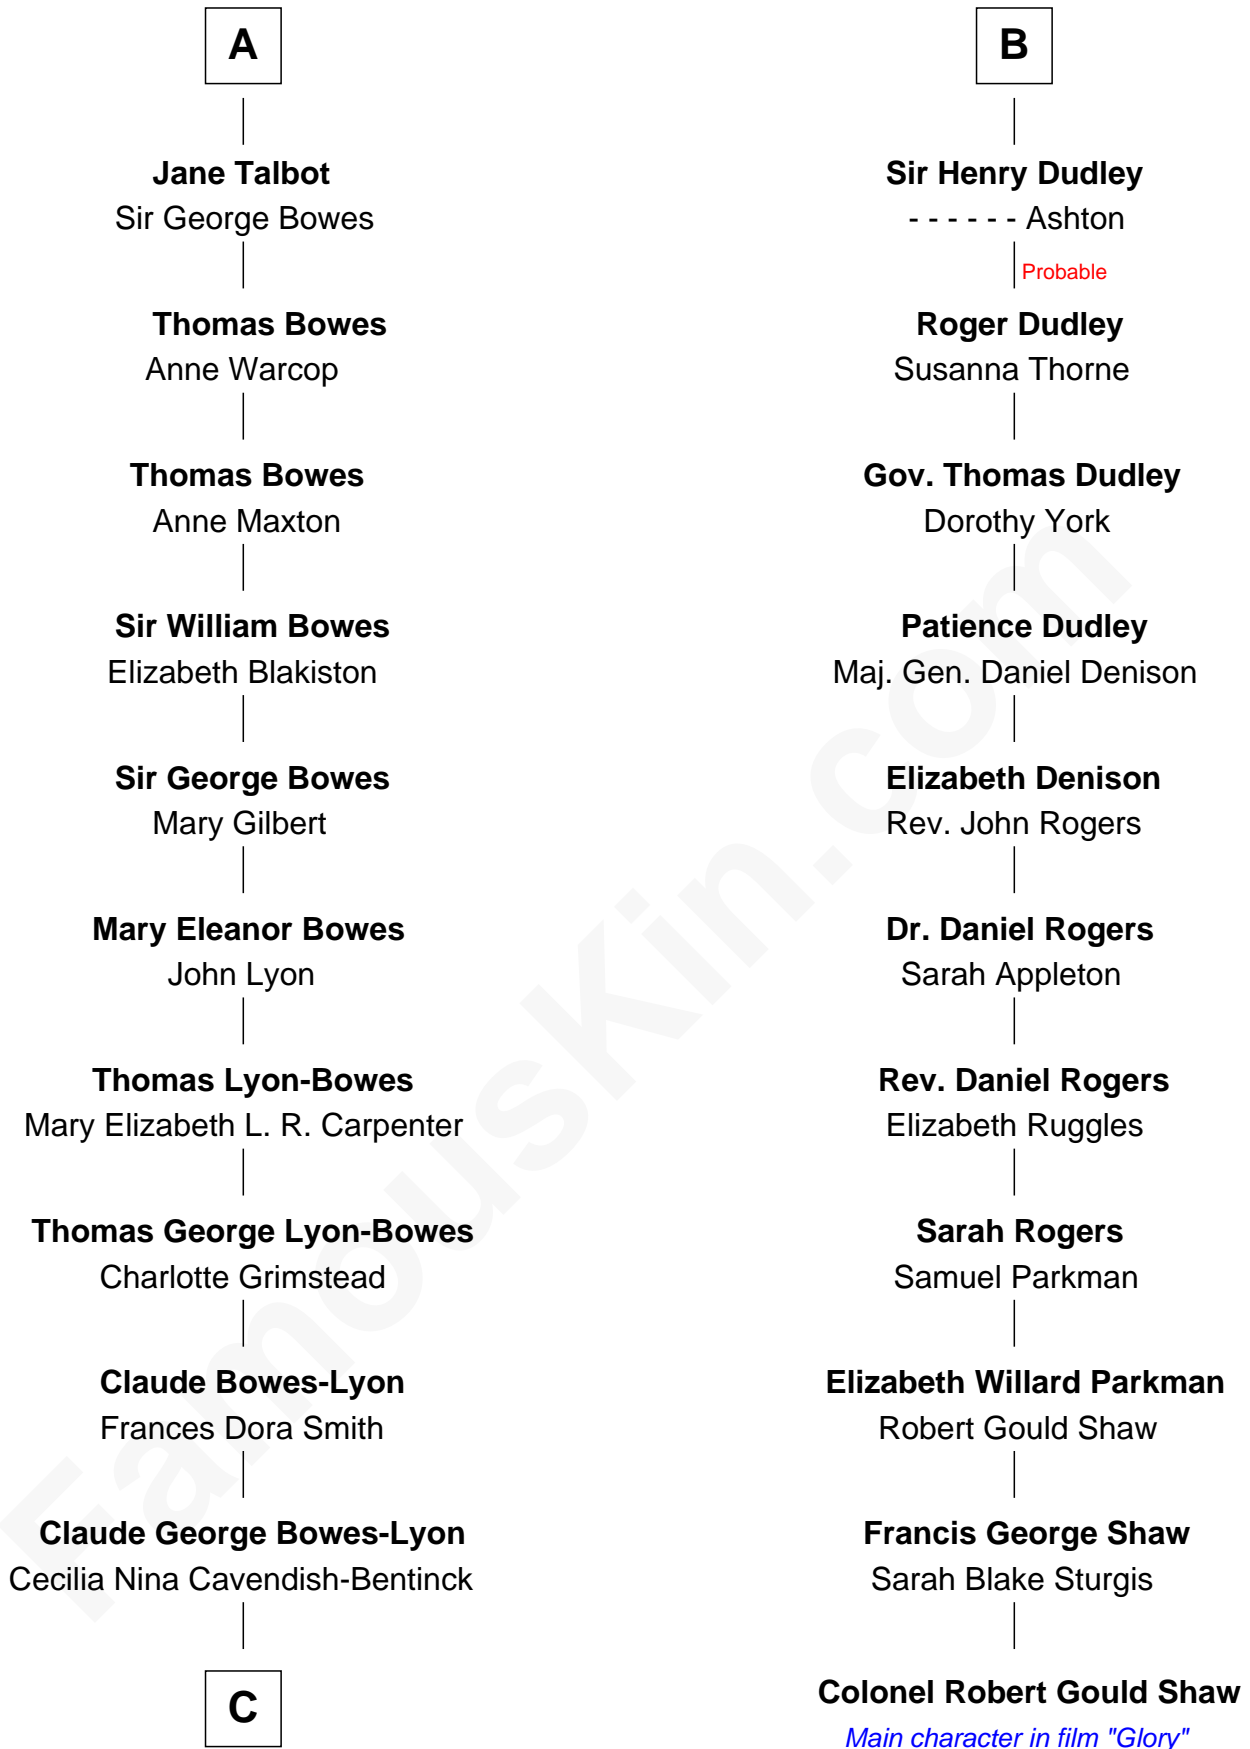

FamousKin.com Relationship Chart of

Prince William

Prince of Wales

17th cousin 3 times removed of

Colonel Robert Gould Shaw

U.S. Civil War leader of film "Glory" fame

Sir William de Ros
Margery de Badlesmere

C

Elizabeth Bowes-Lyon

George VI, King of the United Kingdom

Elizabeth II, Queen of the United Kingdom

Prince Philip of Edinburgh

Charles III, King of the United Kingdom

Princess Diana Frances Spencer

Prince William