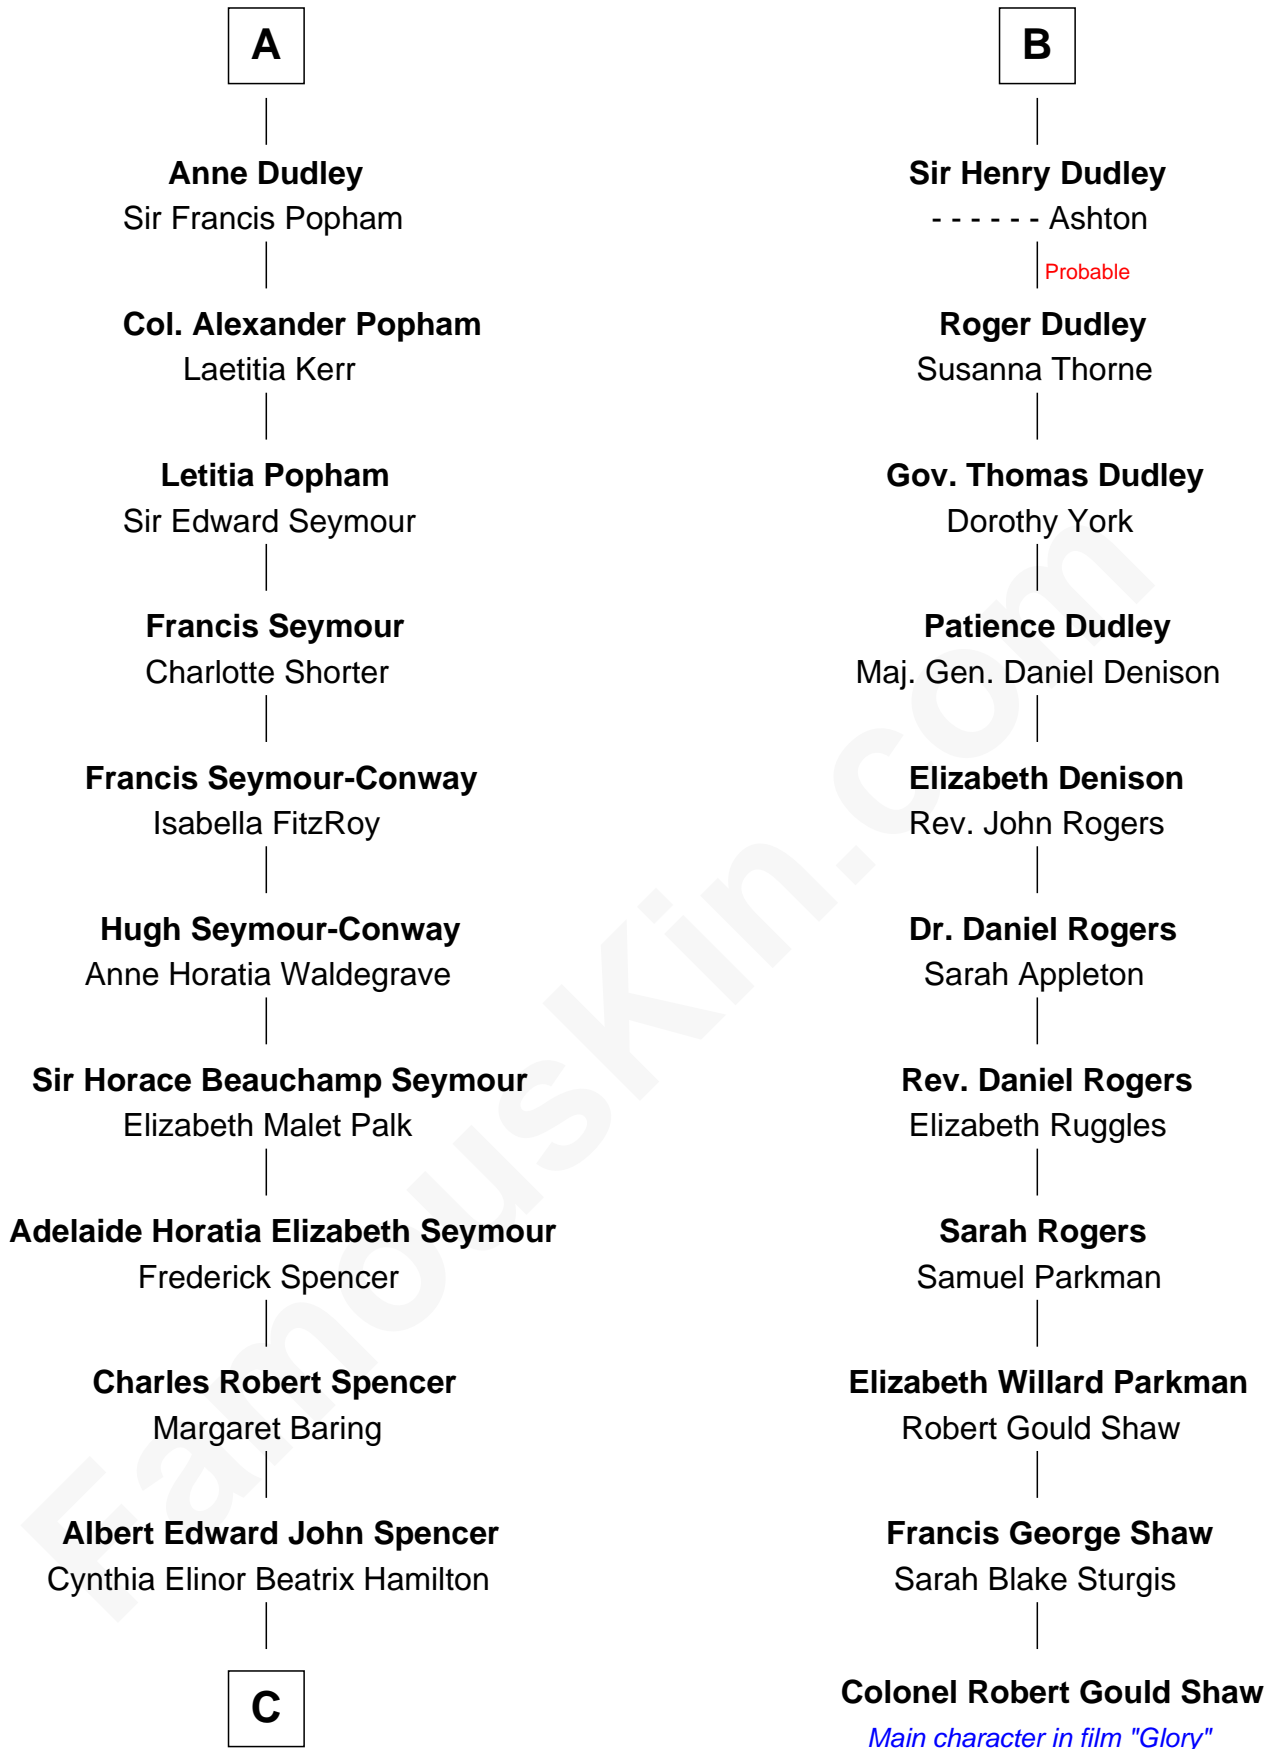

FamousKin.com

Relationship Chart of

Prince William

Prince of Wales

17th cousin 2 times removed of

Colonel Robert Gould Shaw
U.S. Civil War leader of film "Glory" fame

C

—
Edward John Spencer
Frances Ruth Burke Roche

—
Princess Diana Frances Spencer
Charles III, King of the United Kingdom

—
Prince William
Prince of Wales

FamousKin.com