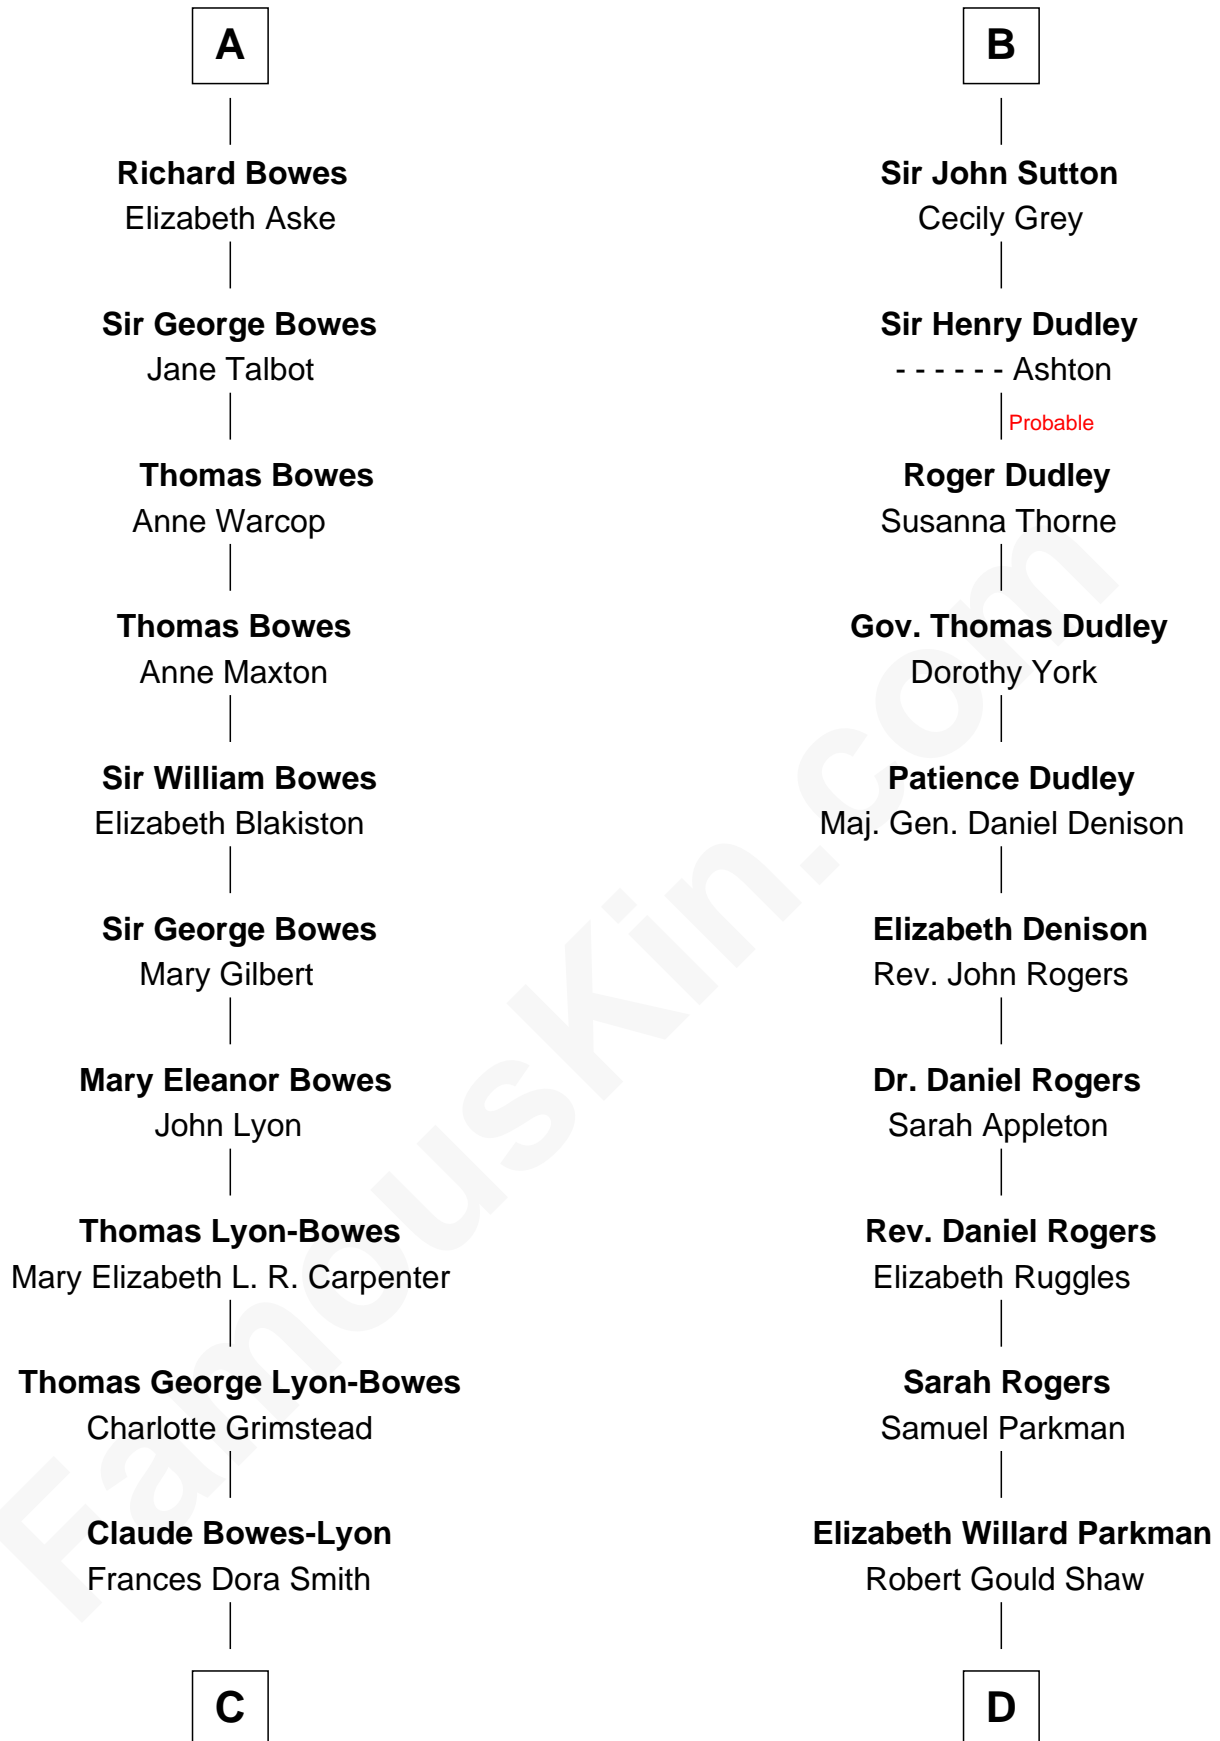

**FamousKin.com**  
**Relationship Chart of**  
**Prince William**  
*Prince of Wales*

**18th cousin 3 times removed of**  
**Colonel Robert Gould Shaw**  
*U.S. Civil War leader of film "Glory" fame*

**C**

**Claude George Bowes-Lyon**  
Cecilia Nina Cavendish-Bentinck

**Elizabeth Bowes-Lyon**  
George VI, King of the United Kingdom

**Elizabeth II, Queen of the United Kingdom**  
Prince Philip of Edinburgh

**Charles III, King of the United Kingdom**  
Princess Diana Frances Spencer

**Prince William**  
*Prince of Wales*

**D**

**Francis George Shaw**  
Sarah Blake Sturgis

**Colonel Robert Gould Shaw**  
*Main character in film "Glory"*