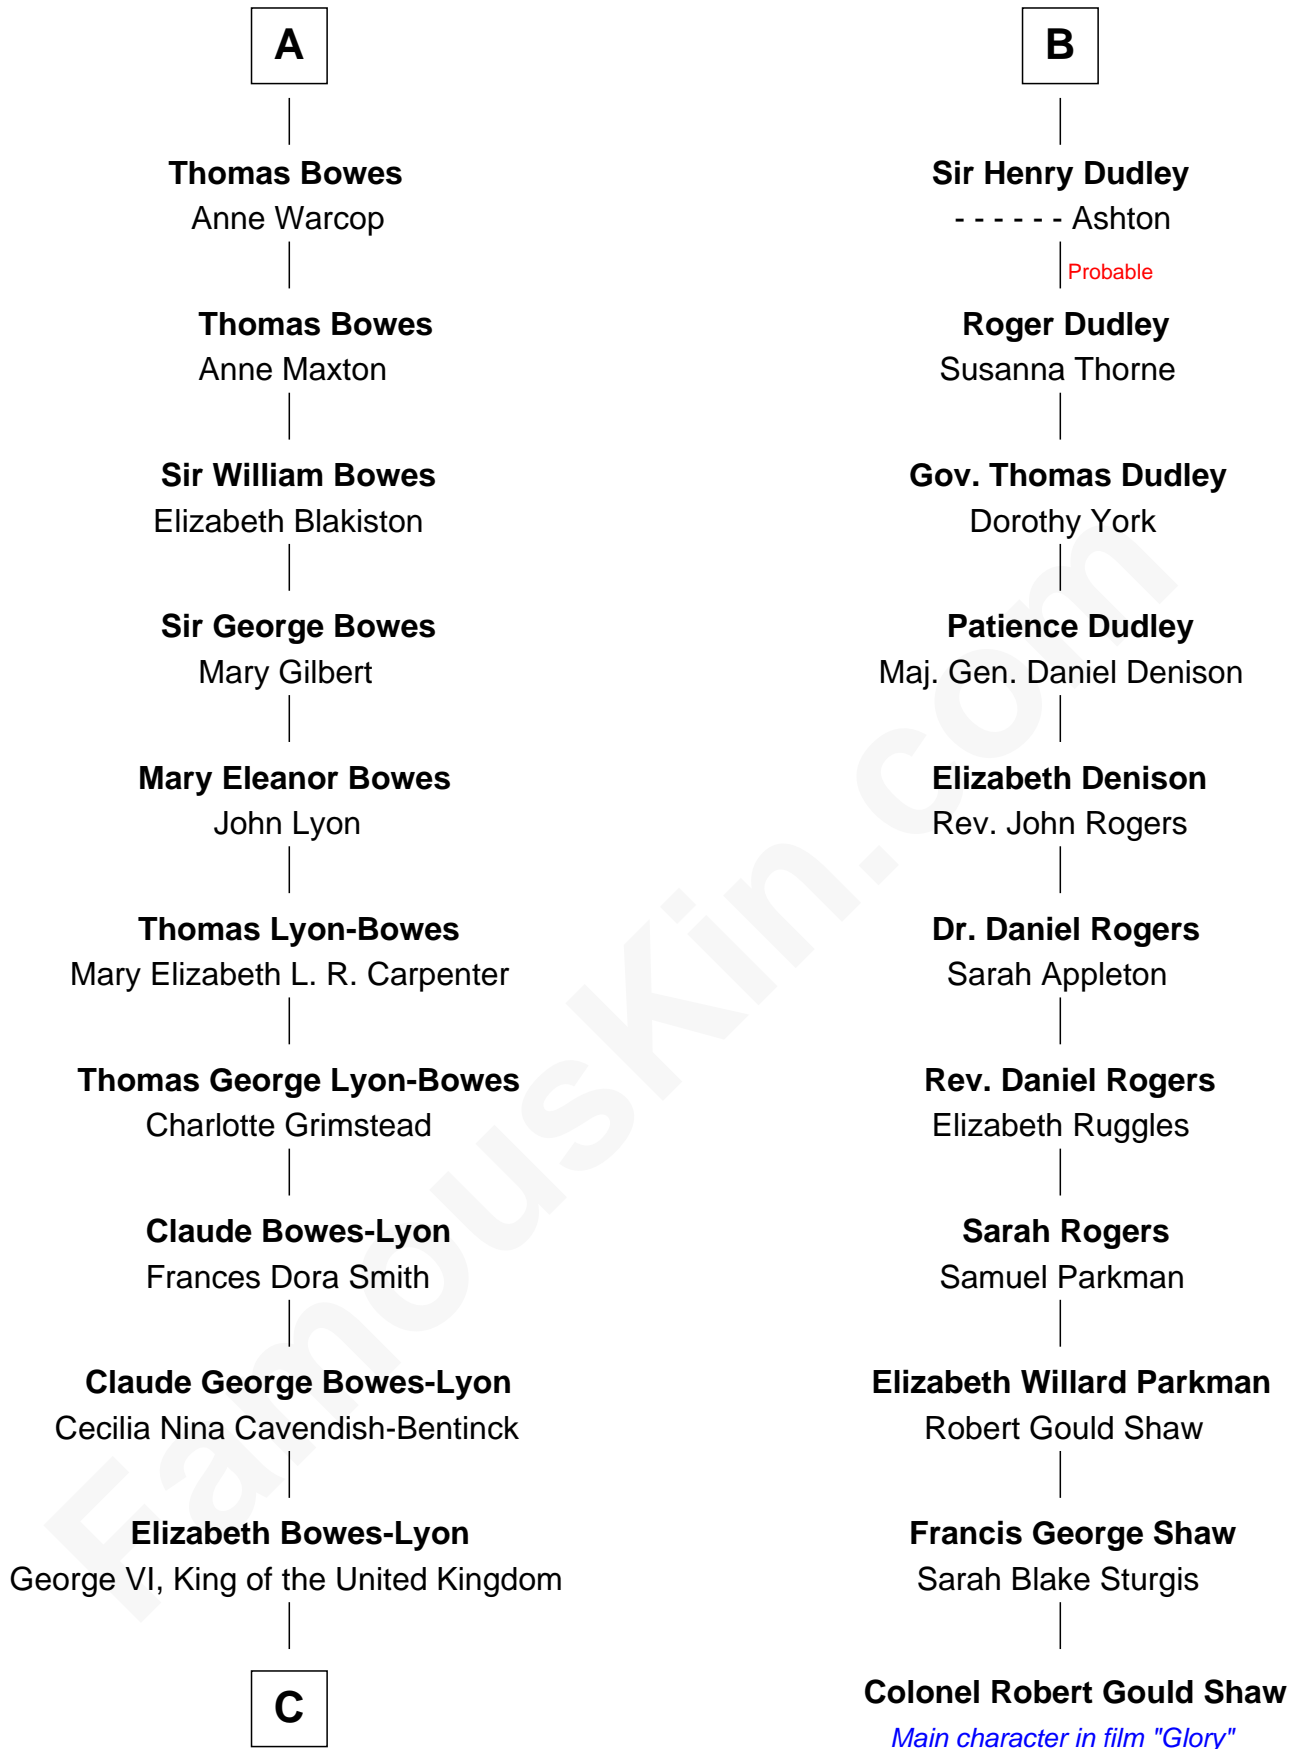

FamousKin.com Relationship Chart of

Prince William

Prince of Wales

17th cousin 2 times removed of

Colonel Robert Gould Shaw

U.S. Civil War leader of film "Glory" fame

Edmund Fitzalan

Alice de Warenne

Eleanor Plantagenet

Alice Fitzalan

Sir Thomas de Holand

Eleanor Holand

Edward Cherleton

Joyce Cherleton

Sir John Tiptoft

Joyce Tiptoft

Sir Edmund Sutton

Sir Edward Sutton

Cecily Willoughby

Sir John Sutton

Cecily Grey

B

C

Elizabeth II, Queen of the United Kingdom