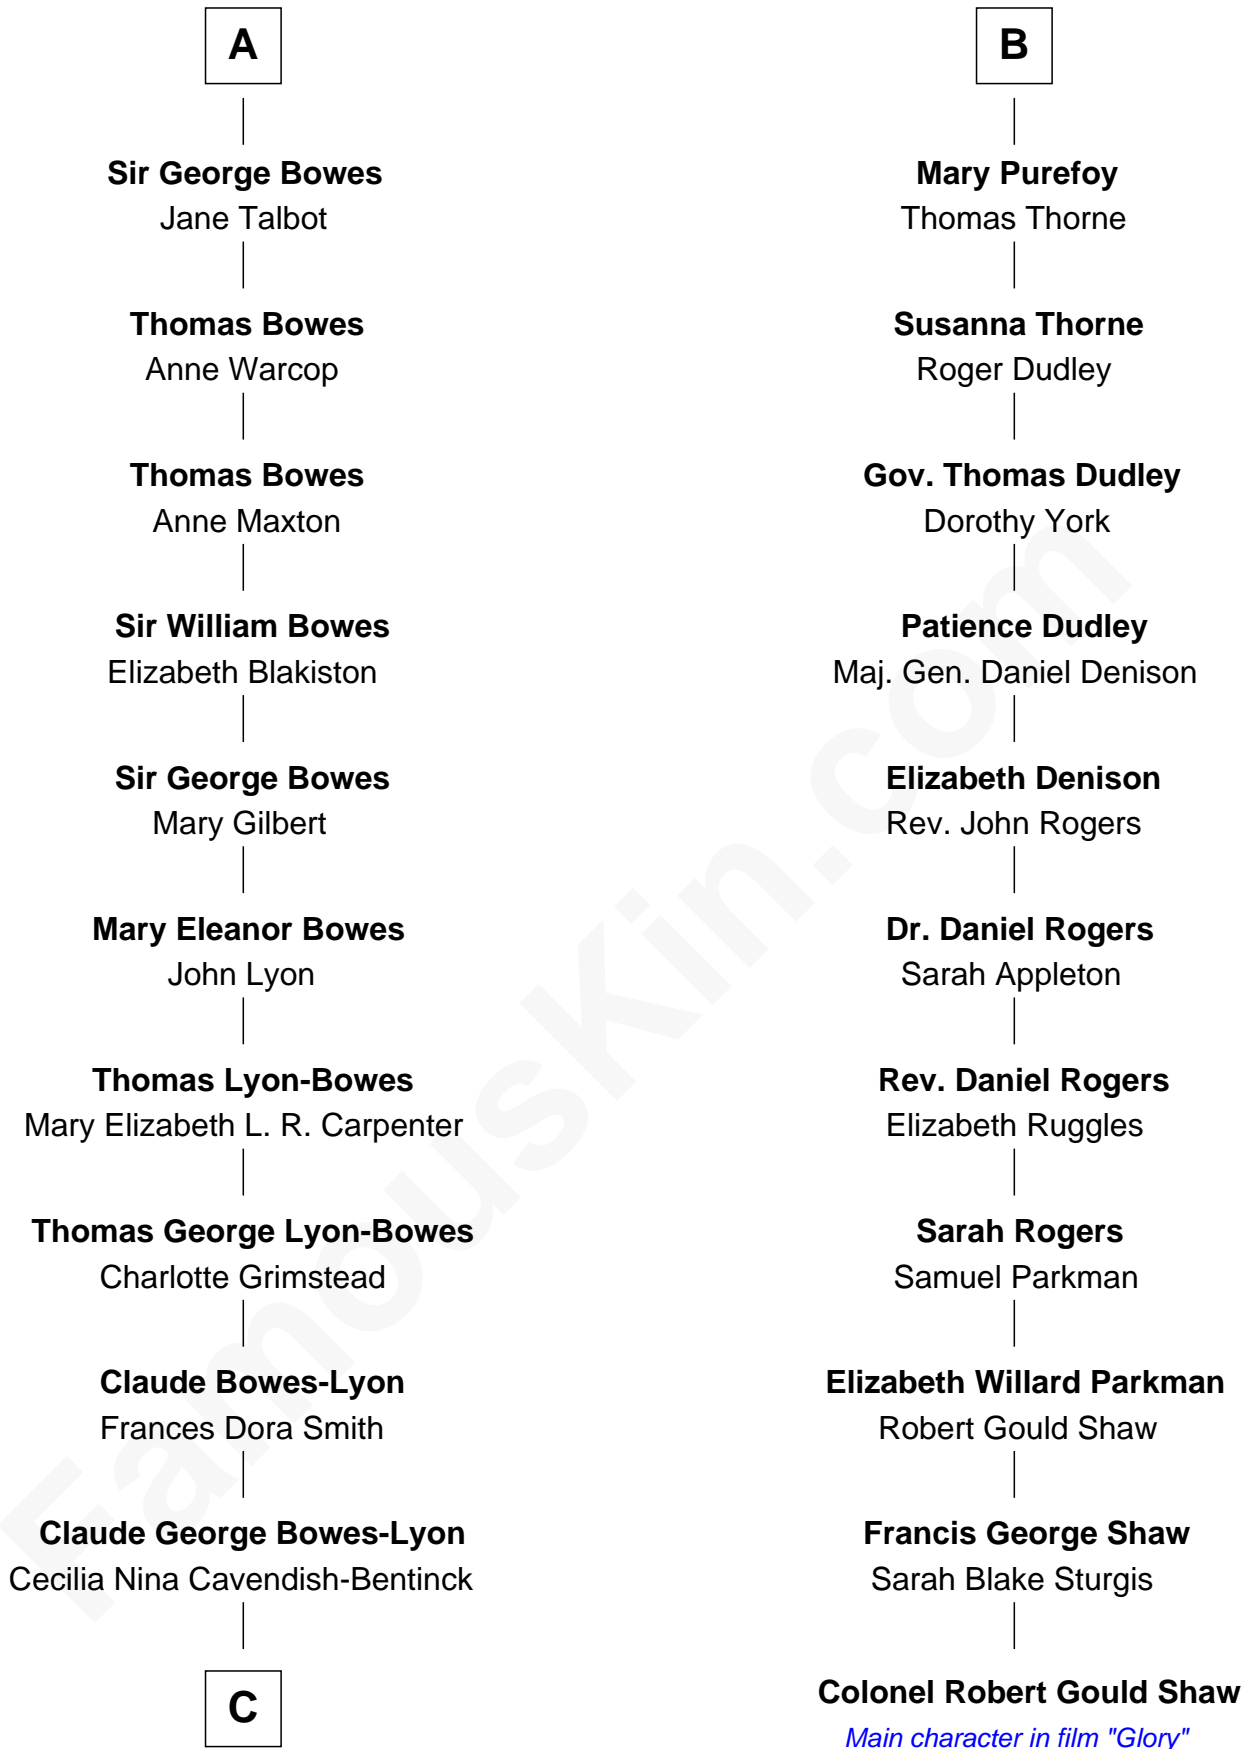

FamousKin.com Relationship Chart of

Prince William

Prince of Wales

17th cousin 3 times removed of

Colonel Robert Gould Shaw

U.S. Civil War leader of film "Glory" fame

Sir John Marmion

Maud de Furnival

C

Elizabeth Bowes-Lyon

George VI, King of the United Kingdom

Elizabeth II, Queen of the United Kingdom

Prince Philip of Edinburgh

Charles III, King of the United Kingdom

Princess Diana Frances Spencer

Prince William