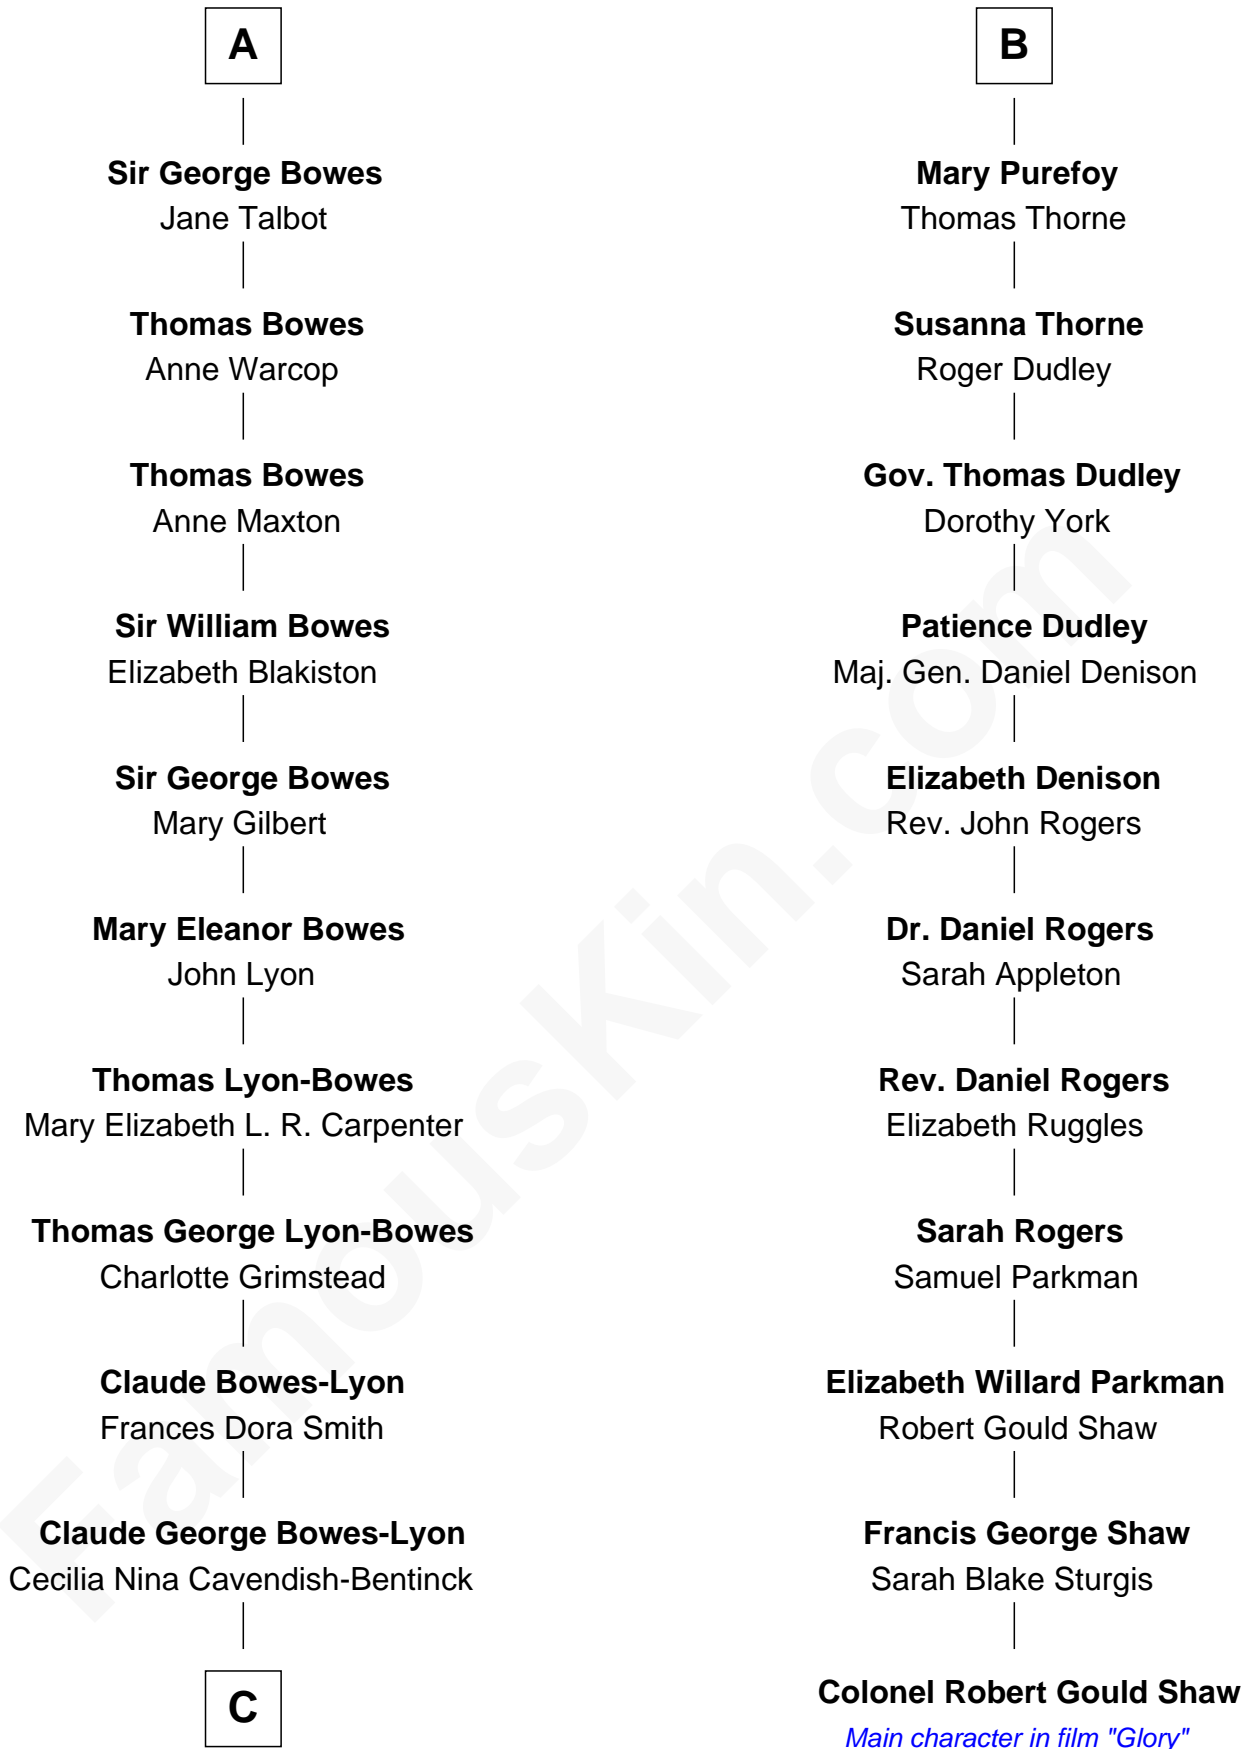

**FamousKin.com**  
**Relationship Chart of**  
**Prince William**  
*Prince of Wales*

**17th cousin 3 times removed of**  
**Colonel Robert Gould Shaw**  
*U.S. Civil War leader of film "Glory" fame*

**C**

**Elizabeth Bowes-Lyon**

George VI, King of the United Kingdom

**Elizabeth II, Queen of the United Kingdom**

Prince Philip of Edinburgh

**Charles III, King of the United Kingdom**

Princess Diana Frances Spencer

**Prince William**

*Prince of Wales*