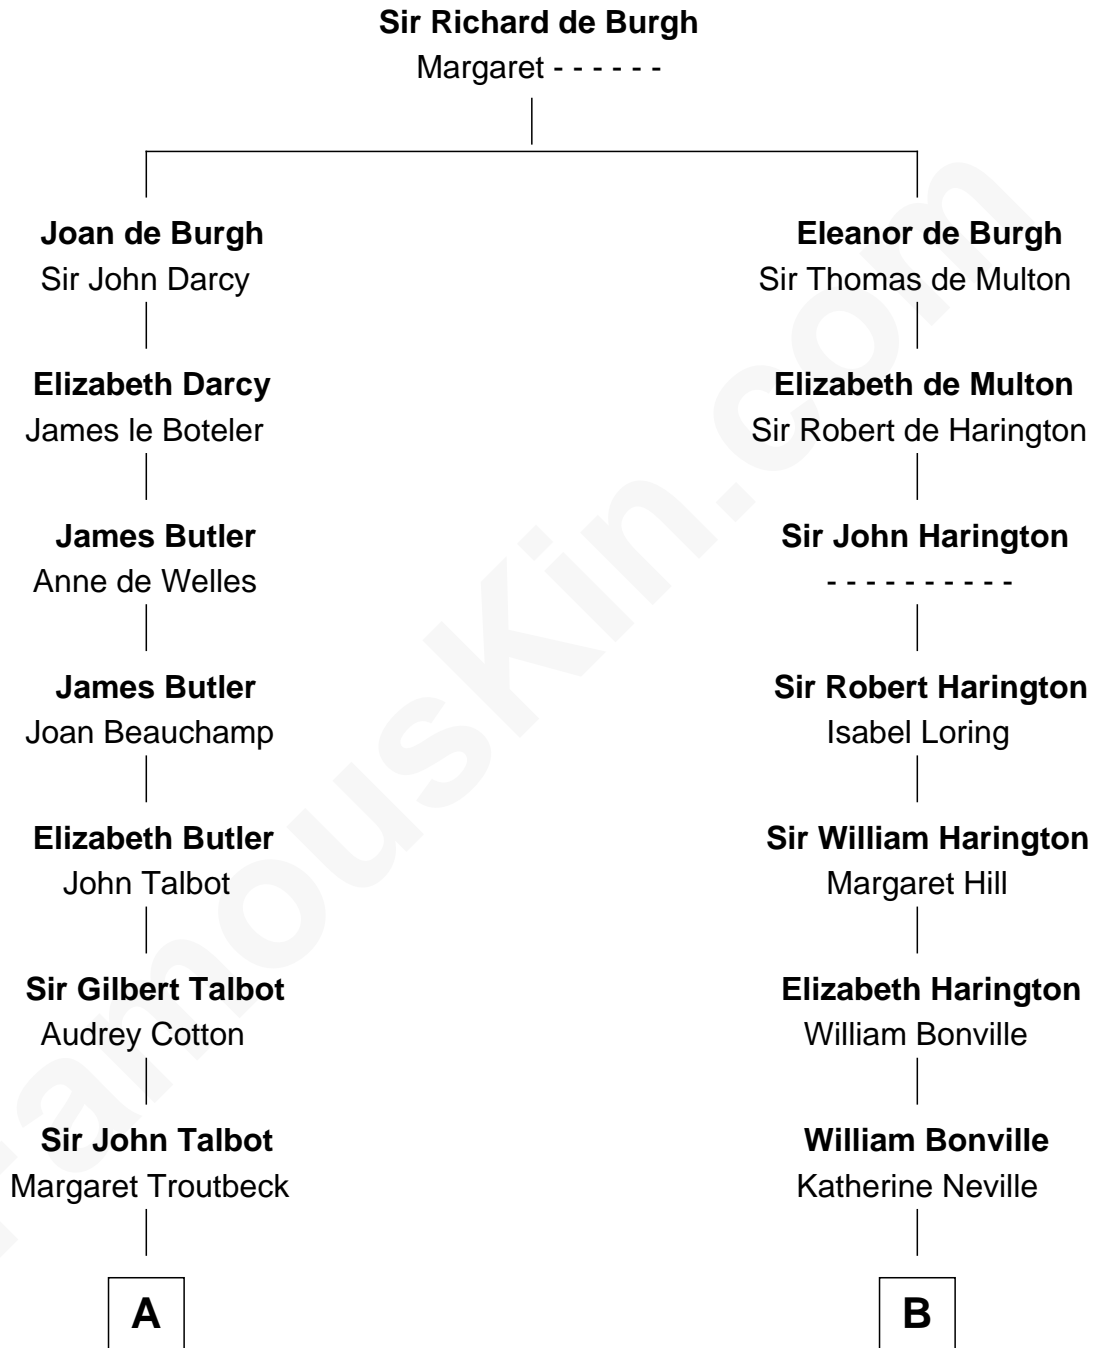

**FamousKin.com**  
**Relationship Chart of**  
**Prince William**  
*Prince of Wales*

**19th cousin 2 times removed of**  
**Colonel Robert Gould Shaw**  
*U.S. Civil War leader of film "Glory" fame*

**C**

**Claude George Bowes-Lyon**  
Cecilia Nina Cavendish-Bentinck

**Elizabeth Bowes-Lyon**  
George VI, King of the United Kingdom

**Elizabeth II, Queen of the United Kingdom**  
Prince Philip of Edinburgh

**Charles III, King of the United Kingdom**  
Princess Diana Frances Spencer

**Prince William**  
*Prince of Wales*

**D**

**Elizabeth Willard Parkman**  
Robert Gould Shaw

**Francis George Shaw**  
Sarah Blake Sturgis

**Colonel Robert Gould Shaw**  
*Main character in film "Glory"*