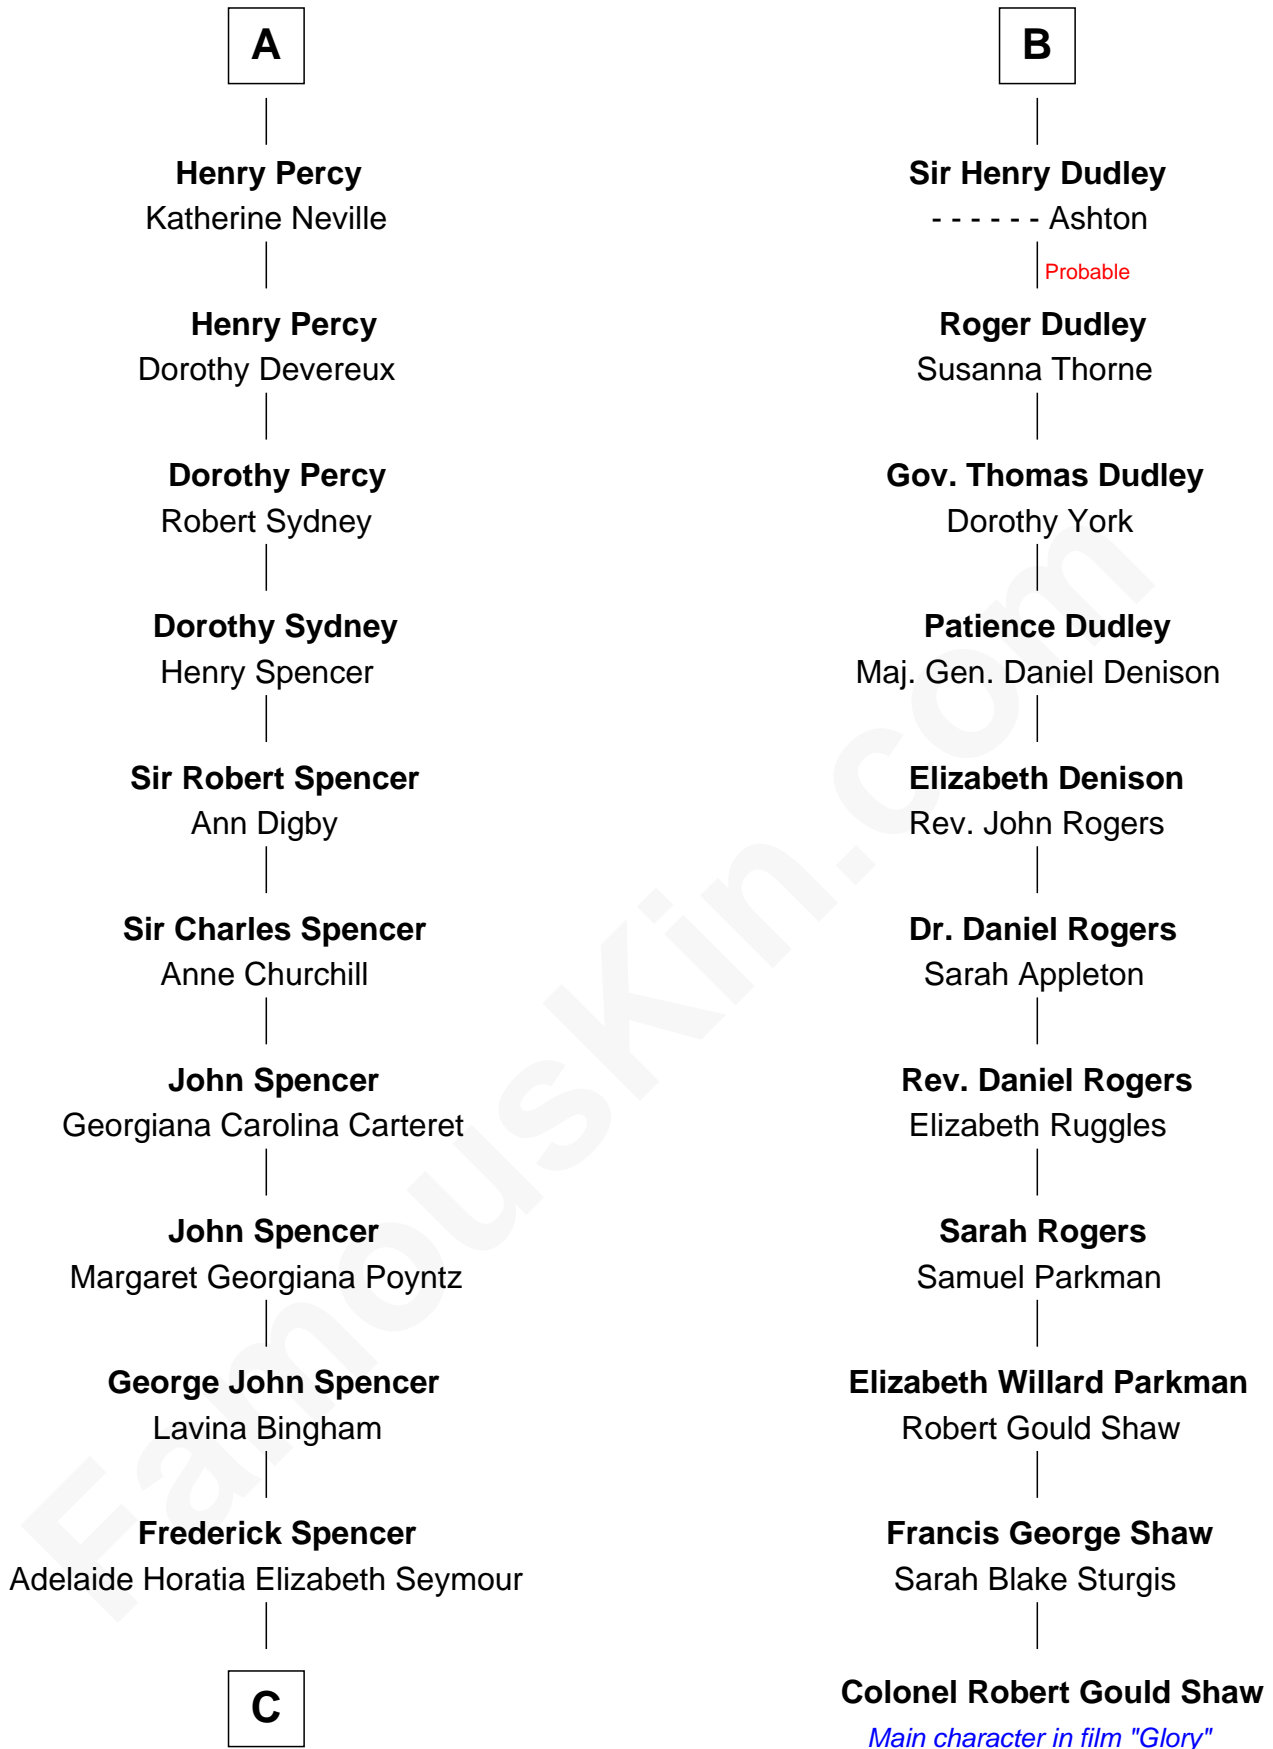

FamousKin.com Relationship Chart of

Prince William

Prince of Wales

17th cousin 4 times removed of

Colonel Robert Gould Shaw

U.S. Civil War leader of film "Glory" fame

C

—
Charles Robert Spencer

Margaret Baring

—
Albert Edward John Spencer

Cynthia Elinor Beatrix Hamilton

—
Edward John Spencer

Frances Ruth Burke Roche

—
Princess Diana Frances Spencer

Charles III, King of the United Kingdom

—
Prince William