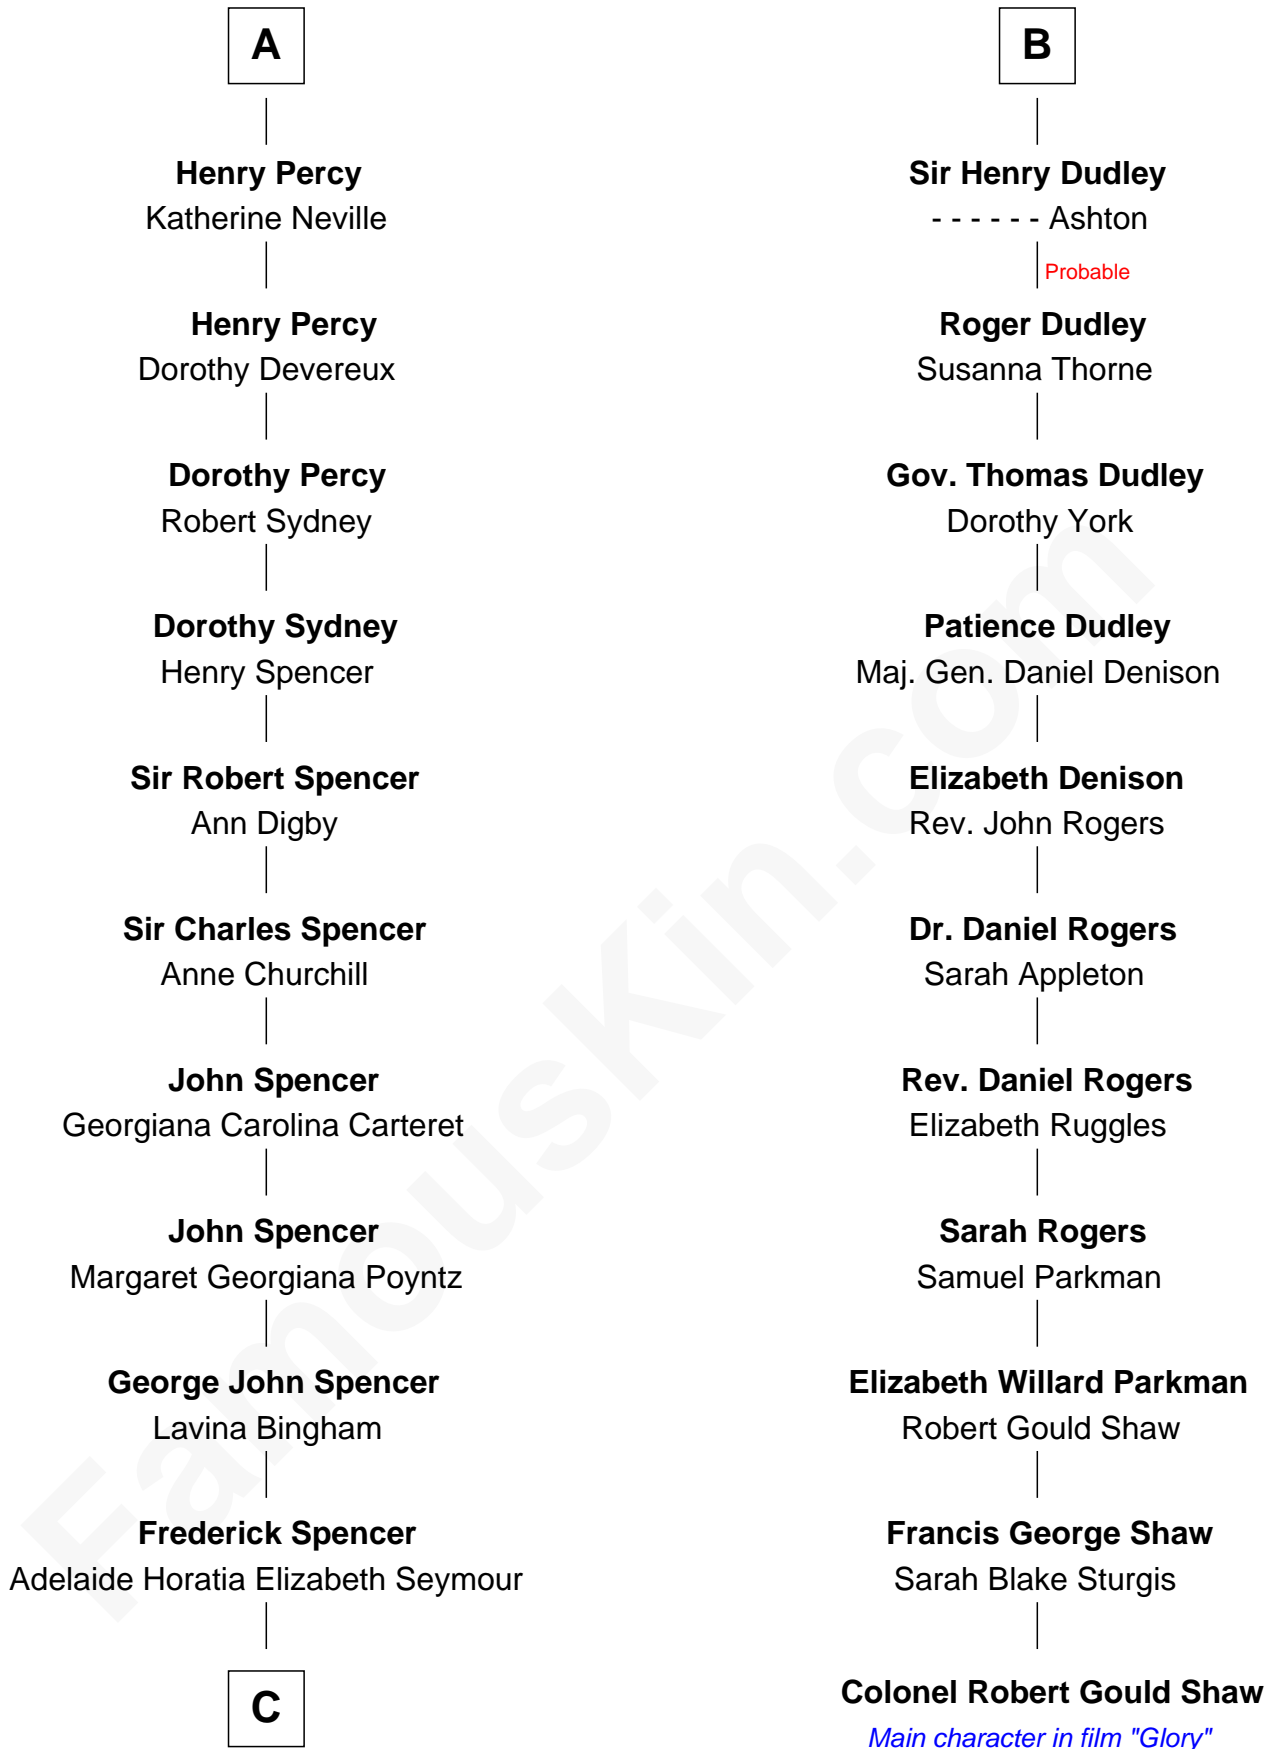

FamousKin.com
Relationship Chart of
Prince William
Prince of Wales

17th cousin 4 times removed of
Colonel Robert Gould Shaw
U.S. Civil War leader of film "Glory" fame

C

—
Charles Robert Spencer

Margaret Baring

—
Albert Edward John Spencer

Cynthia Elinor Beatrix Hamilton

—
Edward John Spencer

Frances Ruth Burke Roche

—
Princess Diana Frances Spencer

Charles III, King of the United Kingdom

—
Prince William

Prince of Wales