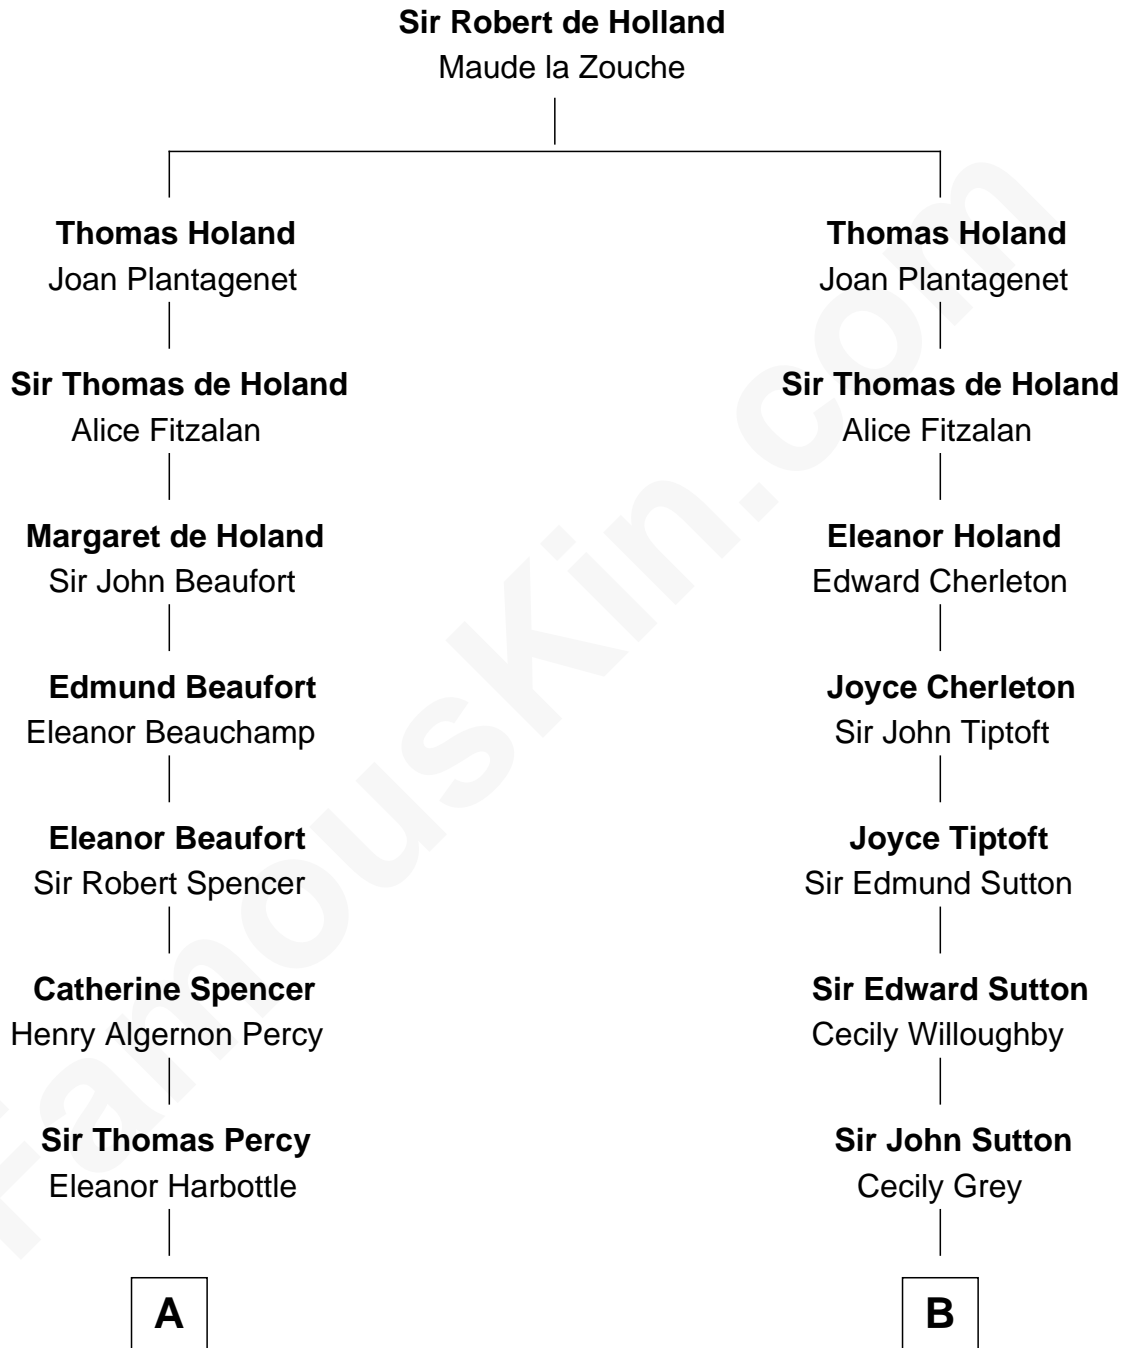

FamousKin.com
Relationship Chart of
Prince William
Prince of Wales

17th cousin 4 times removed of
Colonel Robert Gould Shaw
U.S. Civil War leader of film "Glory" fame

C

—
Charles Robert Spencer

Margaret Baring

—
Albert Edward John Spencer

Cynthia Elinor Beatrix Hamilton

—
Edward John Spencer

Frances Ruth Burke Roche

—
Princess Diana Frances Spencer

Charles III, King of the United Kingdom

—
Prince William

Prince of Wales