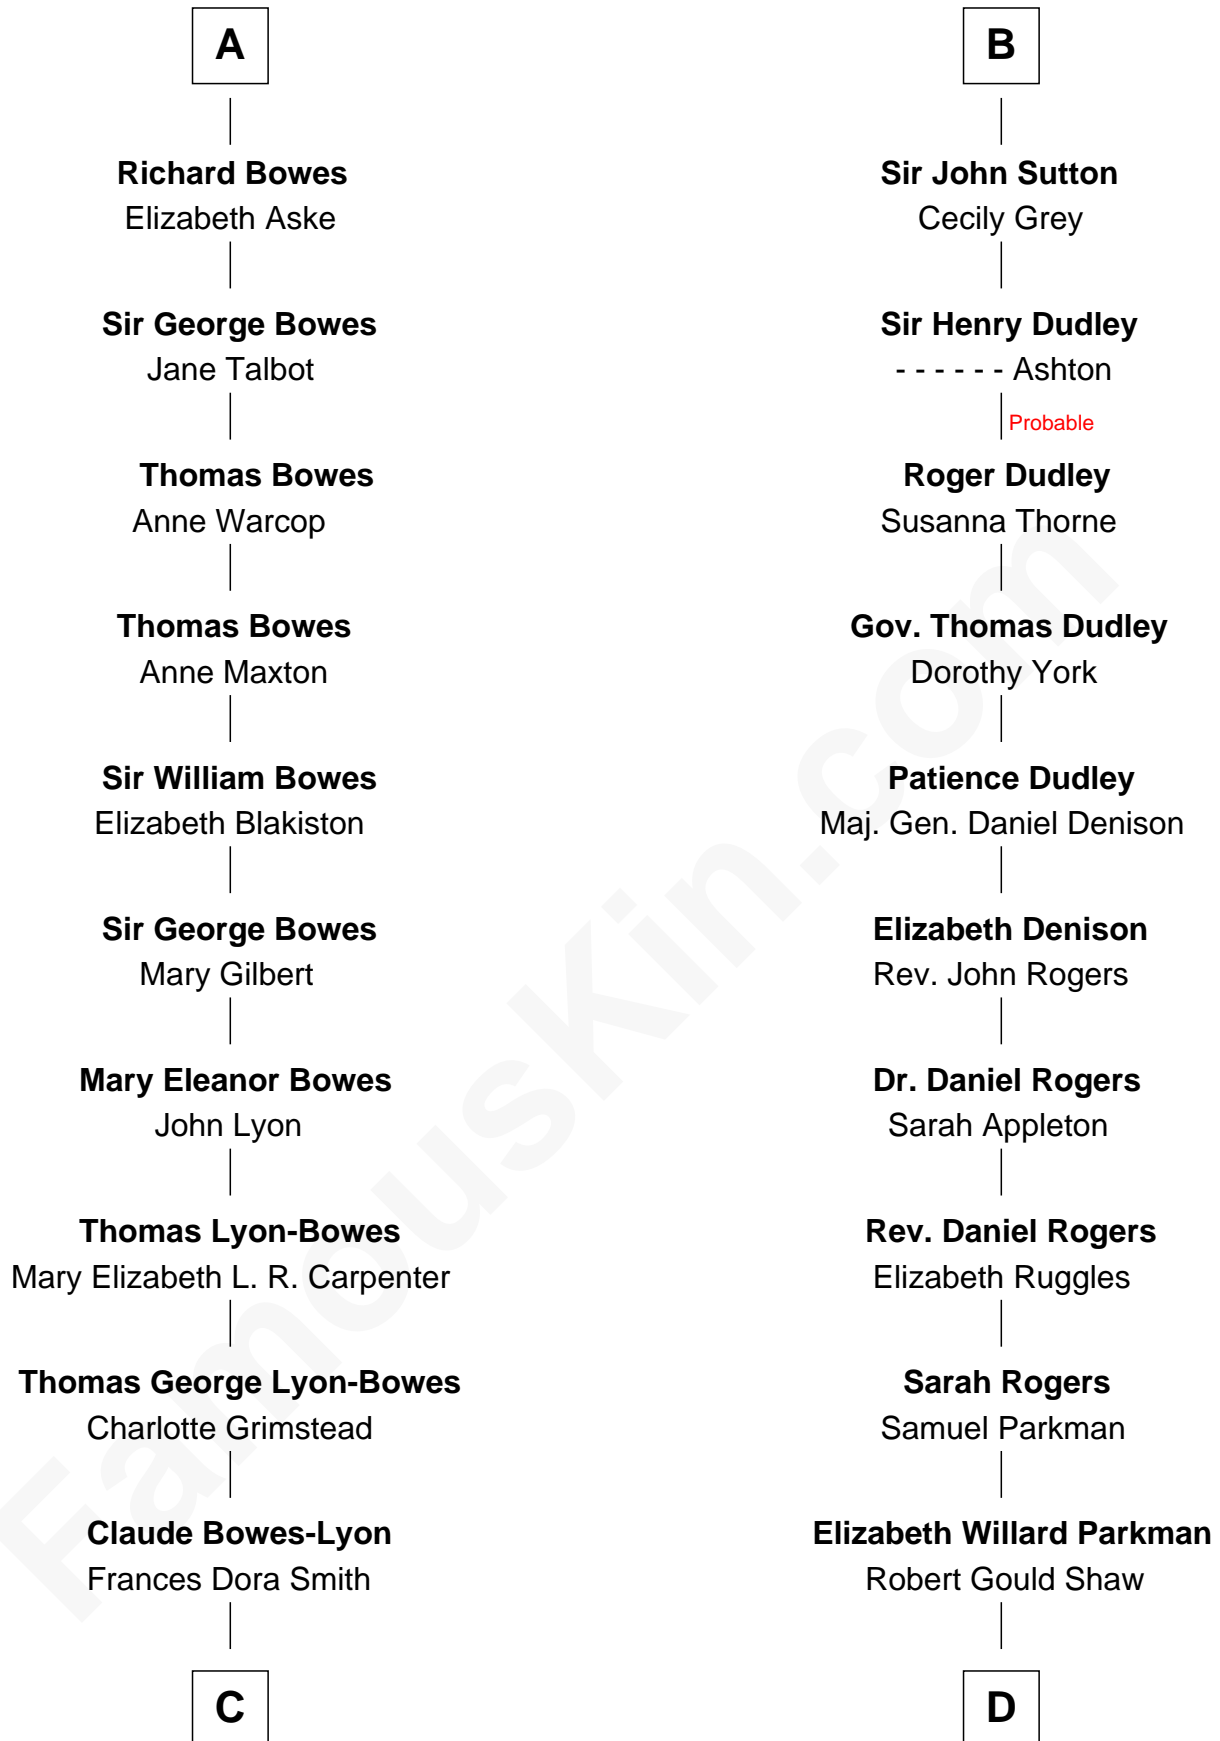

FamousKin.com

Relationship Chart of

Prince William

Prince of Wales

18th cousin 3 times removed of

Colonel Robert Gould Shaw

U.S. Civil War leader of film "Glory" fame

C

Claude George Bowes-Lyon
Cecilia Nina Cavendish-Bentinck

Elizabeth Bowes-Lyon
George VI, King of the United Kingdom

Elizabeth II, Queen of the United Kingdom
Prince Philip of Edinburgh

Charles III, King of the United Kingdom
Princess Diana Frances Spencer

Prince William
Prince of Wales

D

Francis George Shaw
Sarah Blake Sturgis

Colonel Robert Gould Shaw
Main character in film "Glory"