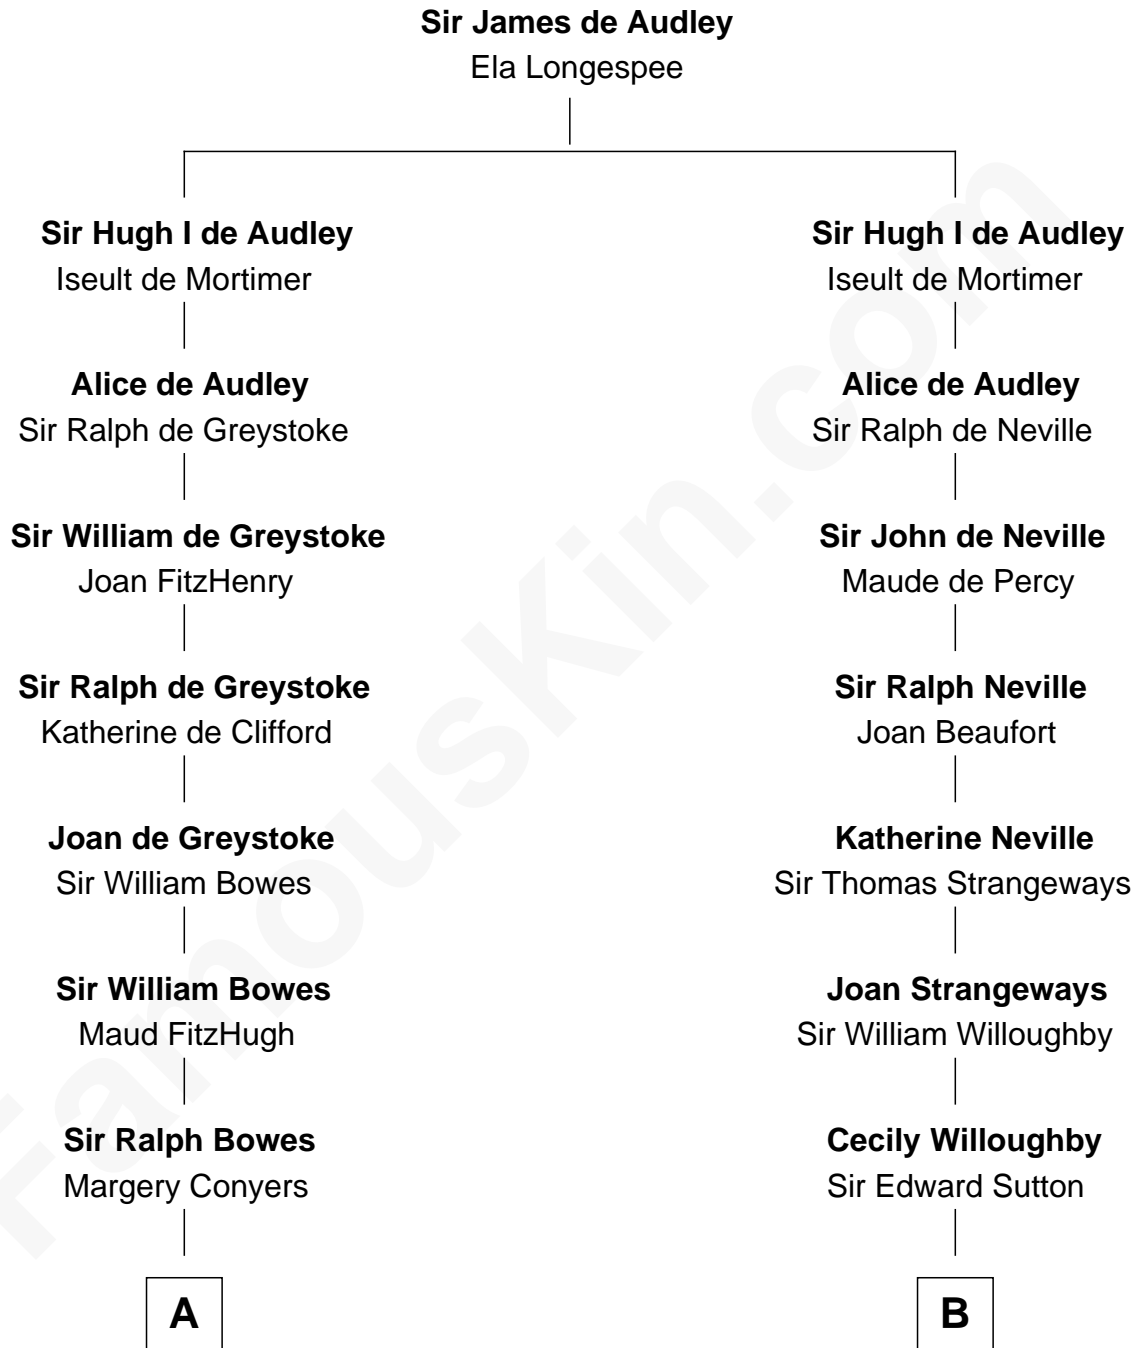

FamousKin.com

Relationship Chart of

Prince William

Prince of Wales

18th cousin 3 times removed of

Colonel Robert Gould Shaw

U.S. Civil War leader of film "Glory" fame

C

Claude George Bowes-Lyon
Cecilia Nina Cavendish-Bentinck

Elizabeth Bowes-Lyon
George VI, King of the United Kingdom

Elizabeth II, Queen of the United Kingdom
Prince Philip of Edinburgh

Charles III, King of the United Kingdom
Princess Diana Frances Spencer

Prince William
Prince of Wales

D

Francis George Shaw
Sarah Blake Sturgis

Colonel Robert Gould Shaw
Main character in film "Glory"