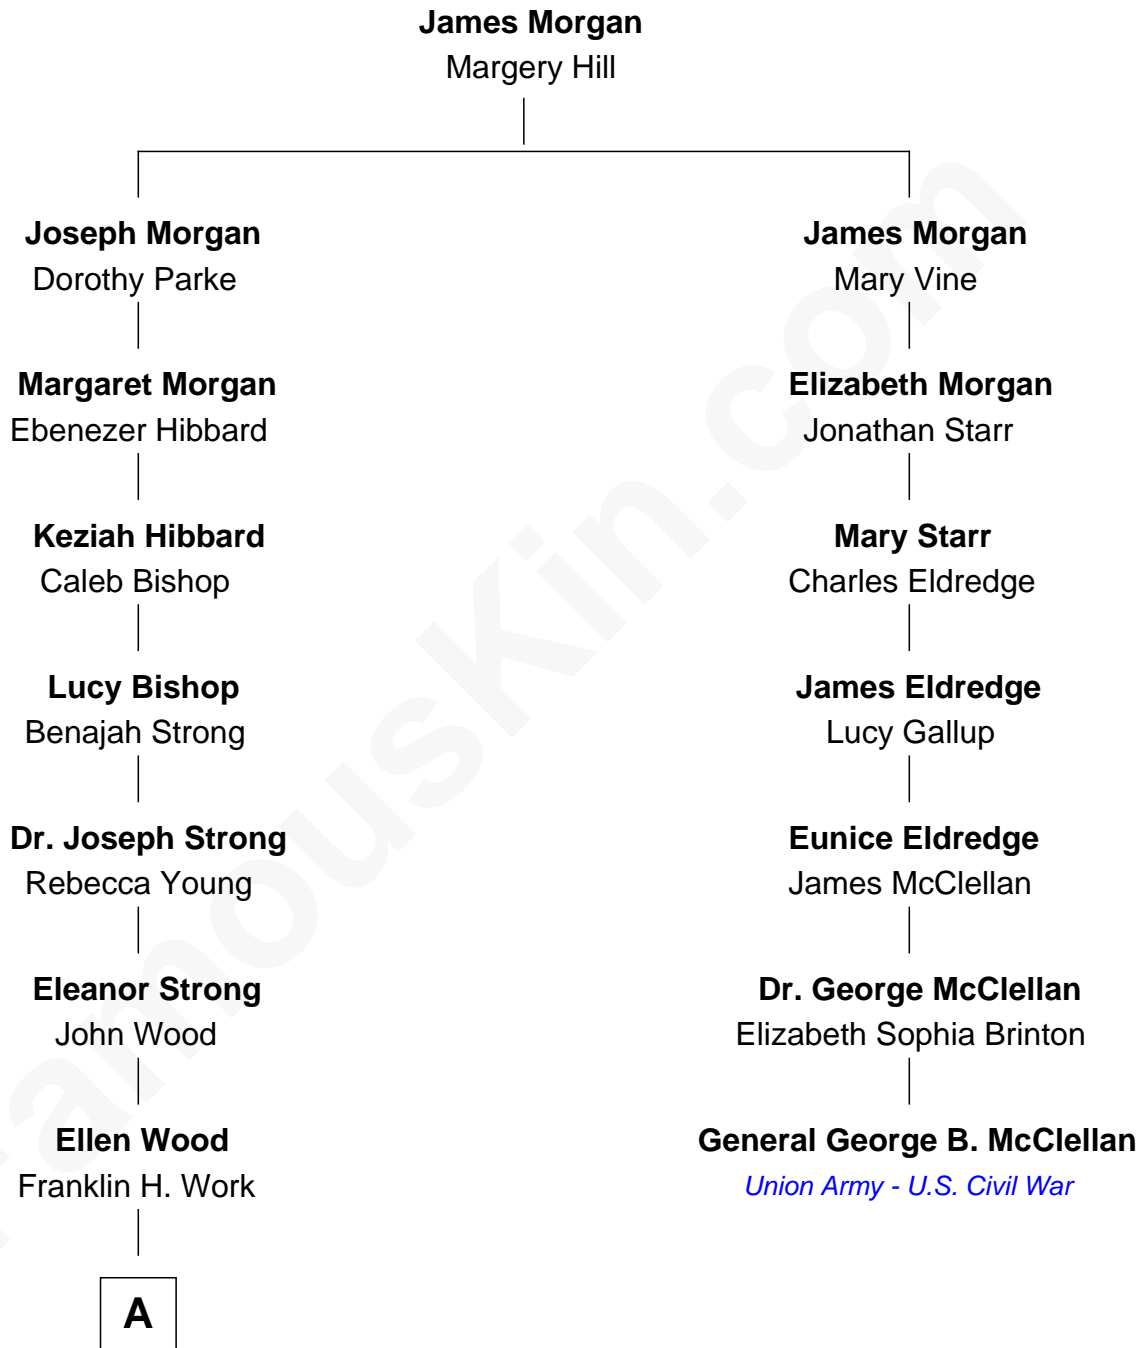

**FamousKin.com**  
**Relationship Chart of**  
**Prince William**  
*Prince of Wales*

6th cousin 5 times removed of  
**General George B. McClellan**  
*Union Army - U.S. Civil War*

**A**

—  
**Frances Eleanor Work**

James Boothby Burke Roche

—  
**Edmund Maurice Burke Roche**

Ruth Sylvia Gill

—  
**Frances Ruth Burke Roche**

Edward John Spencer

—  
**Princess Diana Frances Spencer**

Charles III, King of the United Kingdom

—  
**Prince William**

*Prince of Wales*