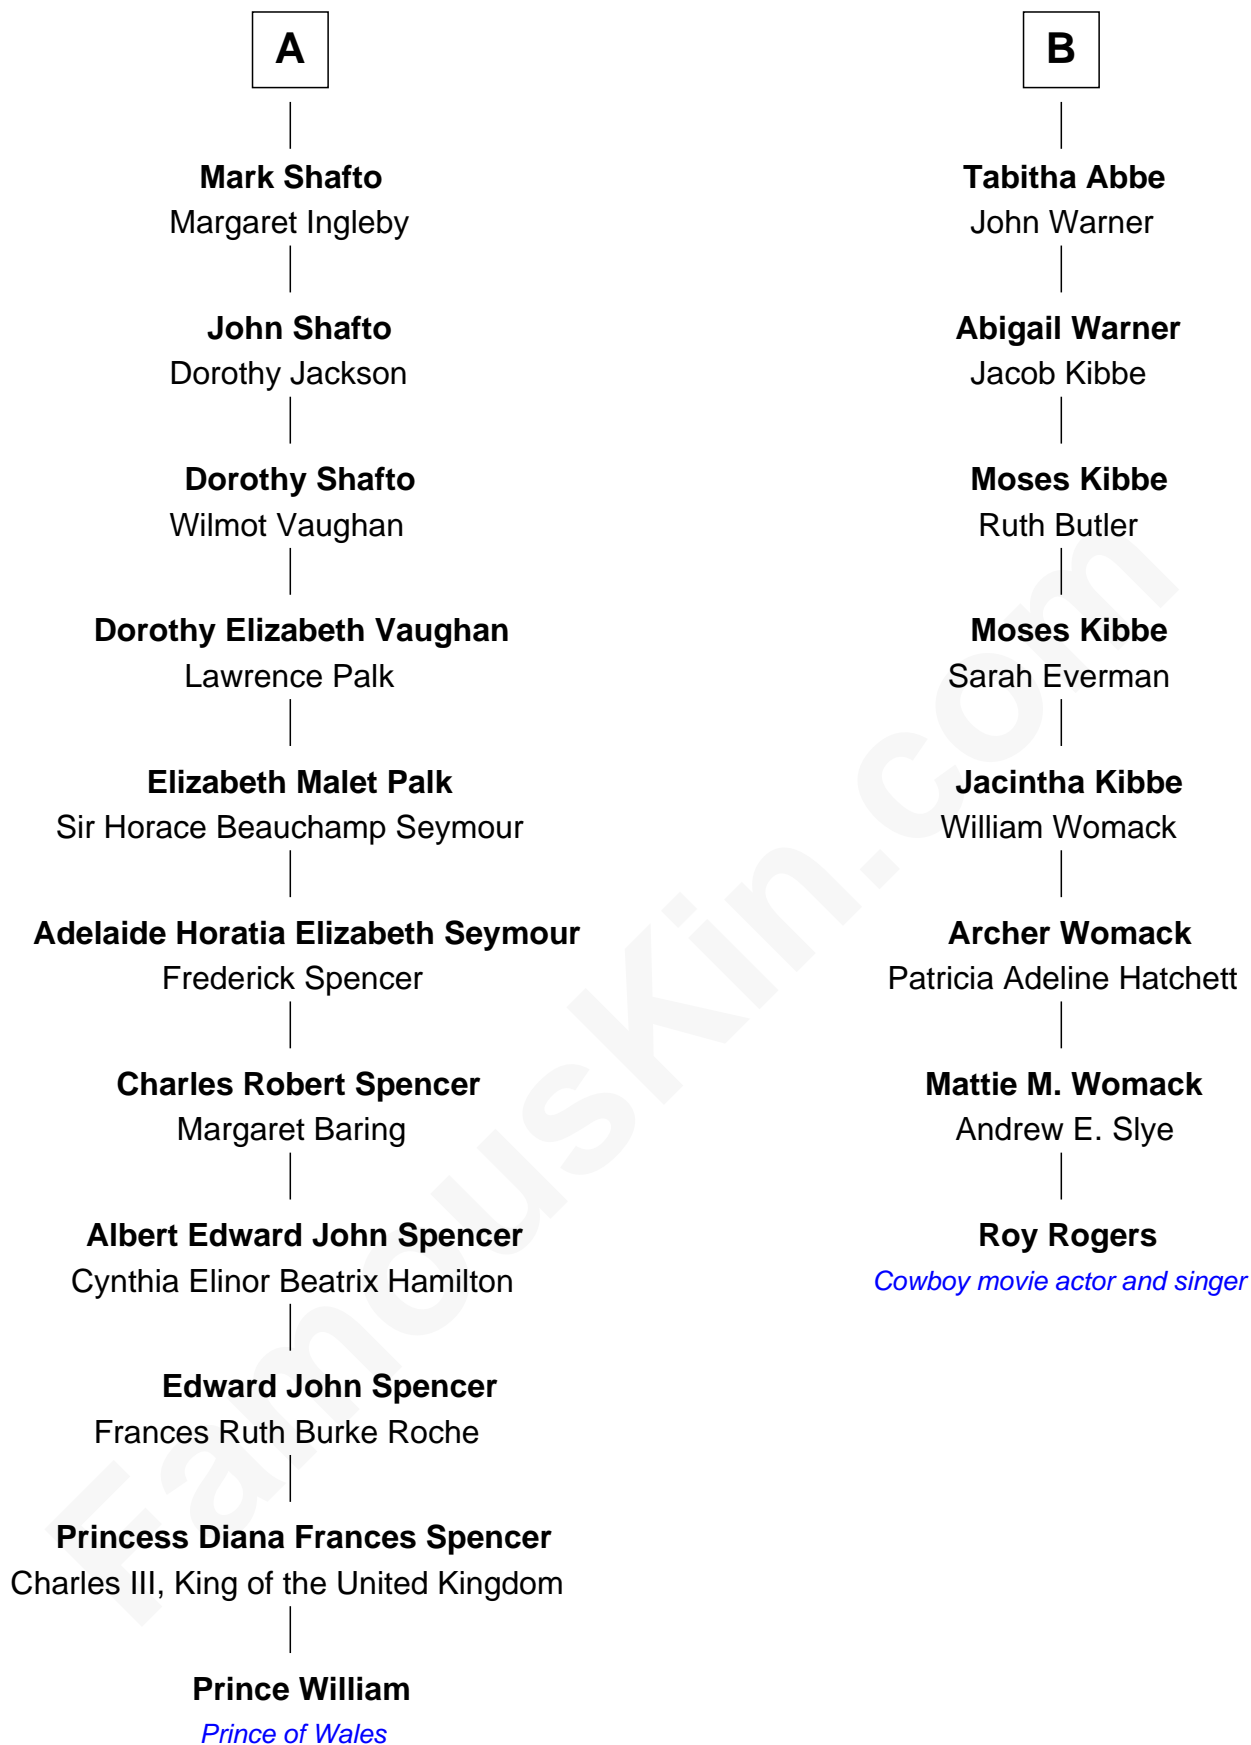

# FamousKin.com Relationship Chart of

**Prince William**

*Prince of Wales*

14th cousin 3 times removed of

**Roy Rogers**

*Cowboy movie actor and singer*

**Sir Robert Hildyard**

Elizabeth Hastings

**Katherine Hildyard**

William Girlington

**Isabel Girlington**

Sir William Tyrwhitt

**Sir Robert Tyrwhitt**

Elizabeth Oxenbridge

**Ursula Tyrwhitt**

Edmund Sheffield

**Mary Sheffield**

Ferdinando Fairfax

**Frances Fairfax**

Sir Thomas Widdrington

**Catherine Widdrington**

Sir Robert Shafto

**A**

**Sir Piers Hildyard**

Sarah Fisher

**Sarah Skepper**

Walter Fairfield

**Sarah Fairfield**

Thomas Abbe

**B**

William photo by [InSapphoWeTrust](#) (CC BY-SA 2.0)

Roy Rogers photo by [frontrowkid](#) (CC BY-SA 2.0)