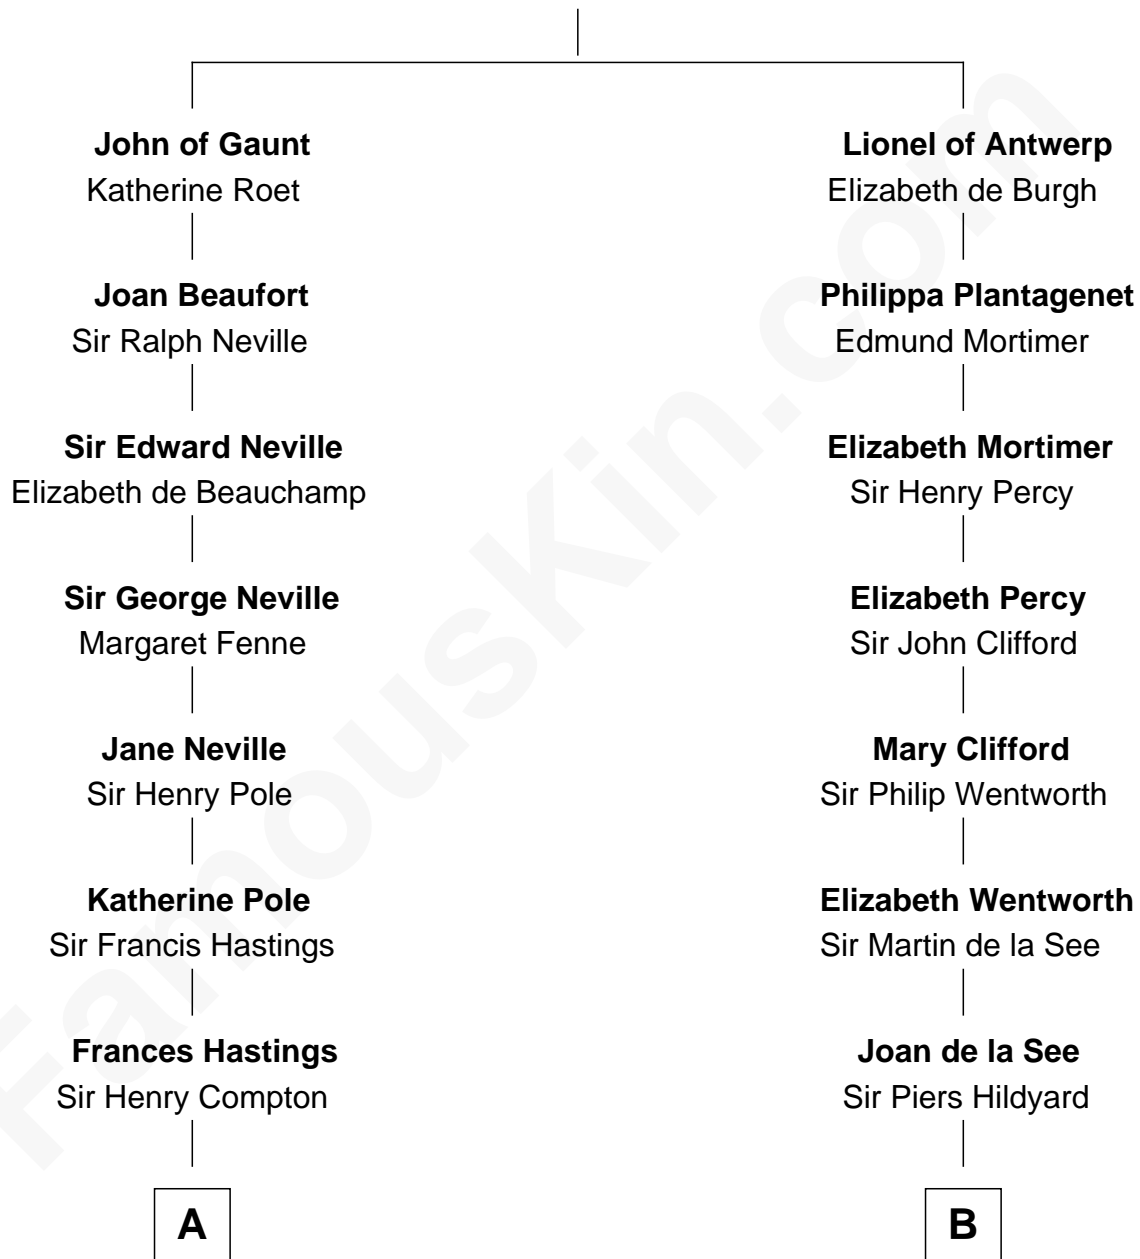

# FamousKin.com Relationship Chart of

**Prince William**

*Prince of Wales*

19th cousin 1 time removed of

**Roy Rogers**

*Cowboy movie actor and singer*

**Edward III, King of England**

Philippa of Hainault

**C**

**Edward John Spencer**  
Frances Ruth Burke Roche

**Princess Diana Frances Spencer**  
Charles III, King of the United Kingdom

**Prince William**  
*Prince of Wales*

**D**

**Jacintha Kibbe**  
William Womack