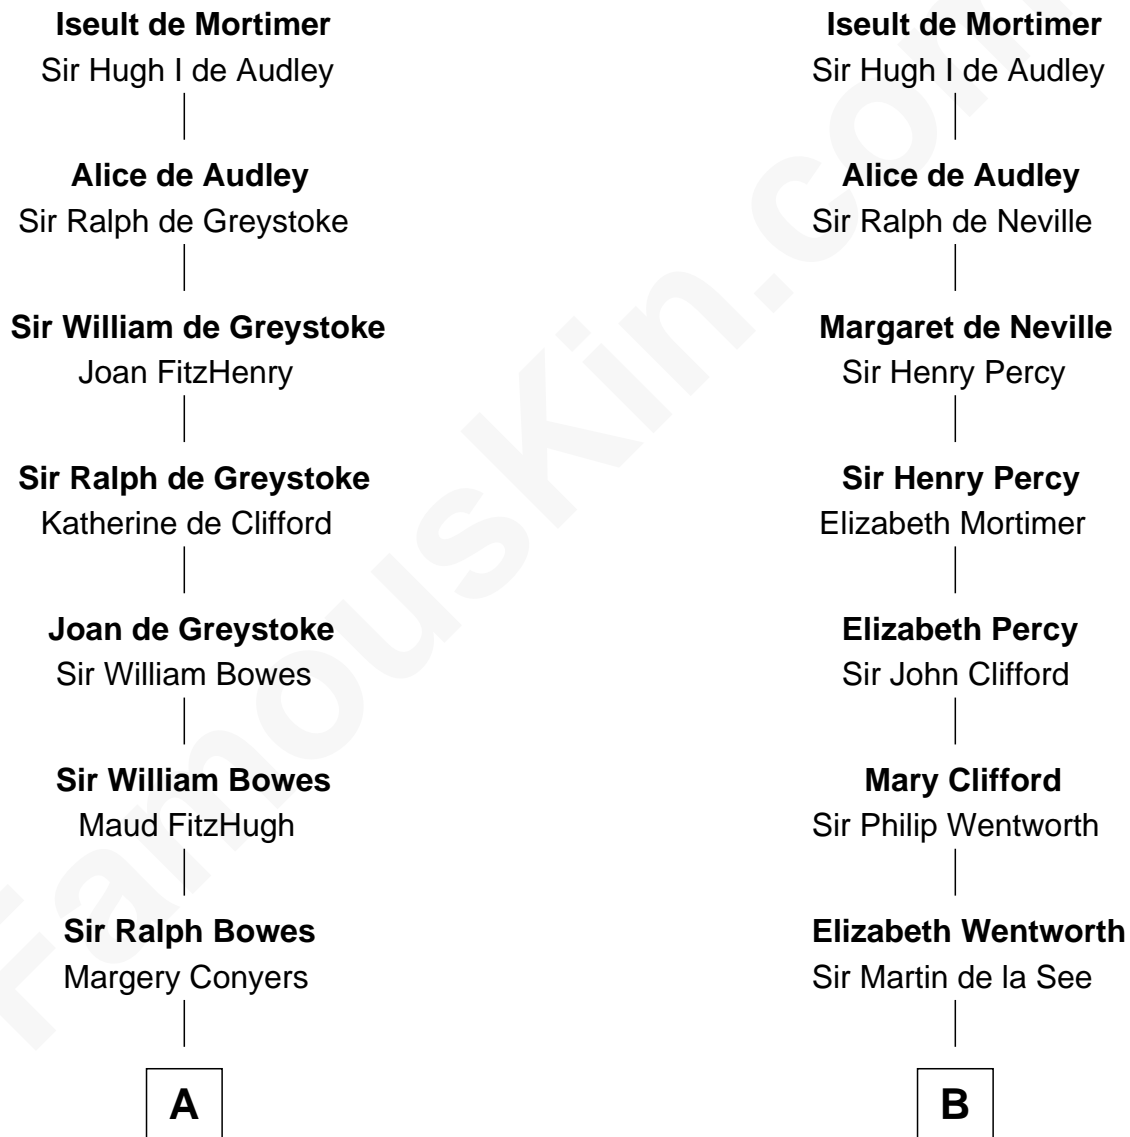

# FamousKin.com Relationship Chart of

**Prince William**

*Prince of Wales*

21st cousin of

**Roy Rogers**

*Cowboy movie actor and singer*

**Sir Edmund Mortimer**

Margaret de Fiennes

**C**

**Claude George Bowes-Lyon**  
Cecilia Nina Cavendish-Bentinck

**Elizabeth Bowes-Lyon**  
George VI, King of the United Kingdom

**Elizabeth II, Queen of the United Kingdom**  
Prince Philip of Edinburgh

**Charles III, King of the United Kingdom**  
Princess Diana Frances Spencer

**Prince William**  
*Prince of Wales*

**D**

**Moses Kibbe**  
Sarah Everman

**Jacintha Kibbe**  
William Womack

**Archer Womack**  
Patricia Adeline Hatchett