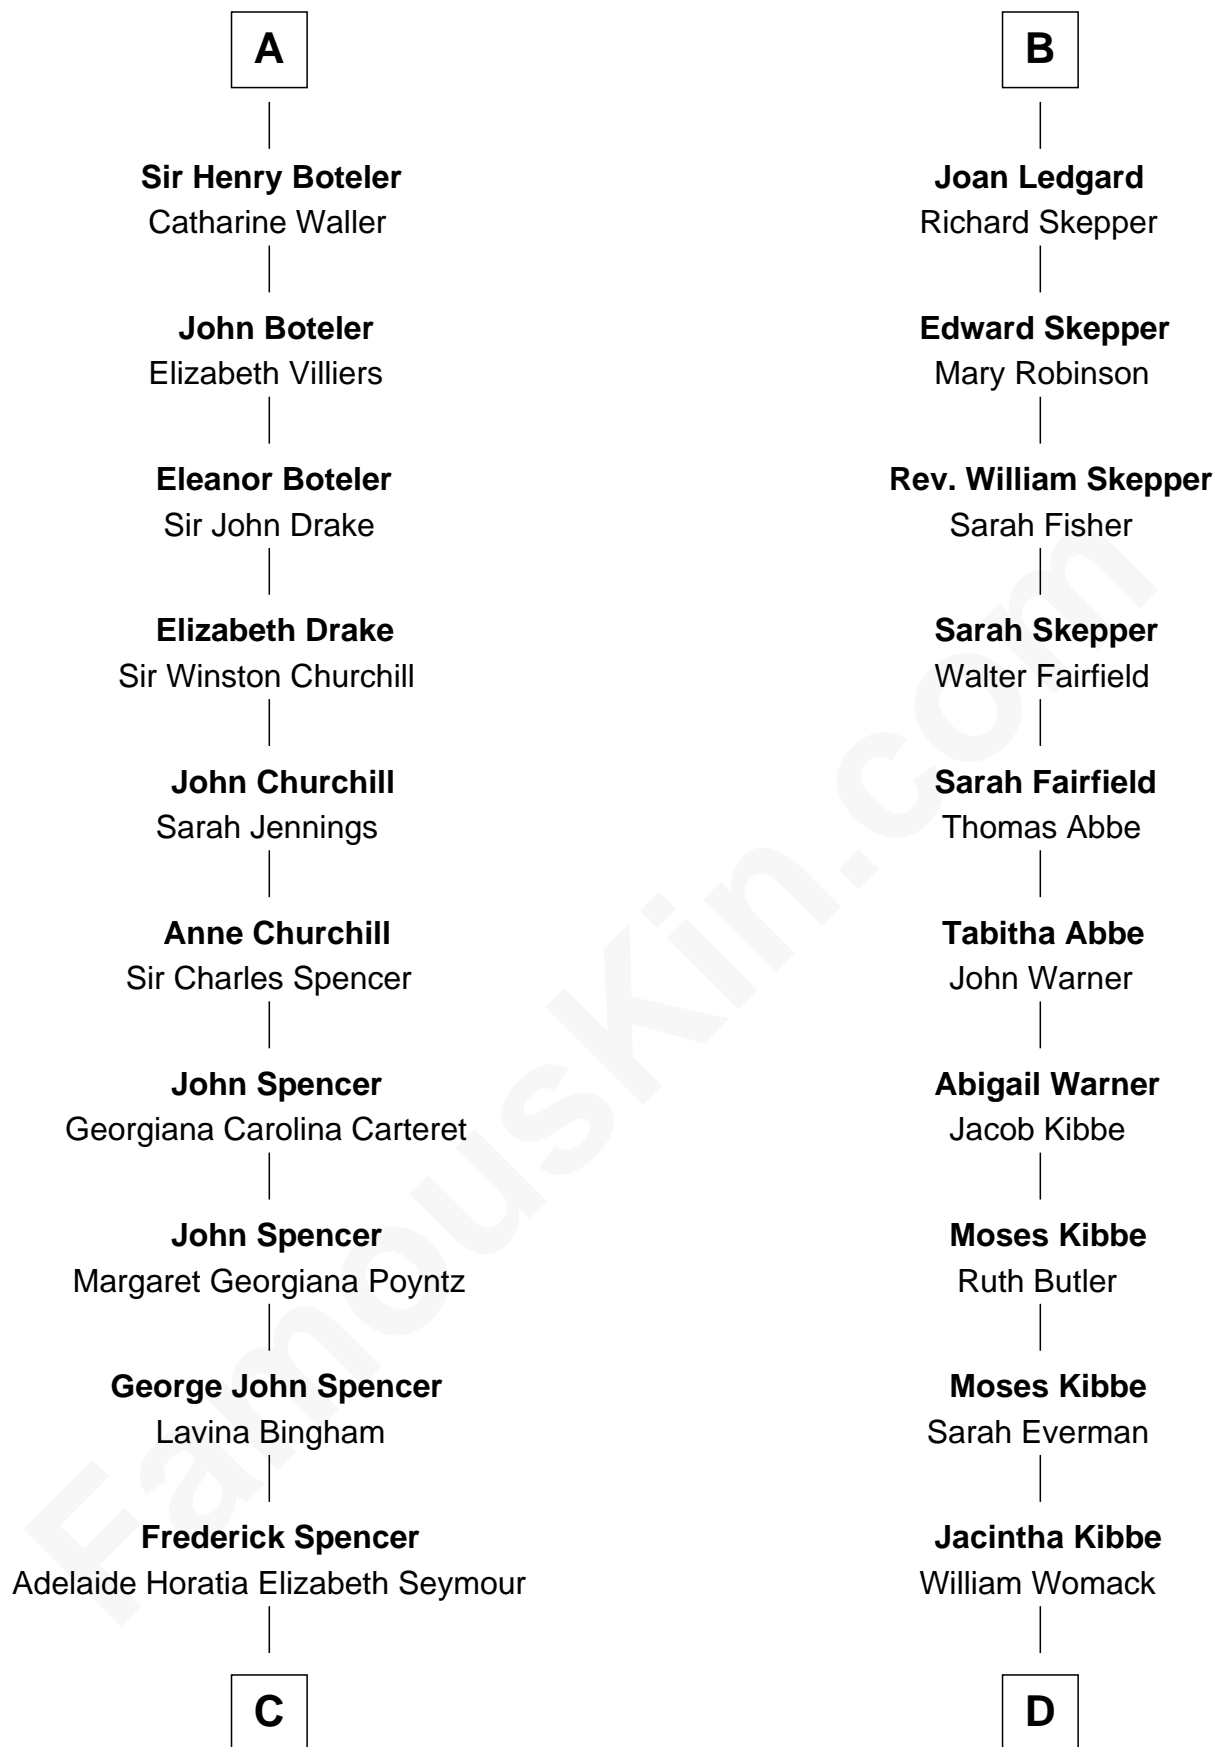

FamousKin.com Relationship Chart of

Prince William

Prince of Wales

19th cousin 2 times removed of

Roy Rogers

Cowboy movie actor and singer

Sir William de la Pole

Katherine de Norwich

Katherine Wingfield

Michael de la Pole

Katherine de Stafford

Isabel de la Pole

Thomas Morley

Anne Morley

Sir John Hastings

Elizabeth Hastings

Sir Robert Hildyard

Sir Piers Hildyard

Joan de la See

Isabel Hildyard

Ralph Legard

B

C

Charles Robert Spencer

Margaret Baring

Albert Edward John Spencer

Cynthia Elinor Beatrix Hamilton

Edward John Spencer

Frances Ruth Burke Roche

Princess Diana Frances Spencer

Charles III, King of the United Kingdom

Prince William