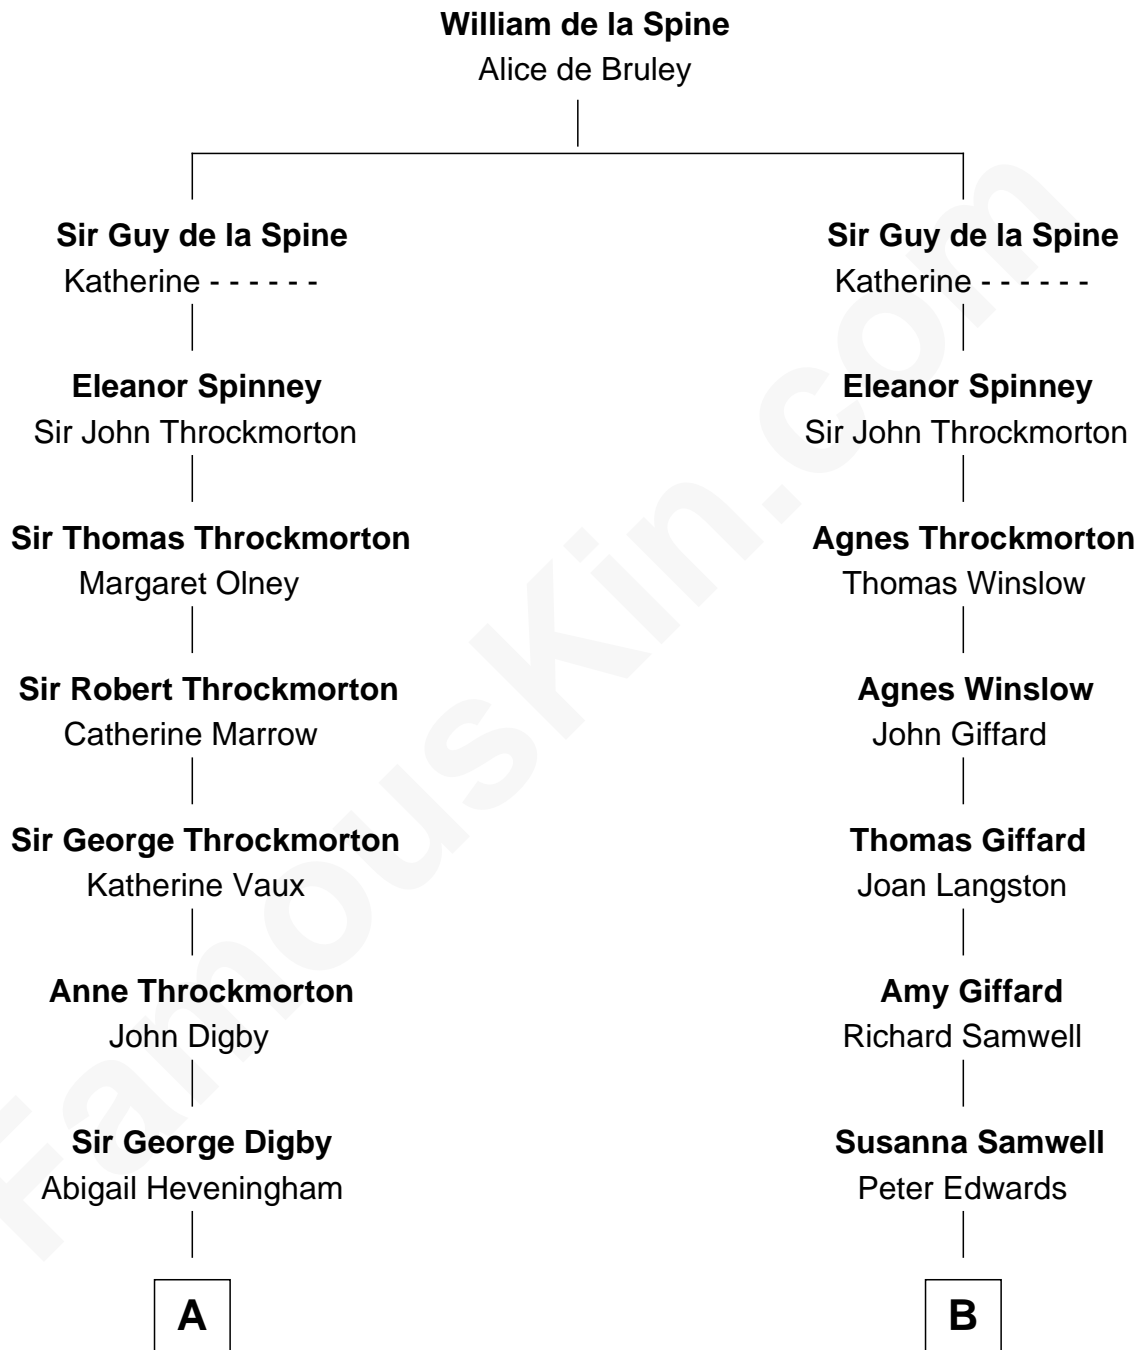

FamousKin.com Relationship Chart of

Prince William

Prince of Wales

18th cousin 1 time removed of

Fannie Farmer

Author of original Fannie Farmer Cookbook

C

Edward John Spencer
Frances Ruth Burke Roche

Princess Diana Frances Spencer
Charles III, King of the United Kingdom

Prince William
Prince of Wales

D

Mary Watson Merritt
John Franklin Farmer

Fannie Farmer
Author of Fannie Farmer Cookbook

FamousKin.com