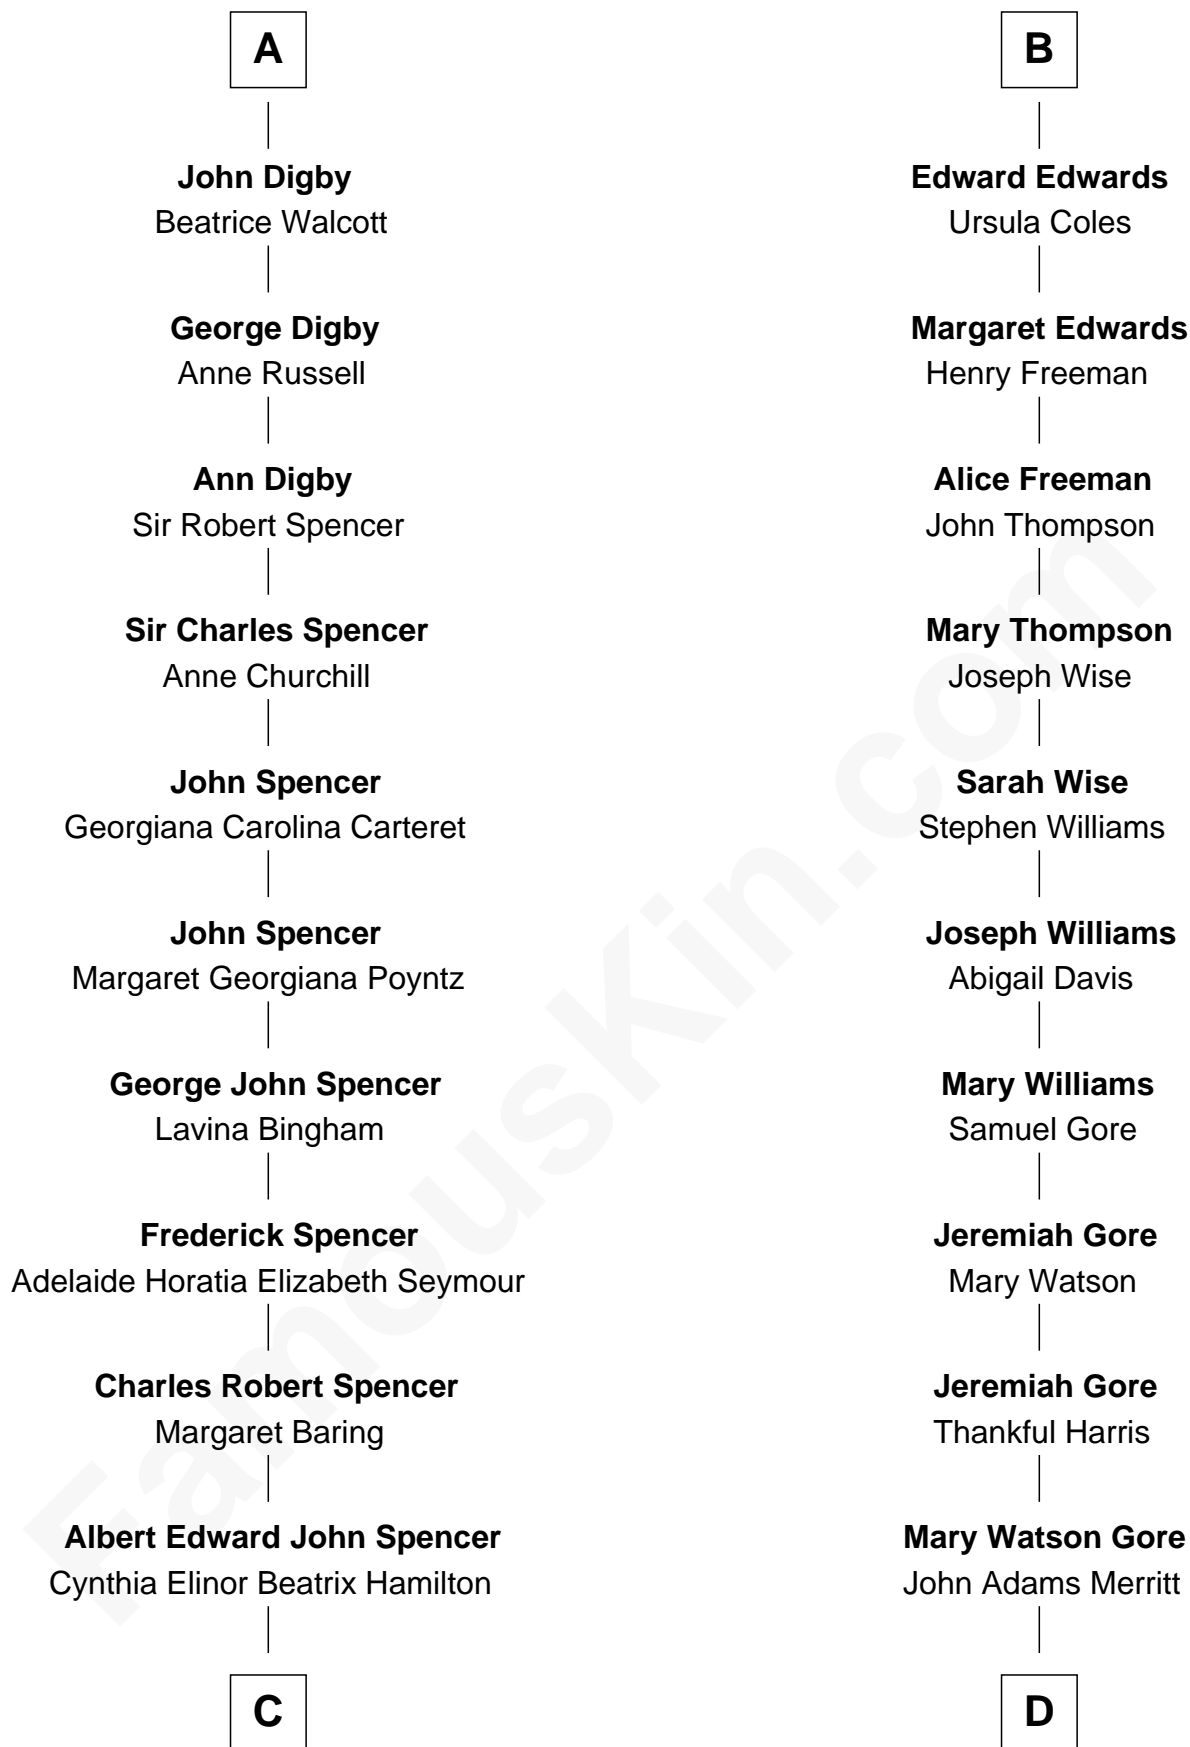

FamousKin.com Relationship Chart of

Prince William

Prince of Wales

18th cousin 1 time removed of

Fannie Farmer

Author of original Fannie Farmer Cookbook

C

Edward John Spencer
Frances Ruth Burke Roche

Princess Diana Frances Spencer
Charles III, King of the United Kingdom

Prince William
Prince of Wales

D

Mary Watson Merritt
John Franklin Farmer

Fannie Farmer
Author of Fannie Farmer Cookbook

FamousKin.com